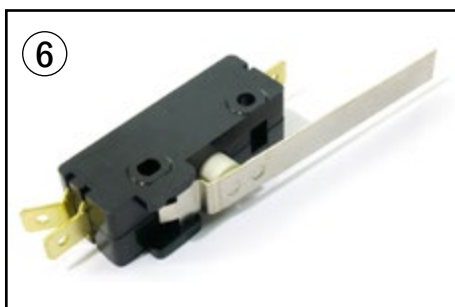

PR 312636-000-XL-A

Poly Load Wheel Assembly, 97A

PR 313945-000

Dururun 95A Poly Caster Wheel Assembly

PR 313945-000-XL

XL 97A Poly Caster Wheel Assembly

PR 313729-001

Caster Assembly Complete

Battery Charger, Battery Connector, Motor Controllers

Battery Charger, Battery Connector, Motor Controllers

[back to Contents](#)

Item	Part No.	Description
1	PR 49854-01	Battery Connector SB175 Gray
	PR 49854-04	Battery Connector SB175 Blue
	PR 49854-08	Battery Connector SB175 Red
2	PR 313151-000	Disconnect Handle, Inc Screws & Nuts
3	PR 305493-000	Master On/Off Switch
4	PR 302016-000	Key Switch, Inc. 2 Keys
5	PR 308030-000	Switch
6	PR 20208-01	Lift Limit Switch
7	PR 312668-001	Controller
8	PR 313066-000	Main Contactor
9	PR 309984-000	Relay
10	PR 301890-003	Circuit Breaker
11	PR 310456-000	Horn
12	PR 314408-000	Main Harness
13	PR 313436-000	Head Harness
14	PR 25275-12	Fuse, 10 Amp
15	PR 313202-000	Fuse, 80 Amp
16	PR 310079-000	Battery Carger 24V