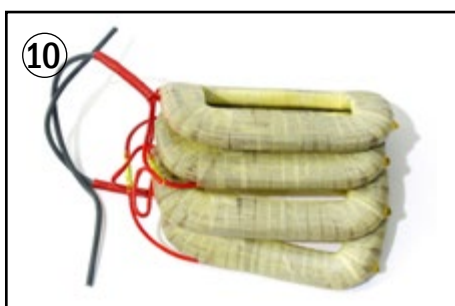

Drive Motor Parts and Brake Assembly

Drive Motor Parts and Brake Assembly

[back to Contents](#)

Item	Part No.	Description
1	PR 312675-000	Drive Unit & Motor Assembly (not shown)
2	PR 313735-000	Drive Axle
3	PR 313736-000	Seal
4	PR 313737-000	Bearing, Drive Axle
5	PR 313778-000	Spacer
6	PR 313757-000	Armature (not shown)
7	PR 313756-000	Seal
8	PR 313755-000	Shim
9	PR 313754-000	Bearing
10	PR 313752-000	Field Coil
11	PR 313768-000	Bearing
12	PR 313763-000	Brush Holder
13	PR 313765-000	Brush
14	PR 313764-000	Spring
15	PR 313762-000	Cover
16	PR 313760-000	Band
17	PR 313738-000	Brake Assembly (not shown)