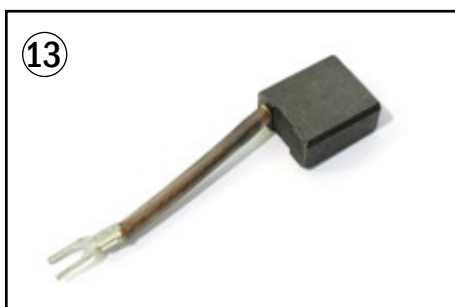

Drive Motor Parts and Brake Assembly

Drive Motor Parts and Brake Assembly

[back to Contents](#)

Item	Part No.	Description
1	PR 312675-000	Drive Unit & Motor Assembly (not shown)
2	PR 313735-000	Drive Axle
3	PR 313736-000	Seal
4	PR 313737-000	Bearing, Drive Axle
5	PR 313778-000	Spacer
6	PR 313757-000	Armature (not shown)
7	PR 313756-000	Seal
8	PR 313755-000	Shim
9	PR 313754-000	Bearing
10	PR 313752-000	Field Coil
11	PR 313768-000	Bearing
12	PR 313763-000	Brush Holder
13	PR 313765-000	Brush
14	PR 313764-000	Spring
15	PR 313762-000	Cover
16	PR 313760-000	Band
17	PR 313738-000	Brake Assembly (not shown)