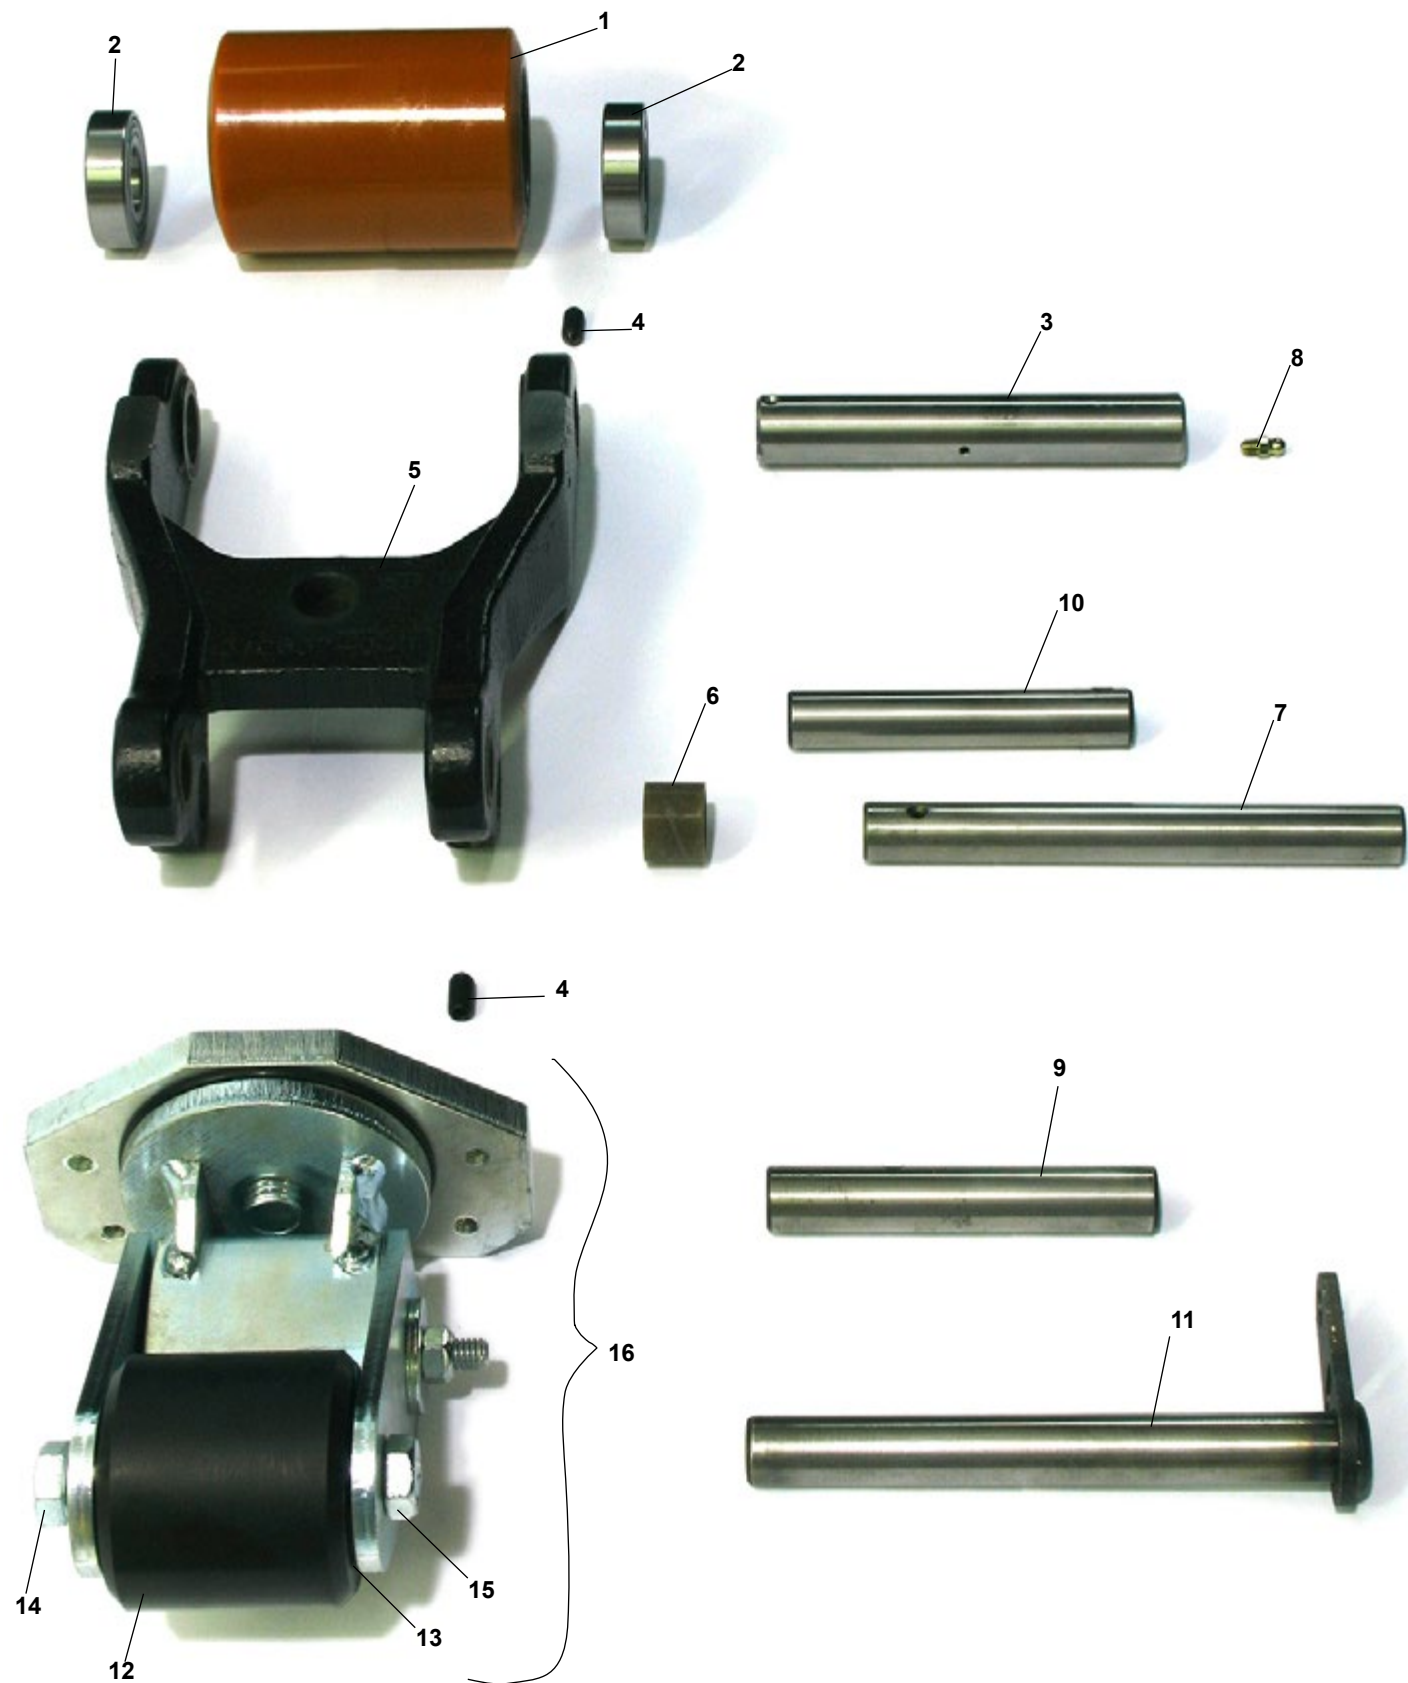

Frame and Undercarriage

Frame and Undercarriage

[back to Contents](#)

Item	Part No.	Description
1	PR 312636-000	Poly Load Wheel, 95A Durometer
	PR 312636-000-A	Poly Load Wheel Assembly, 95A Durometer, Includes Bearings
	PR 312636-000-XL	Poly Load Wheel, 97A Durometer
	PR 312636-000-XL-A	Poly Load Wheel Assembly, 97A Durometer, Includes Bearings
	GWK-SMX45-LW	Load Wheel Kit, Includes (2)Load Wheels, Bearings, Axles & Fasteners
	GWK-SMX45-LW-XL	Load Wheel Kit, Includes (2)Load Wheels, Bearings, Axles & Fasteners
2	PR 49910-05	Bearing
3	PR 4312650-000	Load Wheel Axle
	PR 313185-000	Load Wheel Axle, Freezer/Corrosion Resistant
4	PR 301740-003	Set Screw
5	PR 312638-000	Wheel Fork, Includes Bushings
6	PR 312672-000	Bushing
7	PR 312651-000	Pivot Pin
	PR 312651-003	Pivot Pin, Freezer/Corrosion Resistant
8	PR 311390-000	Grease Fitting
9	PR 312651-002	Pin
	PR 312651-005	Pin, Freezer/Corrosion Resistant
10	PR 312651-001	Pin
	PR 312651-004	Pin, Freezer/Corrosion Resistant
11	PR 312666-000	Pin, Weldment
	PR 312666-001	Pin, Weldment, Freezer/Corrosion Resistant
12	PR 313945-000	Poly Caster Wheel, Includes Bearings, 95A Durometer
	PR 313945-000-XL	Poly Caster Wheel, Includes Bearings, 97A Durometer
13	PR 313958-000	Bearing
14	PR 313948-000	Axle Bolt
15	PR 313947-000	Nut
16	PR 313729-001	Caster Assembly, Includes Items 12-15