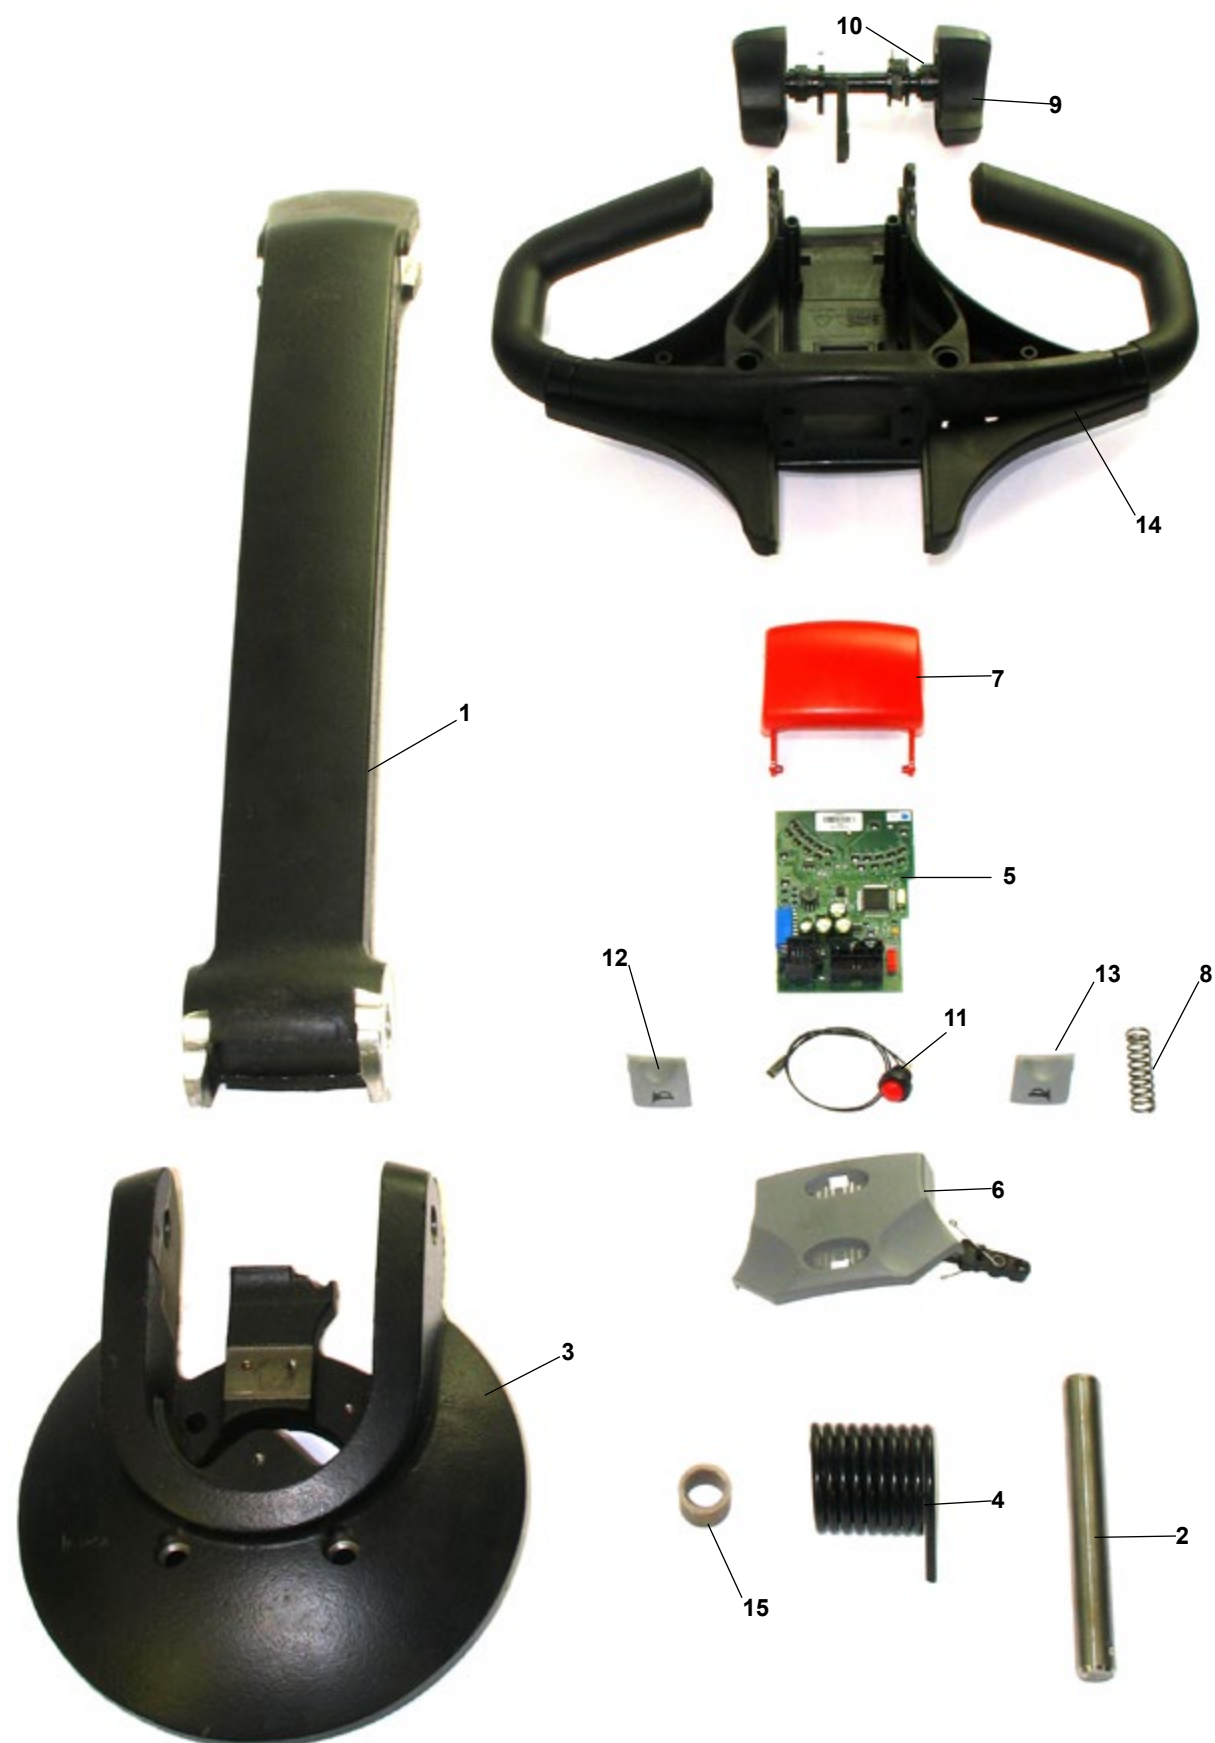

Battery Charger, Battery Connector, Motor Controllers

Battery Charger, Battery Connector, Motor Controllers

[back to Contents](#)

Item	Part No.	Description
1	PR 49854-01	Battery Connector SB175 Gray
	PR 49854-04	Battery Connector SB175 Blue
	PR 49854-08	Battery Connector SB175 Red
2	PR 313151-000	Disconnect Handle, Inc Screws & Nuts
3	PR 305493-000	Master On/Off Switch
4	PR 302016-000	Key Switch, Inc. 2 Keys
5	PR 308030-000	Switch
6	PR 20208-01	Lift Limit Switch
7	PR 312668-001	Controller
8	PR 313066-000	Main Contactor
9	PR 309984-000	Relay
10	PR 301890-003	Circuit Breaker
11	PR 310456-000	Horn
12	PR 314408-000	Main Harness
13	PR 313436-000	Head Harness
14	PR 25275-12	Fuse, 10 Amp
15	PR 313202-000	Fuse, 80 Amp
16	PR 310079-000	Battery Carger 24V

Drive Motor Parts and Brake Assembly

Drive Motor Parts and Brake Assembly

[back to Contents](#)

Item	Part No.	Description
1	PR 312675-000	Drive Unit & Motor Assembly (not shown)
2	PR 313735-000	Drive Axle
3	PR 313736-000	Seal
4	PR 313737-000	Bearing, Drive Axle
5	PR 313778-000	Spacer
6	PR 313757-000	Armature (not shown)
7	PR 313756-000	Seal
8	PR 313755-000	Shim
9	PR 313754-000	Bearing
10	PR 313752-000	Field Coil
11	PR 313768-000	Bearing
12	PR 313763-000	Brush Holder
13	PR 313765-000	Brush
14	PR 313764-000	Spring
15	PR 313762-000	Cover
16	PR 313760-000	Band
17	PR 313738-000	Brake Assembly (not shown)

Control Handle - Arm, Throttle Assembly

Control Handle - Arm, Throttle Assembly

[back to Contents](#)

Item	Part No.	Date/Serial Range	Description
1	PR 312677-000		Handle Stem
2	PR 313067-000		Handle Stem Pin
3	PR 313048-000		Stem Mount
4	PR 312855-001		Return Spring
5	PR 314184-000		Control Card
6	PR 171666		Lift Lower Button
7	PR 171664		Reverse Button
8	PR 167836		Spring
9	PR 313051-000		Thumb Wheel Assembly
10	PR 167840		Spring
11	PR 171655		Horn Switch
12	PR 167847		Horn Button, Right
13	PR 167848		Horn Button Left
14	PR 313052-000		Handle
15	PR 313063-000		Bushing
16	PR 313053-000		Control Handle Assembly (not shown)