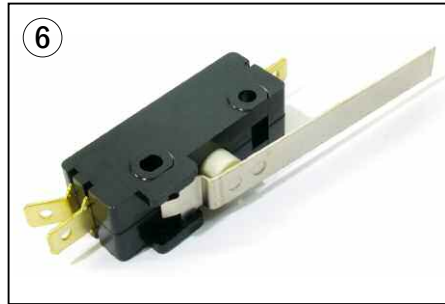

PR 312651-001
Load wheel , Poly, 95A

PR 49910-05
Bearing

PR 312678-002
Drive tire, Poly 95A

PR 313945-000
Caster wheel assembly

PR 312636-000-A
Load Wheel assembly Poly 95A
includes bearings, washers

PR 312678-000
Drive tire, smooth flat rubber

PR 313046-000
Lug nut

Electrical - Battery Connector, Motor Controllers

Electrical - Battery Connector, Motor Controllers

Item	Part No.	Description
1	PR 49854-01	Battery Connector SB175 Gray
	PR 49854-04	Battery Connector SB175 Blue
	PR 49854-08	Battery Connector SB175 Red
2	PR 313151-000	Disconnect Handle, Inc Screws & Nuts
3	PR 305493-000	Master On/Off Switch
4	PR 302016-000	Key Switch, Inc. 2 Keys
5	PR 308030-000	Switch
6	PR 20208-01	Lift Limit Switch
7	PR 312668-001	Controller
8	PR 313066-000	Main Contactor
9	PR 309984-000	Relay
10	PR 301890-003	Circuit Breaker
11	PR 310456-000	Horn
12	PR 314408-000	Main Harness
13	PR 313436-000	Head Harness
14	PR 25275-12	Fuse, 10 Amp
15	PR 313202-000	Fuse, 80 Amp

Control Handle - Arm, Throttle Assembly

Control Handle - Arm, Throttle Assembly

Item	Part No.	Description
1	PR 312677-000	Handle Stem
2	PR 313067-000	Handle Stem Pin
3	PR 313048-000	Stem Mount
4	PR 312855-001	Return Spring
5	PR 314184-000	Control Card
6	PR 171666	Lift Lower Button
7	PR 171664	Reverse Button
8	PR 167836	Spring
9	PR 313051-000	Thumb Wheel Assembly
10	PR 167840	Spring
11	PR 171655	Horn Switch
12	PR 167847	Horn Button, Right
13	PR 167848	Horn Button Left
14	PR 313052-000	Handle
15	PR 313063-000	Bushing
16	PR 313053-000	Control Handle Assembly (not shown)