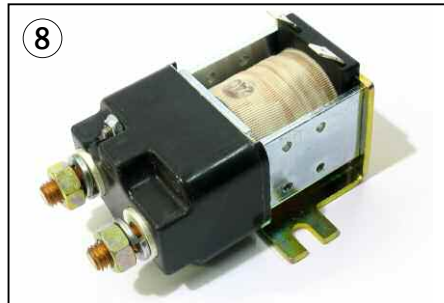

PR 312651-001
Load wheel , Poly, 95A

PR 49910-05
Bearing

PR 312678-002
Drive tire, Poly 95A

PR 313945-000
Caster wheel assembly

PR 312636-000-A
Load Wheel assembly Poly 95A
includes bearings, washers

PR 312678-000
Drive tire, smooth flat rubber

PR 313046-000
Lug nut

Electrical - Battery Connector, Motor Controllers

Electrical - Battery Connector, Motor Controllers

Item	Part No.	Description
1	PR 49854-01	Battery Connector SB175 Gray
	PR 49854-04	Battery Connector SB175 Blue
	PR 49854-08	Battery Connector SB175 Red
2	PR 313151-000	Disconnect Handle, Inc Screws & Nuts
3	PR 305493-000	Master On/Off Switch
4	PR 302016-000	Key Switch, Inc. 2 Keys
5	PR 308030-000	Switch
6	PR 20208-01	Lift Limit Switch
7	PR 312668-001	Controller
8	PR 313066-000	Main Contactor
9	PR 309984-000	Relay
10	PR 301890-003	Circuit Breaker
11	PR 310456-000	Horn
12	PR 314408-000	Main Harness
13	PR 313436-000	Head Harness
14	PR 25275-12	Fuse, 10 Amp
15	PR 313202-000	Fuse, 80 Amp

Control Handle - Arm, Throttle Assembly

Control Handle - Arm, Throttle Assembly

Item	Part No.	Description
1	PR 312677-000	Handle Stem
2	PR 313067-000	Handle Stem Pin
3	PR 313048-000	Stem Mount
4	PR 312855-001	Return Spring
5	PR 314184-000	Control Card
6	PR 171666	Lift Lower Button
7	PR 171664	Reverse Button
8	PR 167836	Spring
9	PR 313051-000	Thumb Wheel Assembly
10	PR 167840	Spring
11	PR 171655	Horn Switch
12	PR 167847	Horn Button, Right
13	PR 167848	Horn Button Left
14	PR 313052-000	Handle
15	PR 313063-000	Bushing
16	PR 313053-000	Control Handle Assembly (not shown)