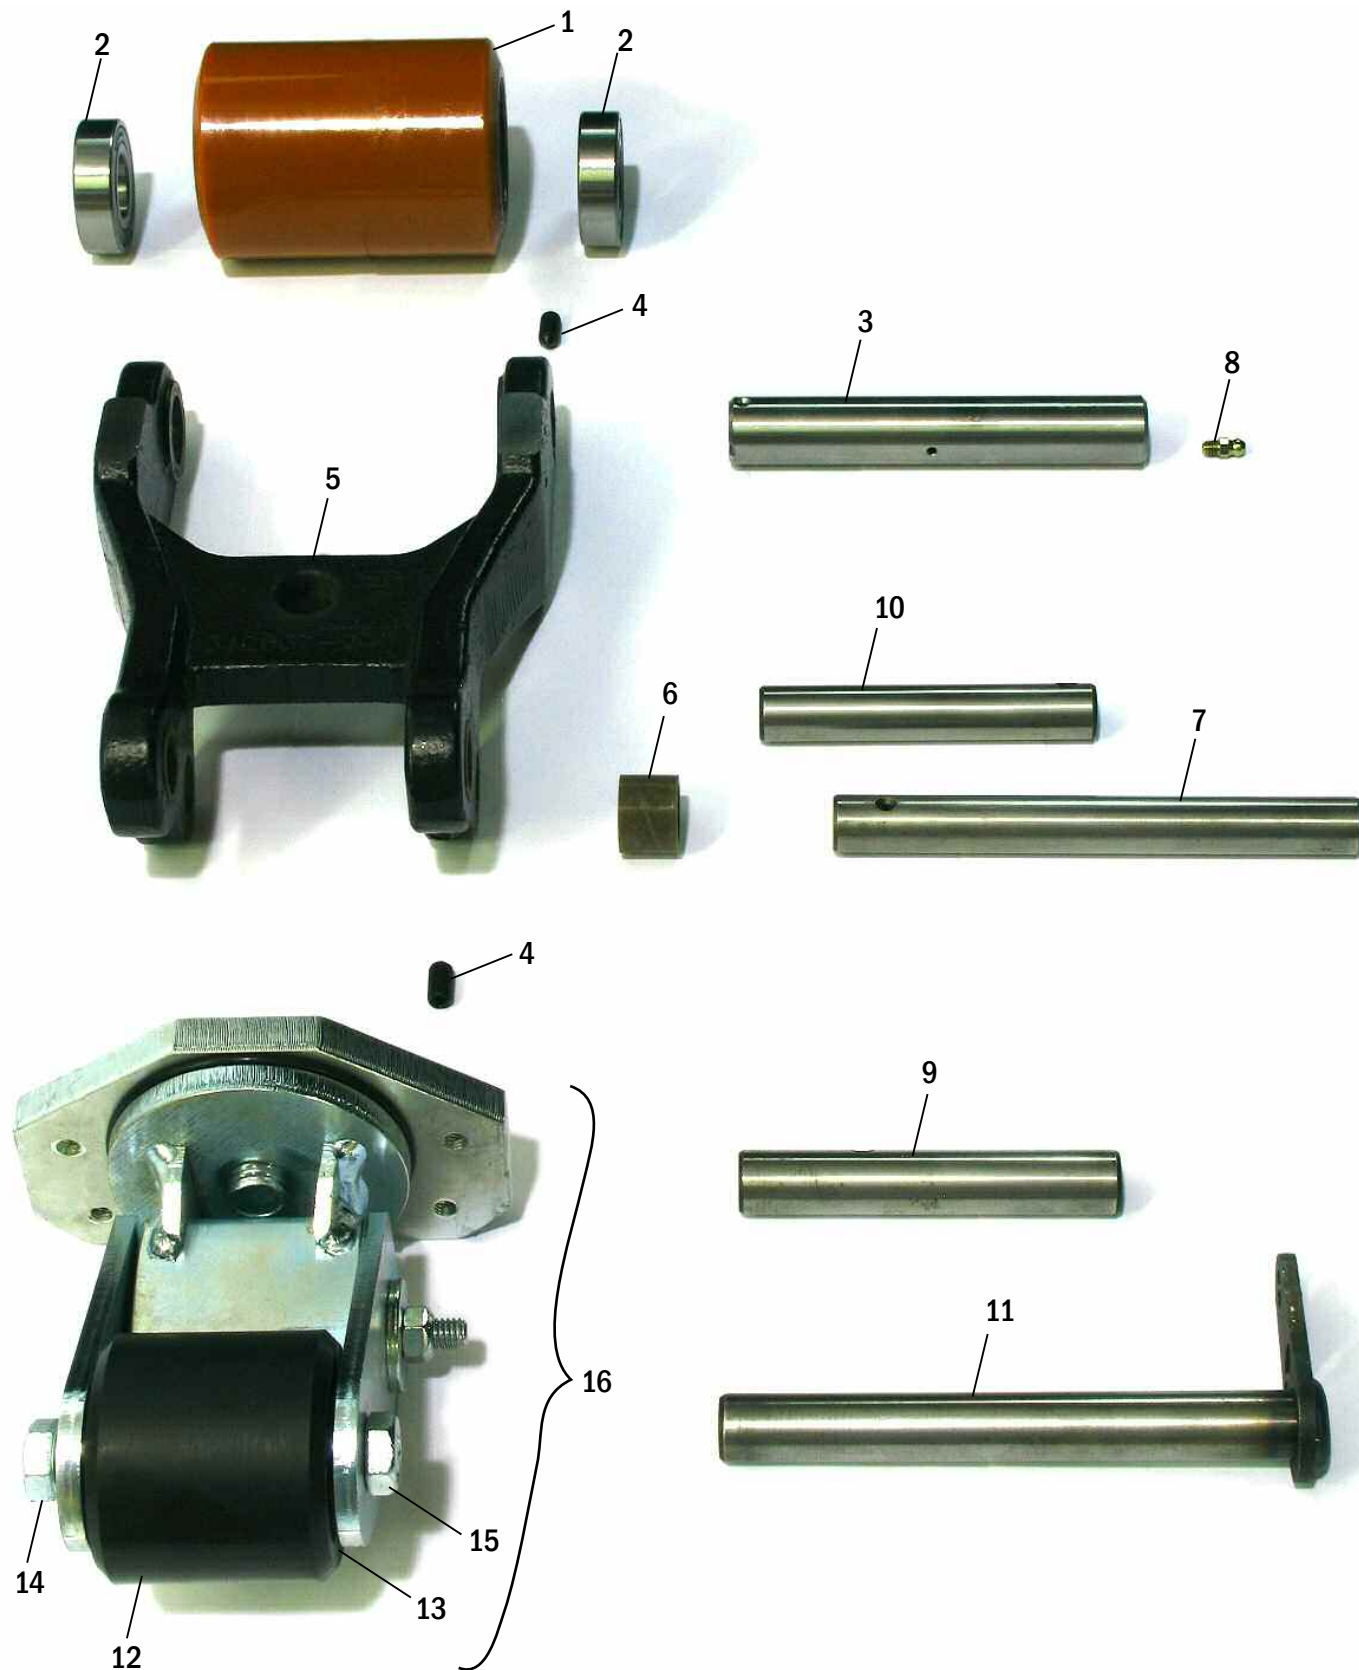

Control Handle - Arm, Throttle Assembly

Control Handle - Arm, Throttle Assembly

Item	Part No.	Description
1	PR 312677-000	Handle Stem
2	PR 313067-000	Handle Stem Pin
3	PR 313048-000	Stem Mount
4	PR 312855-001	Return Spring
5	PR 314184-000	Control Card
6	PR 171666	Lift Lower Button
7	PR 171664	Reverse Button
8	PR 167836	Spring
9	PR 313051-000	Thumb Wheel Assembly
10	PR 167840	Spring
11	PR 171655	Horn Switch
12	PR 167847	Horn Button, Right
13	PR 167848	Horn Button Left
14	PR 313052-000	Handle
15	PR 313063-000	Bushing
16	PR 313053-000	Control Handle Assembly (not shown)

Hydraulic System

Hydraulic System

Item	Part No.	Description
1	PR 312679-000	Lift Pump & Motor Assembly (not shown)
2	PR 313621-000	Pump Motor Assembly
3	PR 313694-000	Brush & Spring Kit
4	PR 313695-000	Bearing
5	PR 313615-000	Pump Kit (not shown)
6	PR 308203-000	Solenoid
7	PR 300131-000	Release Valve Kit (not shown)
8	PR 313557-000	Lift Cylinder Assembly
9	PR 23084-00	Seal Kit

Frame and Undercarriage

Frame and Undercarriage

Item	Part No.	Description
1	PR 312636-000	Load wheel, Poly 95A
2	PR 49910-05	Bearing
3	PR 4312650-000 PR 313185-000	Load Wheel Axle Load Wheel Axle, Cold Storage
4	PR 301740-003	Set Screw
5	PR 312638-000	Wheel Fork
6	PR 312672-000	Bushing
7	PR 312651-000 PR 312651-003	Pivot Pin Pivot Pin, Cold Storage
8	PR 311390-000	Grease Fitting
9	PR 312651-002 PR 312651-005	Pin Pin, Cold Storage
10	PR 312651-001 PR 312651-004	Pin Pin, Cold Storage
11	PR 312666-000 PR 312666-001	Pin Pin, Cold Storage
12	PR 313945-000	Caster Wheel
13	PR 313958-000	Bearing
14	PR 313948-000	Axle Screw
15	PR 313947-000	Nut
16	PR 313729-001	Caster Assembly