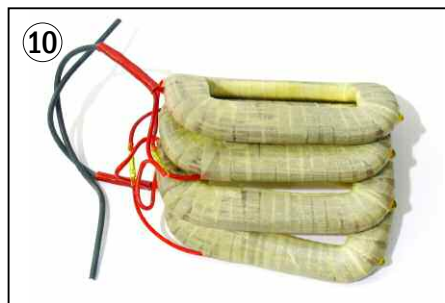

Drive Unit - Drive Motor Parts, & Brake

Drive Unit - Drive Motor Parts, & Brake

Item	Part No.	Description
1	PR 312675-000	Drive Unit & Motor Assembly (not shown)
2	PR 313735-000	Drive Axle
3	PR 313736-000	Seal
4	PR 313737-000	Bearing, Drive Axle
5	PR 313778-000	Spacer
6	PR 313757-000	Armature (not shown)
7	PR 313756-000	Seal
8	PR 313755-000	Shim
9	PR 313754-000	Bearing
10	PR 313752-000	Field Coil
11	PR 313768-000	Bearing
12	PR 313763-000	Brush Holder
13	PR 313765-000	Brush
14	PR 313764-000	Spring
15	PR 313762-000	Cover
16	PR 313760-000	Band
17	PR 313738-000	Brake Assembly (not shown)