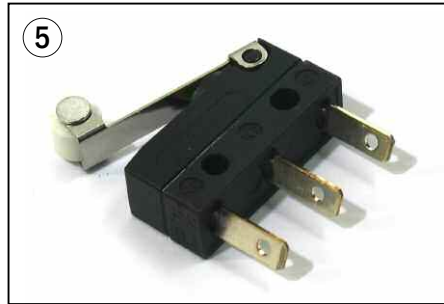

PR 312651-001
Load wheel , Poly, 95A

PR 49910-05
Bearing

PR 312678-002
Drive tire, Poly 95A

PR 313945-000
Caster wheel assembly

PR 312636-000-A
Load Wheel assembly Poly 95A
includes bearings, washers

PR 312678-000
Drive tire, smooth flat rubber

PR 313046-000
Lug nut

Electrical - Battery Connector, Motor Controllers

Electrical - Battery Connector, Motor Controllers

Item	Part No.	Description
1	PR 49854-01	Battery Connector SB175 Gray
	PR 49854-04	Battery Connector SB175 Blue
	PR 49854-08	Battery Connector SB175 Red
2	PR 313151-000	Disconnect Handle, Inc Screws & Nuts
3	PR 305493-000	Master On/Off Switch
4	PR 302016-000	Key Switch, Inc. 2 Keys
5	PR 308030-000	Switch
6	PR 20208-01	Lift Limit Switch
7	PR 312668-001	Controller
8	PR 313066-000	Main Contactor
9	PR 309984-000	Relay
10	PR 301890-003	Circuit Breaker
11	PR 310456-000	Horn
12	PR 314408-000	Main Harness
13	PR 313436-000	Head Harness
14	PR 25275-12	Fuse, 10 Amp
15	PR 313202-000	Fuse, 80 Amp

Control Handle - Arm, Throttle Assembly

Control Handle - Arm, Throttle Assembly

Item	Part No.	Description
1	PR 312677-000	Handle Stem
2	PR 313067-000	Handle Stem Pin
3	PR 313048-000	Stem Mount
4	PR 312855-001	Return Spring
5	PR 314184-000	Control Card
6	PR 171666	Lift Lower Button
7	PR 171664	Reverse Button
8	PR 167836	Spring
9	PR 313051-000	Thumb Wheel Assembly
10	PR 167840	Spring
11	PR 171655	Horn Switch
12	PR 167847	Horn Button, Right
13	PR 167848	Horn Button Left
14	PR 313052-000	Handle
15	PR 313063-000	Bushing
16	PR 313053-000	Control Handle Assembly (not shown)