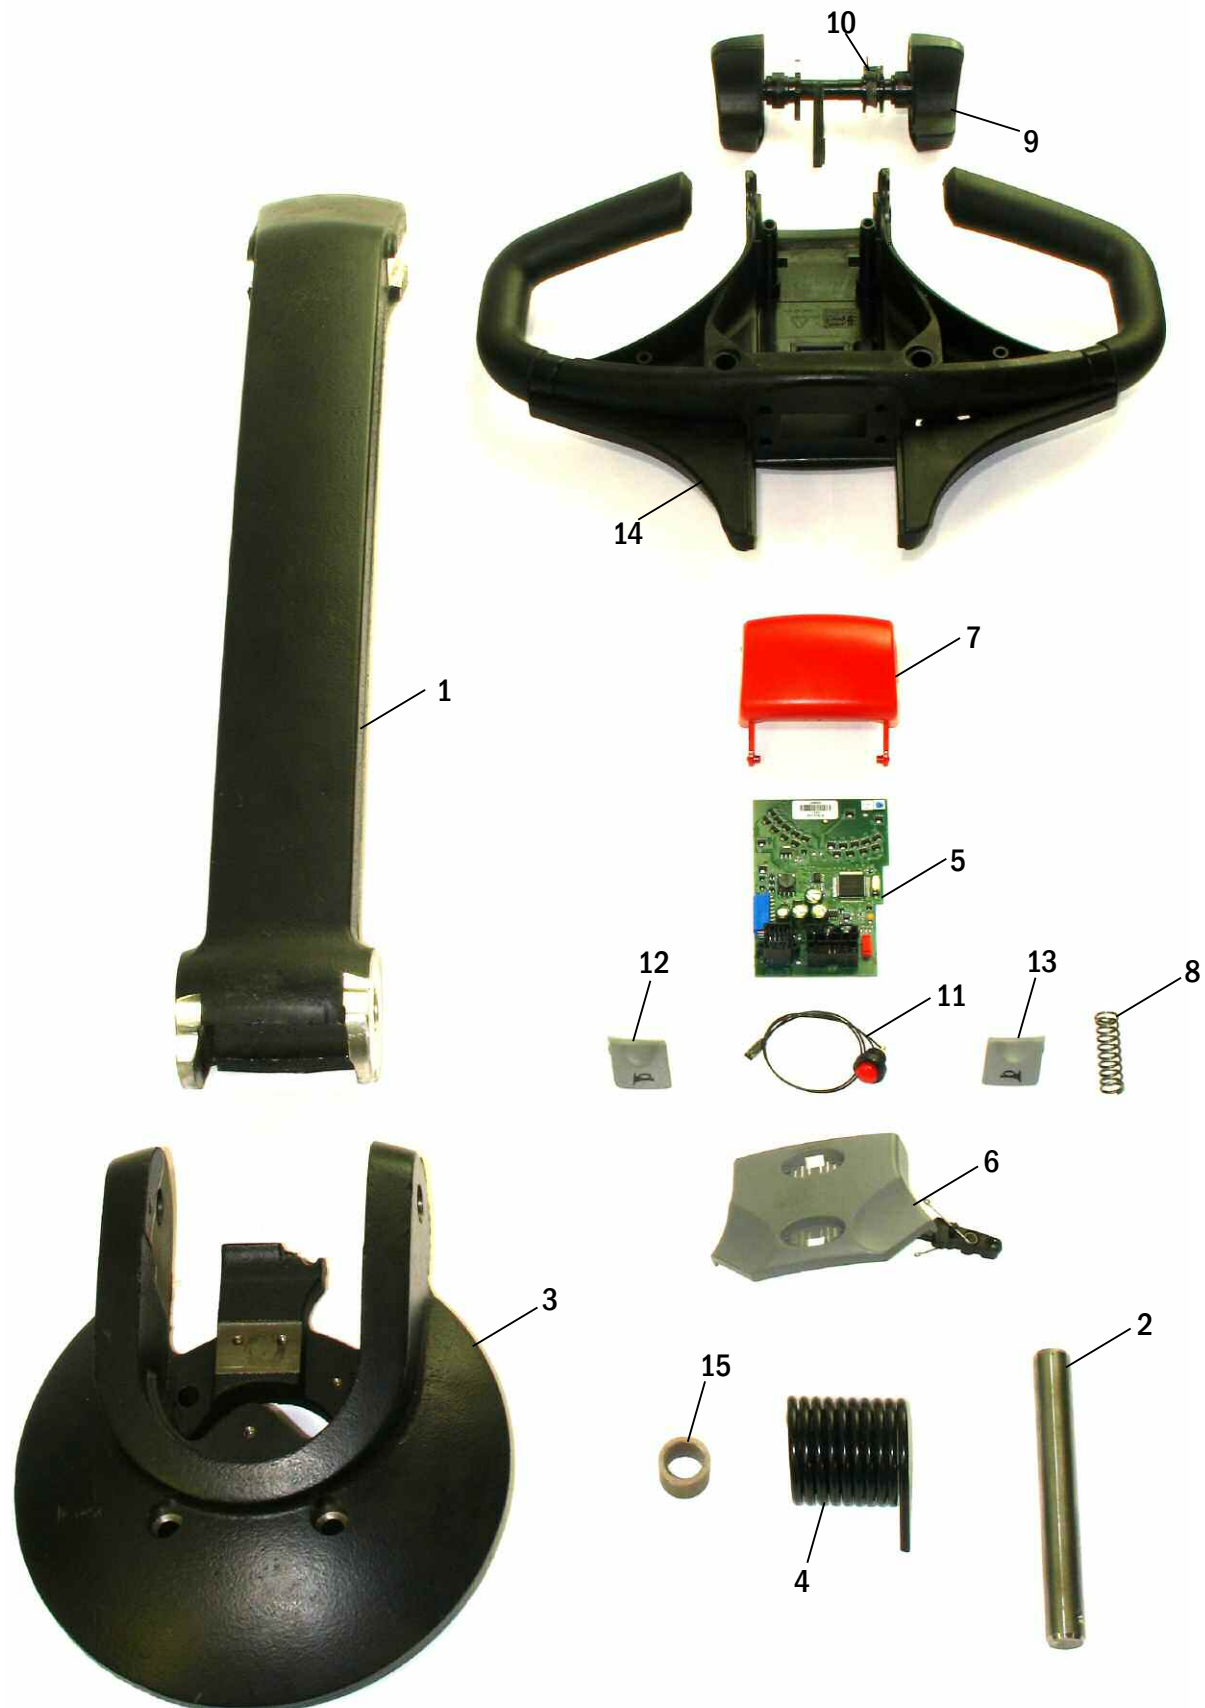

PR 313046-000
Lug nut

Electrical - Battery Connector, Motor Controllers

Electrical - Battery Connector, Motor Controllers

Item	Part No.	Description
1	PR 49854-01	Battery Connector SB175 Gray
	PR 49854-04	Battery Connector SB175 Blue
	PR 49854-08	Battery Connector SB175 Red
2	PR 313151-000	Disconnect Handle, Inc Screws & Nuts
3	PR 305493-000	Master On/Off Switch
4	PR 302016-000	Key Switch, Inc. 2 Keys
5	PR 308030-000	Switch
6	PR 20208-01	Lift Limit Switch
7	PR 312668-001	Controller
8	PR 313066-000	Main Contactor
9	PR 309984-000	Relay
10	PR 301890-003	Circuit Breaker
11	PR 310456-000	Horn
12	PR 314408-000	Main Harness
13	PR 313436-000	Head Harness
14	PR 25275-12	Fuse, 10 Amp
15	PR 313202-000	Fuse, 80 Amp

Drive Unit - Drive Motor Parts, & Brake

Drive Unit - Drive Motor Parts, & Brake

Item	Part No.	Description
1	PR 312675-000	Drive Unit & Motor Assembly (not shown)
2	PR 313735-000	Drive Axle
3	PR 313736-000	Seal
4	PR 313737-000	Bearing, Drive Axle
5	PR 313778-000	Spacer
6	PR 313757-000	Armature (not shown)
7	PR 313756-000	Seal
8	PR 313755-000	Shim
9	PR 313754-000	Bearing
10	PR 313752-000	Field Coil
11	PR 313768-000	Bearing
12	PR 313763-000	Brush Holder
13	PR 313765-000	Brush
14	PR 313764-000	Spring
15	PR 313762-000	Cover
16	PR 313760-000	Band
17	PR 313738-000	Brake Assembly (not shown)

Control Handle - Arm, Throttle Assembly

Control Handle - Arm, Throttle Assembly

Item	Part No.	Description
1	PR 312677-000	Handle Stem
2	PR 313067-000	Handle Stem Pin
3	PR 313048-000	Stem Mount
4	PR 312855-001	Return Spring
5	PR 314184-000	Control Card
6	PR 171666	Lift Lower Button
7	PR 171664	Reverse Button
8	PR 167836	Spring
9	PR 313051-000	Thumb Wheel Assembly
10	PR 167840	Spring
11	PR 171655	Horn Switch
12	PR 167847	Horn Button, Right
13	PR 167848	Horn Button Left
14	PR 313052-000	Handle
15	PR 313063-000	Bushing
16	PR 313053-000	Control Handle Assembly (not shown)