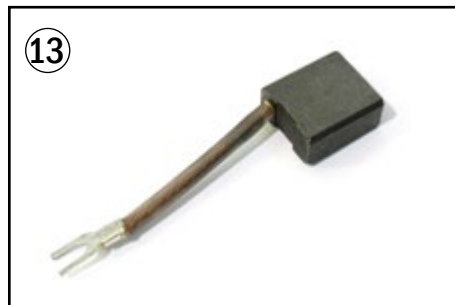

Drive Motor Parts and Brake Assembly

Drive Motor Parts and Brake Assembly

[back to Contents](#)

Item	Part No.	Description
1	RA 939-353-062	Drive Unit & Motor Assembly (not shown)
2	RA 939-353-187	Drive Axle
3	RA 939-353-188	Seal
4	RA 939-353-189	Bearing, Drive Axle
5	RA 393-353-229	Spacer
6	RA 939-353-209	Armature (not shown)
7	RA 939-353-208	Seal
8	RA 939-353-207	Shim
9	RA 939-353-206	Bearing
10	RA 939-353-204	Field Coil
11	RA 939-353-221	Bearing
12	RA 939-353-216	Brush Holder
13	RA 939-353-218	Brush
14	RA 939-353-217	Spring
15	RA 939-353-215	Cover
16	RA 939-353-212	Band
17	RA 939-353-190	Brake Assembly (not shown)