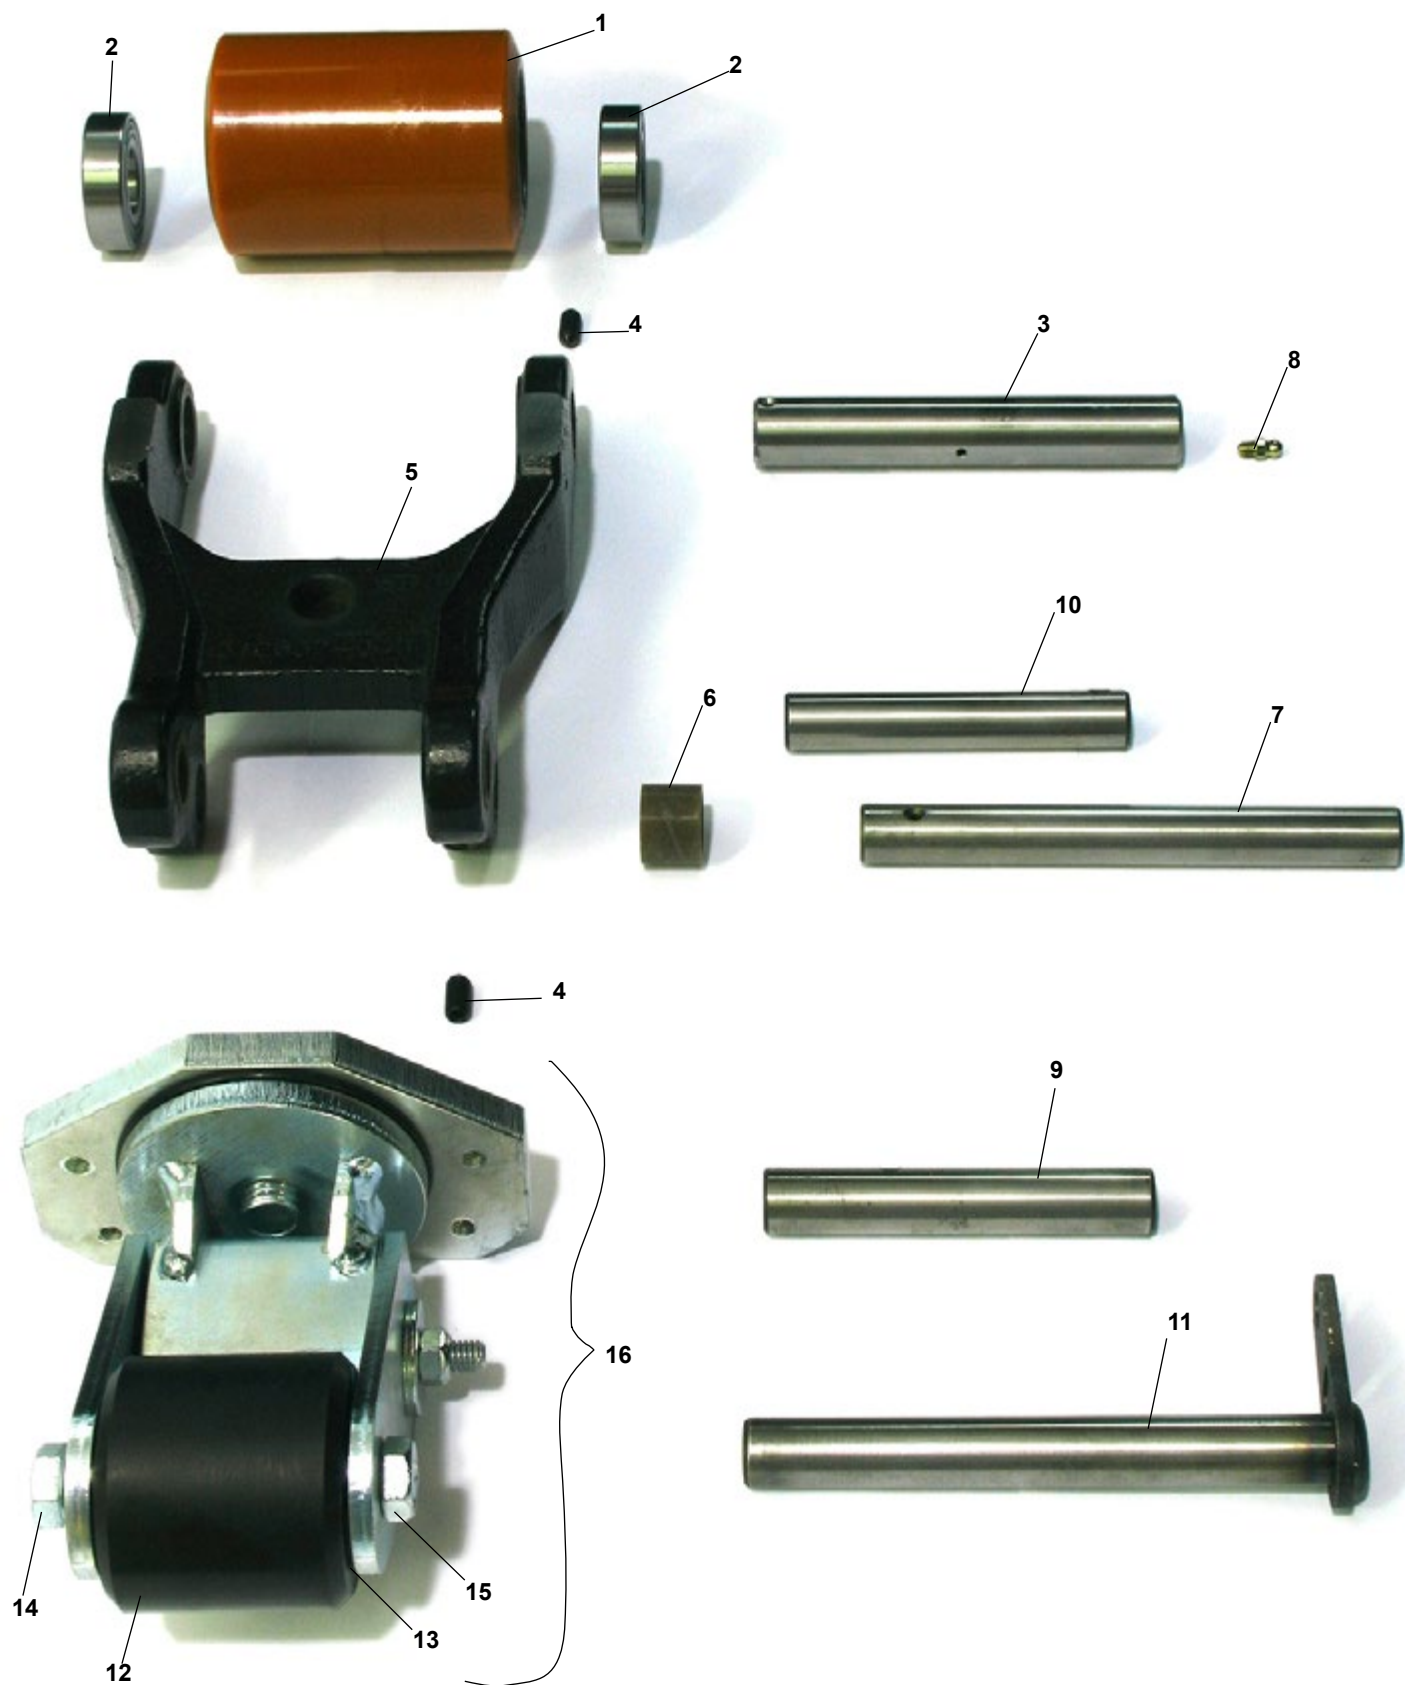

Frame and Undercarriage

Frame and Undercarriage

[back to Contents](#)

Item	Part No.	Description
1	RA 939-353-047	Poly Load wheel, 95A Durometer
	RA 939-353-047-A	Poly Load Wheel Assembly, 95A Durometer, Includes Bearings
	RA 939-353-047-XL	Poly Load Wheel, 97A Durometer
	RA 939-353-047-XL-A	Poly Load Wheel Assembly, 97A Durometer, Includes Bearings
	GWK-102XM-LW	Load Wheel Kit, Includes (2)Load Wheels, Bearings, Axles & Fasteners
	GWK-102XM-LW-XL	Load Wheel Kit, Includes (2)Load Wheels, Bearings, Axles & Fasteners
2	RA 441-127	Bearing
3	RA 939-353-050	Load Wheel Axle
	RA 939-353-127	Load Wheel Axle, Freezer/Corrosion Resistant
4	RA 939-352-258	Set Screw
5	RA 939-352-256	Wheel Fork
6	RA 939-353-060	Bushing
7	RA 939-353-051	Pivot Pin
	RA 939-352-054	Pivot Pin, Freezer/Corrosion Resistant
8	RA 939-353-043	Grease Fitting
9	RA 939-353-053	Pin
	RA 939-353-056	Pin, Freezer/Corrosion Resistant
10	RA 939-353-052	Pin
	RA 939-353-055	Pin, Freezer/Corrosion Resistant
11	RA 939-353-057	Pin, Weldment
	RA 939-353-058	Pin, Weldment, Freezer/Corrosion Resistant
12	RA 939-353-251	Poly Caster Wheel, 95A Durometer, Includes Bearings
	RA 939-353-251-XL	Poly Caster Wheel, 97A Durometer, Includes Bearings
13	RA 939-353-264	Bearing
14	RA 939-353-254	Axle Screw
15	RA 939-353-253	Nut
16	RA 939-352-259	Caster Assembly, Includes Items 12-15