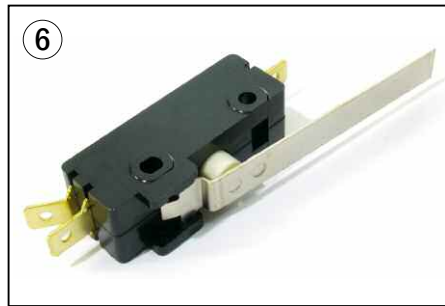

TO 00590-47623-71
Load wheel , Poly, 95A

TO 00590-43299-71
Bearing

TO 00590-46881-71
Drive tire, Poly 95A

TO 00590-43318-71
Caster wheel assembly

TO 00590-47623-71-A
Load Wheel assembly Poly 95A
includes bearings, washers

TO 00590-46883-71
Drive tire, smooth flat rubber

TO 00590-43422-71
Lug nut

Electrical - Battery Connector, Motor Controllers

Electrical - Battery Connector, Motor Controllers

Item	Part No.	Description
1	TO 00590-40800-71	Battery Connector SB175 Gray
	TO 00590-05125-71	Battery Connector SB350 Gray
	TO 00590-40975-71	Battery Connector SB175 Yellow
	TO 00590-47621-71	Battery Connector SB350 Yellow
	TO 00590-40416-71	Battery Connector SB175 Red
	TO 00590-05126-71	Battery Connector SB350 Red
	TO 00590-40951-71	Battery Connector SB175 Blue
	TO 00590-47622-71	Battery Connector SB350 Blue
2	AN 256	Disconnect Handle, Inc Screws & Nuts
3	TO 00590-40983-71	Rocker On/Off Switch
4	TO 00590-40978-71	Key Switch, Inc. 2 Keys
5	TO 00590-43472-71	Switch
6	TO 00590-43475-71	Lift Limit Switch
7	TO 00590-47055-71	Controller
8	TO 00590-43450-71	Main Contactor
9	TO 00590-40042-71	Relay
10	TO 00590-43457-71	Circuit Breaker
11	TO 00590-41941-71	Horn
12	TO 00590-47605-71	Main Harness
13	TO 00590-43482-71	Head Harness
14	TO 00590-43555-71	Fuse, 10 Amp
15	TO 00590-43559-71	Fuse, 80 Amp

Control Handle - Arm, Throttle Assembly

Control Handle - Arm, Throttle Assembly

Item	Part No.	Description
1	TO 00590-47607-71	Tiller
2	TO 00590-43296-71	Pin, Tiller
3	TO 00590-43284-71	Mount, Stem
4	TO 00590-43290-71	Return Spring
5	TO 00590-47051-71	Control Card
6	TO 00590-42462-71	Lift Lower Button
7	TO 00590-47054-71	Reverse Button
8	TO 00590-42420-71	Spring
9	TO 00590-43360-71	Thumb Wheel Assembly
10	TO 00590-42422-71	Spring
11	TO 00590-42456-71	Horn Switch
12	TO 00590-42429-71	Horn Button, Right
13	TO 00590-42430-71	Horn Button Left
14	TO 00590-43298-71	Handle
15	TO 00590-43300-71	Bushing
16	TO 00590-46381-71	Control Handle Assembly