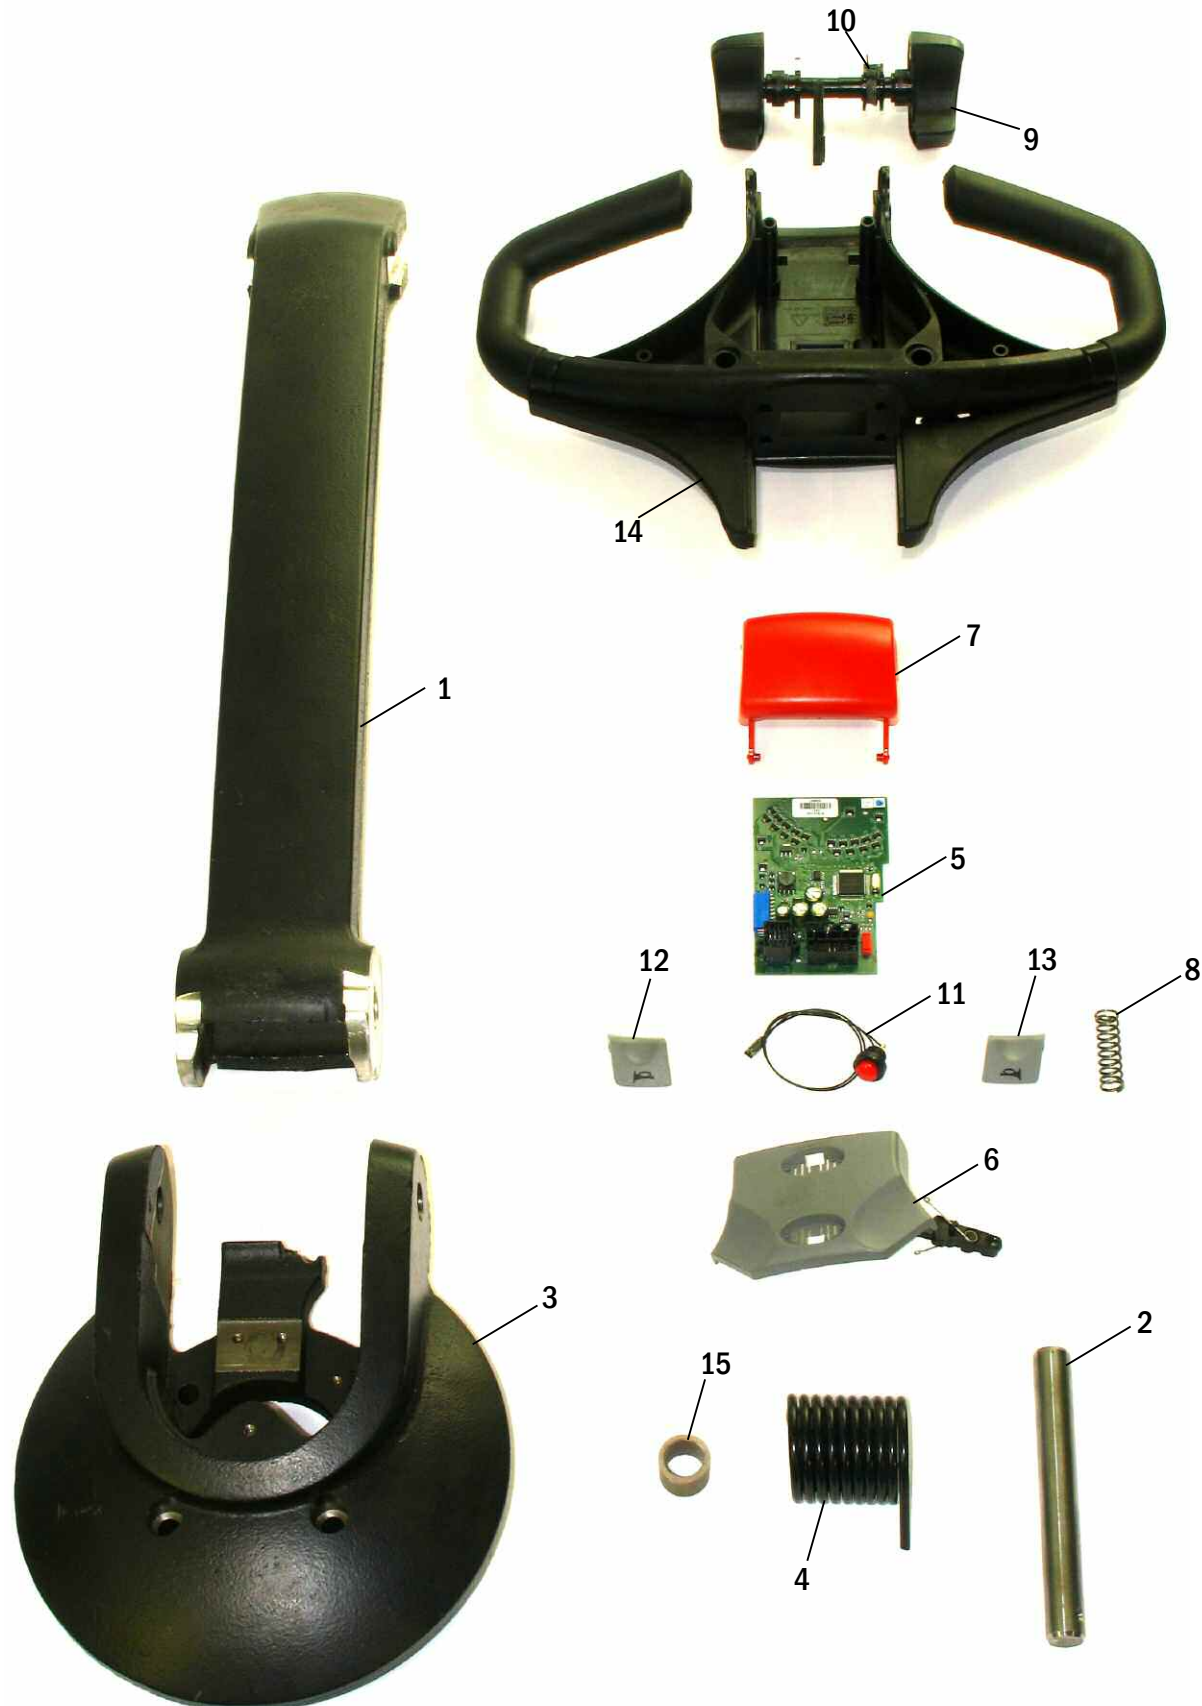

TO 00590-46883-71
Drive tire, smooth flat rubber

TO 00590-43422-71
Lug nut

Electrical - Battery Connector, Motor Controllers

Electrical - Battery Connector, Motor Controllers

Item	Part No.	Description
1	TO 00590-40800-71	Battery Connector SB175 Gray
	TO 00590-05125-71	Battery Connector SB350 Gray
	TO 00590-40975-71	Battery Connector SB175 Yellow
	TO 00590-47621-71	Battery Connector SB350 Yellow
	TO 00590-40416-71	Battery Connector SB175 Red
	TO 00590-05126-71	Battery Connector SB350 Red
	TO 00590-40951-71	Battery Connector SB175 Blue
	TO 00590-47622-71	Battery Connector SB350 Blue
2	AN 256	Disconnect Handle, Inc Screws & Nuts
3	TO 00590-40983-71	Rocker On/Off Switch
4	TO 00590-40978-71	Key Switch, Inc. 2 Keys
5	TO 00590-43472-71	Switch
6	TO 00590-43475-71	Lift Limit Switch
7	TO 00590-47055-71	Controller
8	TO 00590-43450-71	Main Contactor
9	TO 00590-40042-71	Relay
10	TO 00590-43457-71	Circuit Breaker
11	TO 00590-41941-71	Horn
12	TO 00590-47605-71	Main Harness
13	TO 00590-43482-71	Head Harness
14	TO 00590-43555-71	Fuse, 10 Amp
15	TO 00590-43559-71	Fuse, 80 Amp

Control Handle - Arm, Throttle Assembly

Control Handle - Arm, Throttle Assembly

Item	Part No.	Description
1	TO 00590-47607-71	Tiller
2	TO 00590-43296-71	Pin, Tiller
3	TO 00590-43284-71	Mount, Stem
4	TO 00590-43290-71	Return Spring
5	TO 00590-47051-71	Control Card
6	TO 00590-42462-71	Lift Lower Button
7	TO 00590-47054-71	Reverse Button
8	TO 00590-42420-71	Spring
9	TO 00590-43360-71	Thumb Wheel Assembly
10	TO 00590-42422-71	Spring
11	TO 00590-42456-71	Horn Switch
12	TO 00590-42429-71	Horn Button, Right
13	TO 00590-42430-71	Horn Button Left
14	TO 00590-43298-71	Handle
15	TO 00590-43300-71	Bushing
16	TO 00590-46381-71	Control Handle Assembly