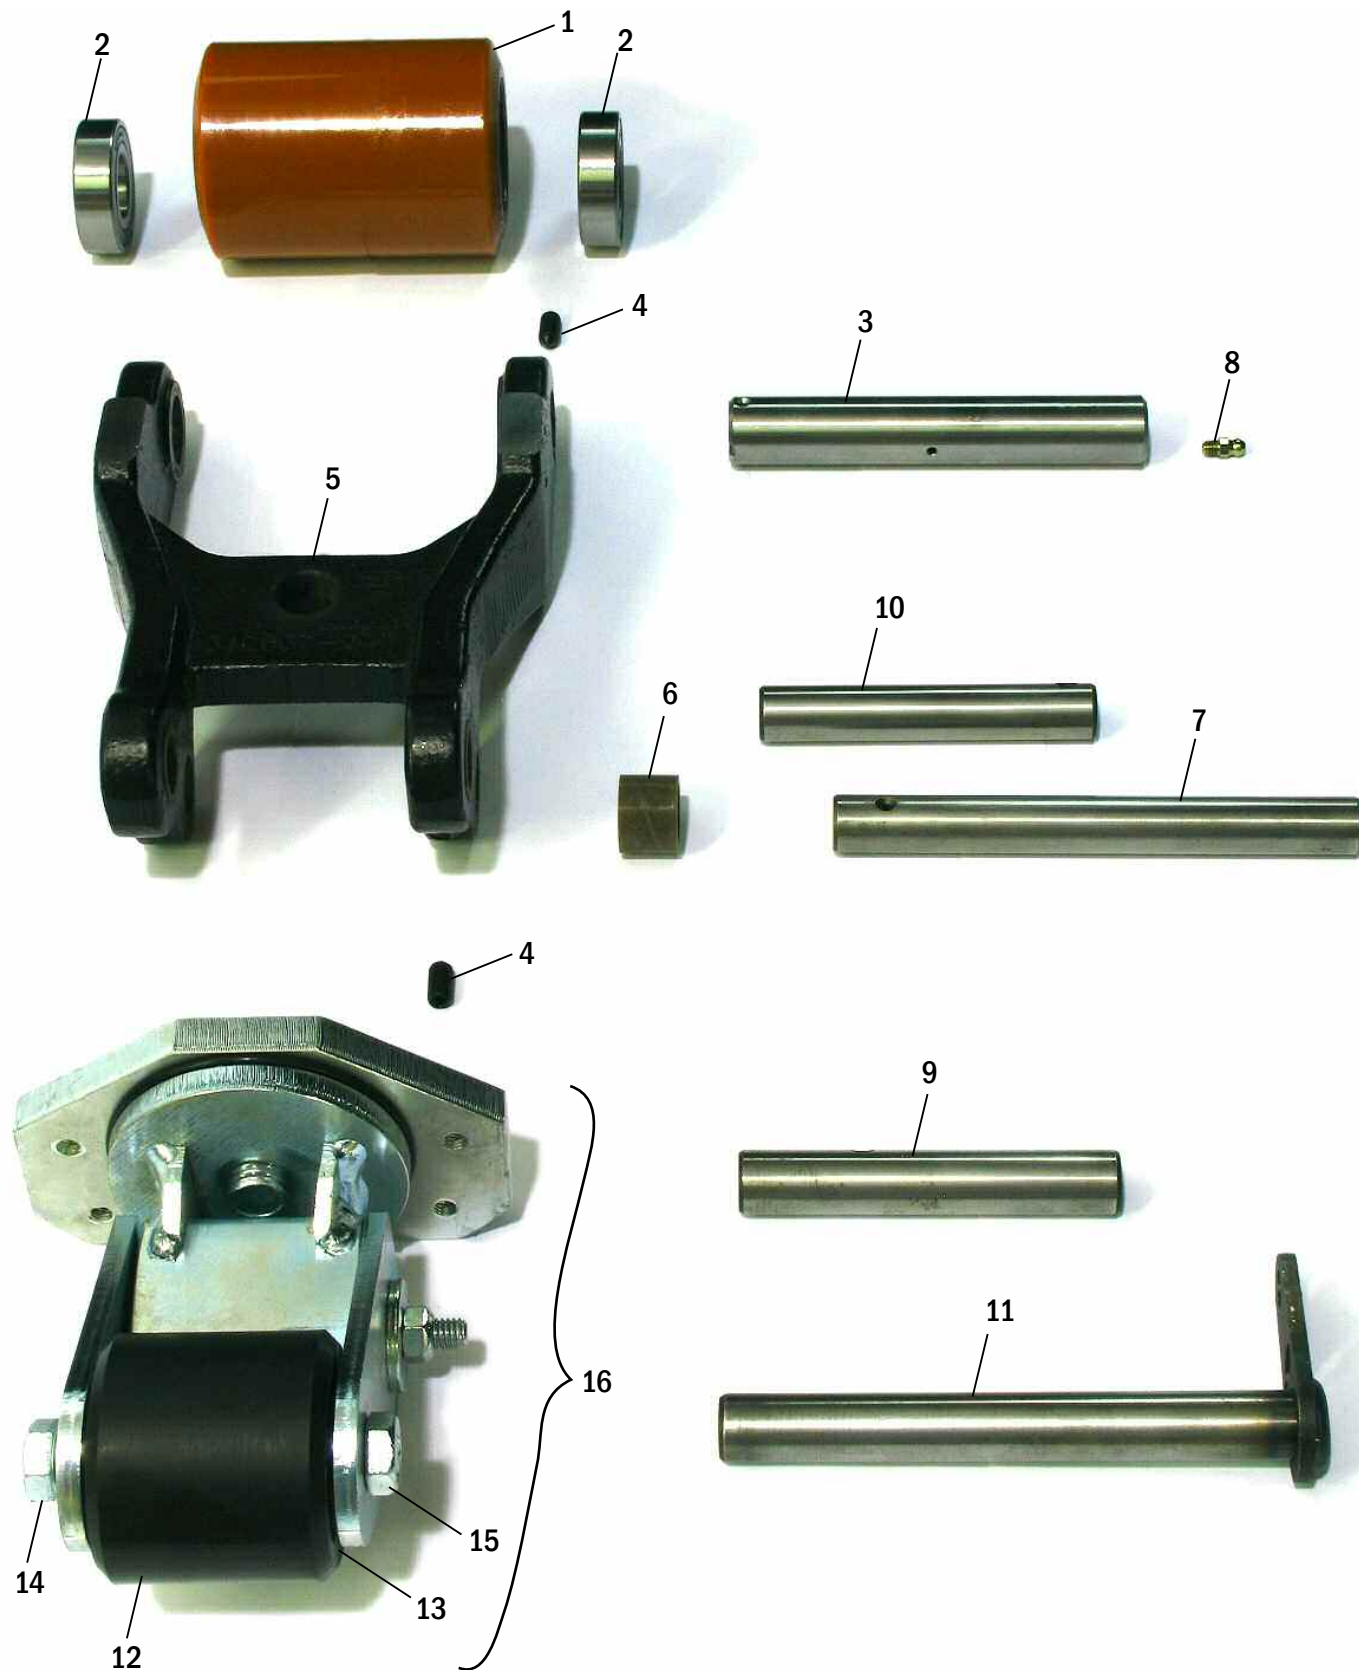

Frame and Undercarriage

Frame and Undercarriage

Item	Part No.	Description
1	TO 00590-47623-71	Load wheel, Poly 95A
2	TO 00590-43299-71	Bearing
3	TO 00590-43547-71	Load Wheel Axle
	TO 00590-43547-71	Load Wheel Axle, Cold Storage
4	TO 00590-43271-71	Set Screw
5	TO 00590-43543-71	Wheel Fork
6	TO 00590-43276-21	Bushing
7	TO 00590-43326-71	Pivot Pin
	TO 00590-43325-71	Pivot Pin, Cold Storage
8	TO 00590-00019-71	Grease fitting
9	TO 00590-43358-71	Pin
	TO 00590-43357-71	Pin, Cold Storage
10	TO 00590-43274-71	Pin
	TO 00590-43275-71	Pin, Cold Storage
11	TO 00590-43332-71	Pin
	TO 00590-43342-71	Pin, Cold Storage
12	TO 00590-43303-71	Caster Wheel
13	TO 00590-43317-71	Bearing
14	TO 00590-43319-71	Axle Screw
15	TO 00590-43315-71	Nut
16	TO 00590-43303-71	Caster Assembly