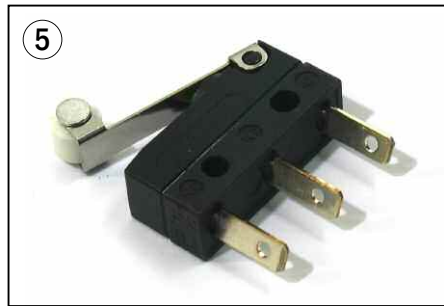

TO 00590-47623-71
Load wheel , Poly, 95A

TO 00590-43299-71
Bearing

TO 00590-46881-71
Drive tire, Poly 95A

TO 00590-43318-71
Caster wheel assembly

TO 00590-47623-71-A
Load Wheel assembly Poly 95A
includes bearings, washers

TO 00590-46883-71
Drive tire, smooth flat rubber

TO 00590-43422-71
Lug nut

Electrical - Battery Connector, Motor Controllers

Electrical - Battery Connector, Motor Controllers

Item	Part No.	Description
1	TO 00590-40800-71	Battery Connector SB175 Gray
	TO 00590-05125-71	Battery Connector SB350 Gray
	TO 00590-40975-71	Battery Connector SB175 Yellow
	TO 00590-47621-71	Battery Connector SB350 Yellow
	TO 00590-40416-71	Battery Connector SB175 Red
	TO 00590-05126-71	Battery Connector SB350 Red
	TO 00590-40951-71	Battery Connector SB175 Blue
	TO 00590-47622-71	Battery Connector SB350 Blue
2	AN 256	Disconnect Handle, Inc Screws & Nuts
3	TO 00590-40983-71	Rocker On/Off Switch
4	TO 00590-40978-71	Key Switch, Inc. 2 Keys
5	TO 00590-43472-71	Switch
6	TO 00590-43475-71	Lift Limit Switch
7	TO 00590-47055-71	Controller
8	TO 00590-43450-71	Main Contactor
9	TO 00590-40042-71	Relay
10	TO 00590-43457-71	Circuit Breaker
11	TO 00590-41941-71	Horn
12	TO 00590-47605-71	Main Harness
13	TO 00590-43482-71	Head Harness
14	TO 00590-43555-71	Fuse, 10 Amp
15	TO 00590-43559-71	Fuse, 80 Amp

Control Handle - Arm, Throttle Assembly

Control Handle - Arm, Throttle Assembly

Item	Part No.	Description
1	TO 00590-47607-71	Tiller
2	TO 00590-43296-71	Pin, Tiller
3	TO 00590-43284-71	Mount, Stem
4	TO 00590-43290-71	Return Spring
5	TO 00590-47051-71	Control Card
6	TO 00590-42462-71	Lift Lower Button
7	TO 00590-47054-71	Reverse Button
8	TO 00590-42420-71	Spring
9	TO 00590-43360-71	Thumb Wheel Assembly
10	TO 00590-42422-71	Spring
11	TO 00590-42456-71	Horn Switch
12	TO 00590-42429-71	Horn Button, Right
13	TO 00590-42430-71	Horn Button Left
14	TO 00590-43298-71	Handle
15	TO 00590-43300-71	Bushing
16	TO 00590-46381-71	Control Handle Assembly