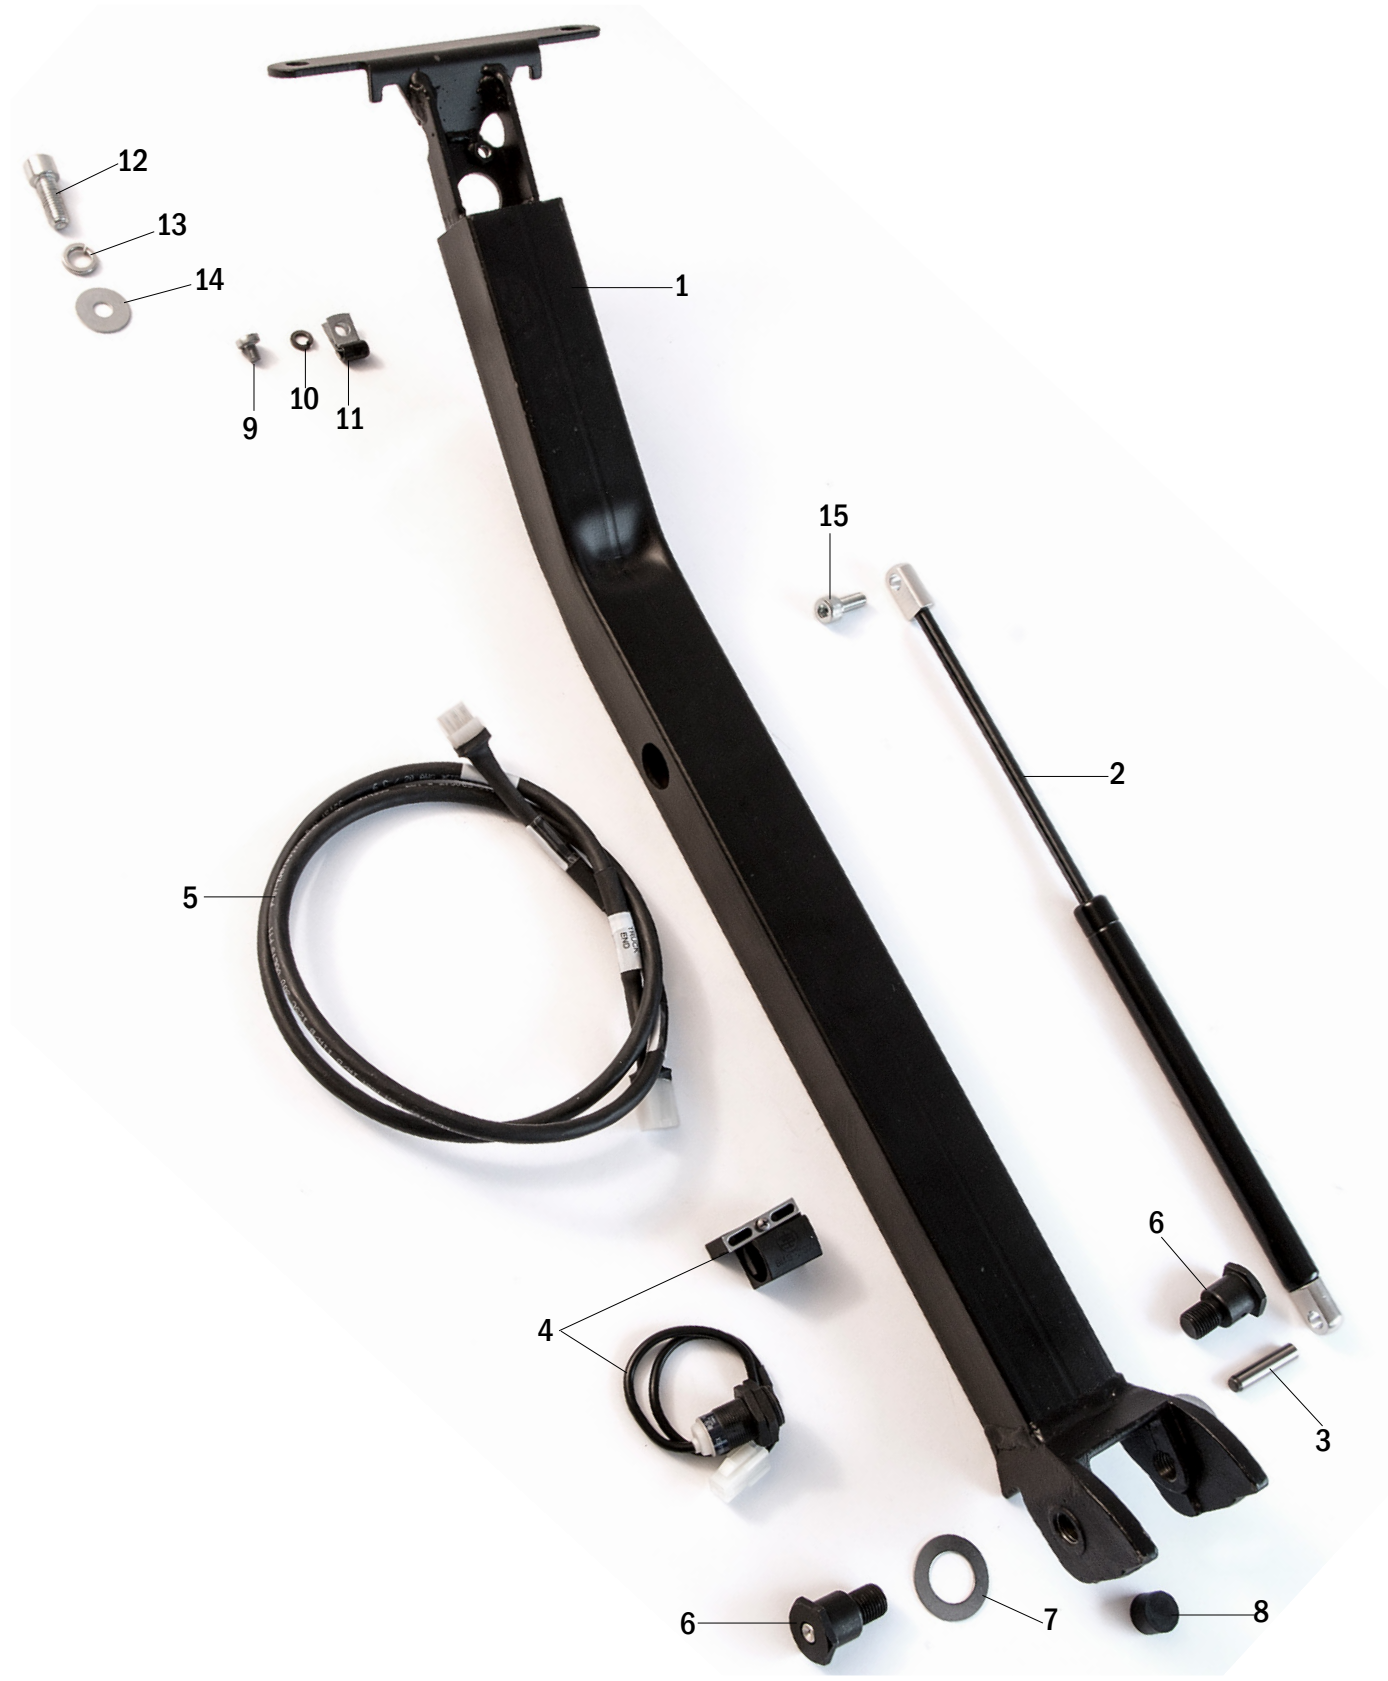

Yale MPW 050 E (C802)

Tiller Arm

Yale MPW 050 E (C802)

Tiller Arm

Item	Part No.	Date/Serial Range	Description
1	YL 524143951	Thru S/N C802N03445G	Tiller Handle Arm (Composite/ Plastic Tiller Head)
	YL 582003278	Thru S/N C802N03446G & Later	Tiller Handle Arm (Metal Tiller Head)
2	YL 580046812	Thru S/N C802N02829F	Gas Spring
	YL 580083554	Thru S/N C802N02830F & Later	Gas Spring
	YL 582002563	Thru S/N C802N03446G & Later	Gas Spring
3	YL 580063963		Dowel Pin
4	YL 524228854		Proximity Sensor
5	YL 580046976		Wire Harness, Tiller Handle
6	YL 524179191		Pin, Tiller Pivot (2 Required) with Lube Fitting
	YL 524190001		Pin, Tiller Pivot (2 Required) with Lube Fitting
7	YL 272006400		Washer (2 Required)
8	YL 524149326		Bumper (2 Required)
9	YL 520053859	Thru S/N C802N03445G	Screw
	YL 449007001	Thru S/N C802N03446G & Later	Screw
10	YL 449022018		Washer
11	YL 580021175		Clamp
12	YL 900014292	Units Built Before 2005	Cap screw
	YL 580030967		Bolt (Composite /Plastic Tiller Head)
	YL 582015520		Nut (Composite /Plastic Tiller Head)
	YL 582002098		Bolt (Metal Tiller Head)
13	YL 449021001		Lock Washer
14	YL 449022016		Washer
15	YL 272106000		Screw
16	YL 580032000		Plug (Not Shown)