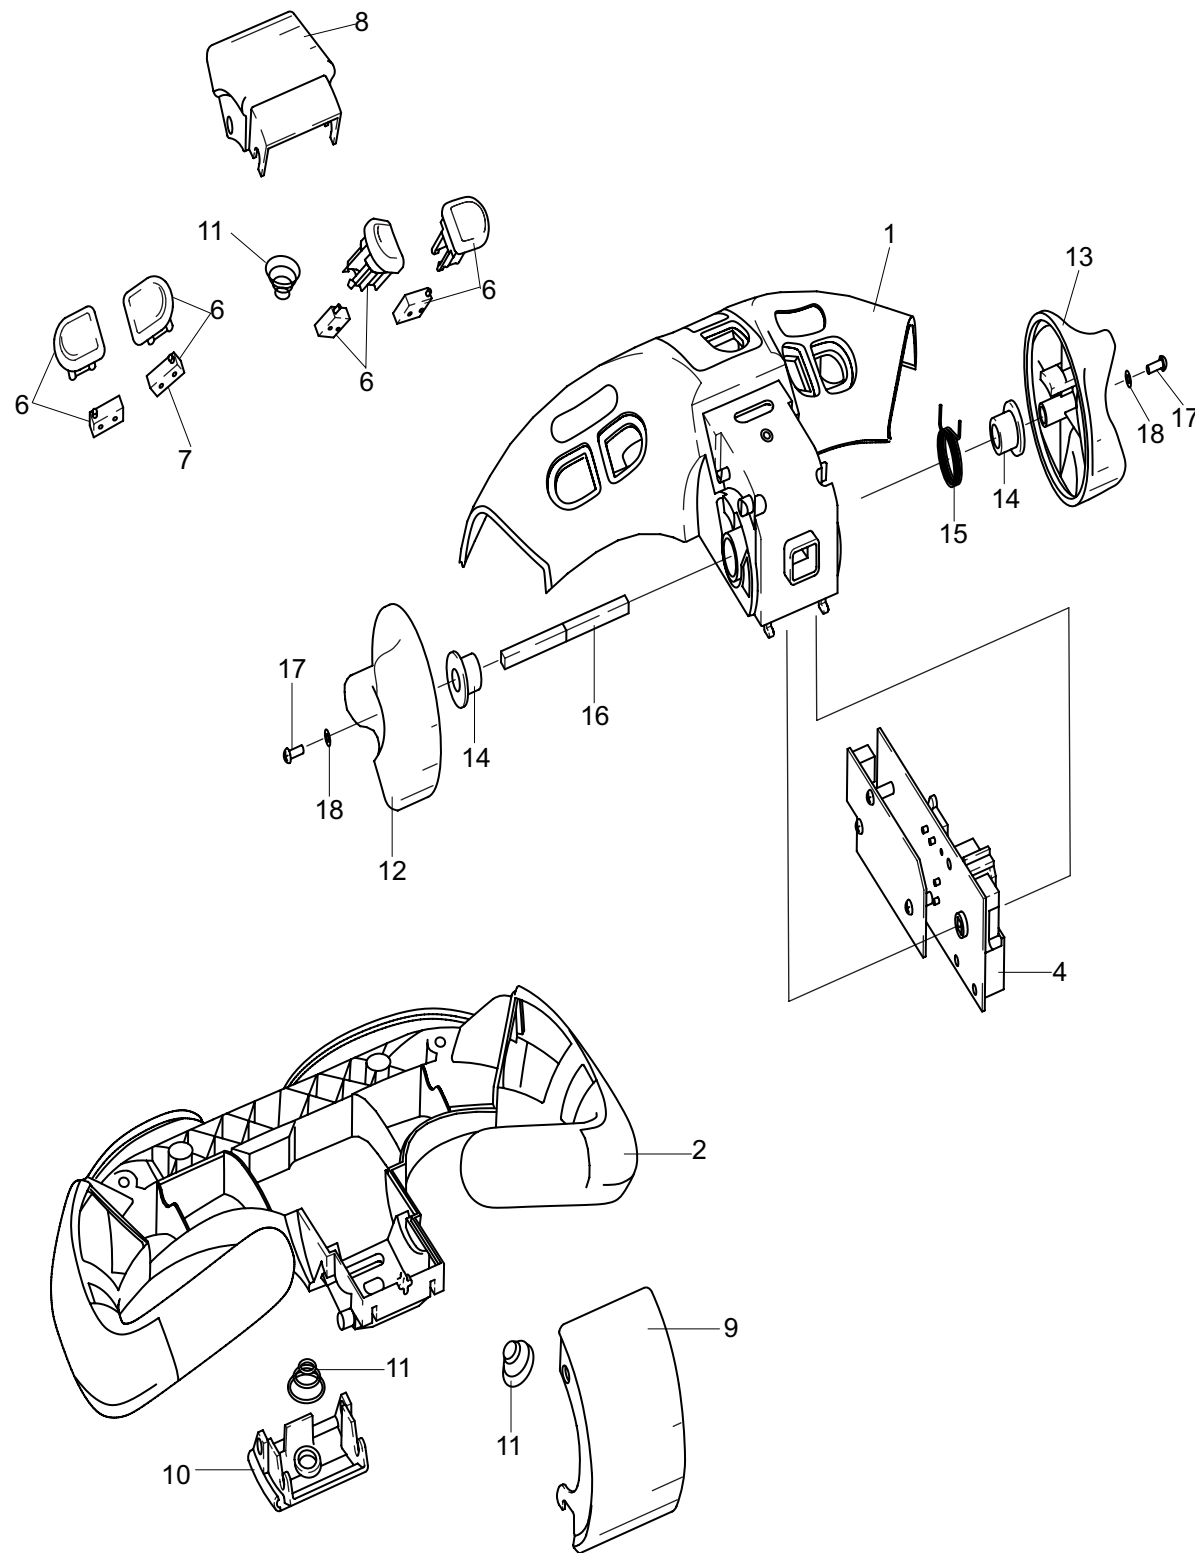

Control Handle Head

Control Handle Head

Item	Part No.	Date/Serial Range	Description
	YL 524138793		Tiller Head Assembly
1	YL 524139006		Control Handle, Upper
2	YL 524182434	Thru S/N C802N03445G	Control Head, Lower STD Composite
	YL 524338448	Thru S/N C802N03446G & Later	Control Head, Lower STD Composite
	YL 582001472	Thru S/N C802N03446G & Later	Control Head, Metal Tiller Head
3	YL 550010160		Handle Upgrade Kit, Metal Tiller Head
4	YL 582006562-R		Interface Board, Renewed
	YL 582006562-C		Core Deposit
5	YL 524148521		Switch Assembly, (2) Wire, RH & LH
6	YL 524149804		Button , Gold
7	YL 580026824		Microswitch, ON/Off Switch W/ Molex Conector
8	YL 524139009	Thru S/N C802N03445G	Horn Cover
	YL 582003460	Thru S/N C802N03446G & Later	Horn Cover
9	YL 580011991		Cover, Belly Switch
10	YL 524139010		Cover, Turtle Option
	YL 582003459		Cover, Turtle Option for Metal Handle
11	YL 580012969		Spring, (Belly/Horn/Turtle)
12	YL 524236628		Buttlerfly Switch, Left Hand
13	YL 524236627		Buttlerfly Switch, Right Hand
14	YL 580012962		Bushing, Buttlerfly Switch
15	YL 580012970		Spring, Throttle
16	YL 580013106		Camshaft, Directional Control
17	YL 580026296		Cap Screw
18	YL 940004902		Washer