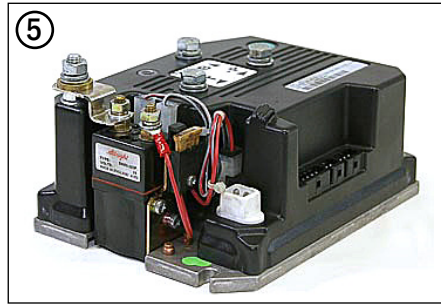

*Ground. Does not include equipment sales, Continental U.S. only

Electrical - Control Panel

Electrical - Control Panel

Item	Part No.	Description
1	YL 524148474	Battery Connector & Cable Assembly
2	YL 723291304	Battery Connector (Red W/ 1/0 Terminals)
3	YL 502535902	1/0 Terminal (Set 2pc)
4	YL 502164908	Cable (Connector to Battery) (Not shown)
5	YL 524241289-R	Controller, 24 Volt, Remanufactured
6	YL 524241289-C	Core Deposit (Not shown)
7	YL 524149515	Contacter
8	YL 500863104	Ignition Switch W/ (2) Keys
9	YL 500863106	Keys, Set of (2)
10	YL 580026708	Battery Discharge Indicator (W/ Wire Harness)
11	YL 524163968	Fuse, 175 Amp
12	YL 505972528	Fuse, 5 Amp
13	YL 524143269	Horn, Safe-T-Alert, 2000 Series, 12-24V, 102 DB
14	YL 524149908	Main Wiring Harness, 24 Volt
15	YL 752830300	Ground Static Strap