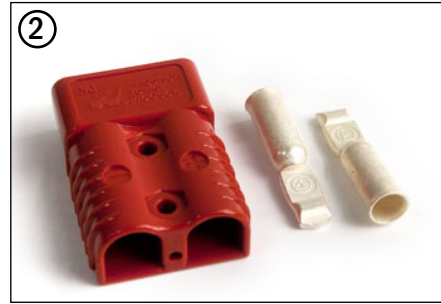

Electrical - Control Panel

Electrical - Control Panel

Item	Part No.	Description
1	YL 524148474	Battery Connector & Cable Assembly
2	YL 723291304	Battery Connector (Red W/ 1/0 Terminals)
3	YL 502535902	1/0 Terminal (Set 2pc)
4	YL 502164908	Cable (Connector to Battery) (Not shown)
5	YL 524241289-R	Controller, 24 Volt, Remanufactured
6	YL 524241289-C	Core Deposit (Not shown)
7	YL 524149515	Contacter
8	YL 500863104	Ignition Switch W/ (2) Keys
9	YL 500863106	Keys, Set of (2)
10	YL 580026708	Battery Discharge Indicator (W/ Wire Harness)
11	YL 524163968	Fuse, 175 Amp
12	YL 505972528	Fuse, 5 Amp
13	YL 524143269	Horn, Safe-T-Alert, 2000 Series, 12-24V, 102 DB
14	YL 524149908	Main Wiring Harness, 24 Volt
15	YL 752830300	Ground Static Strap