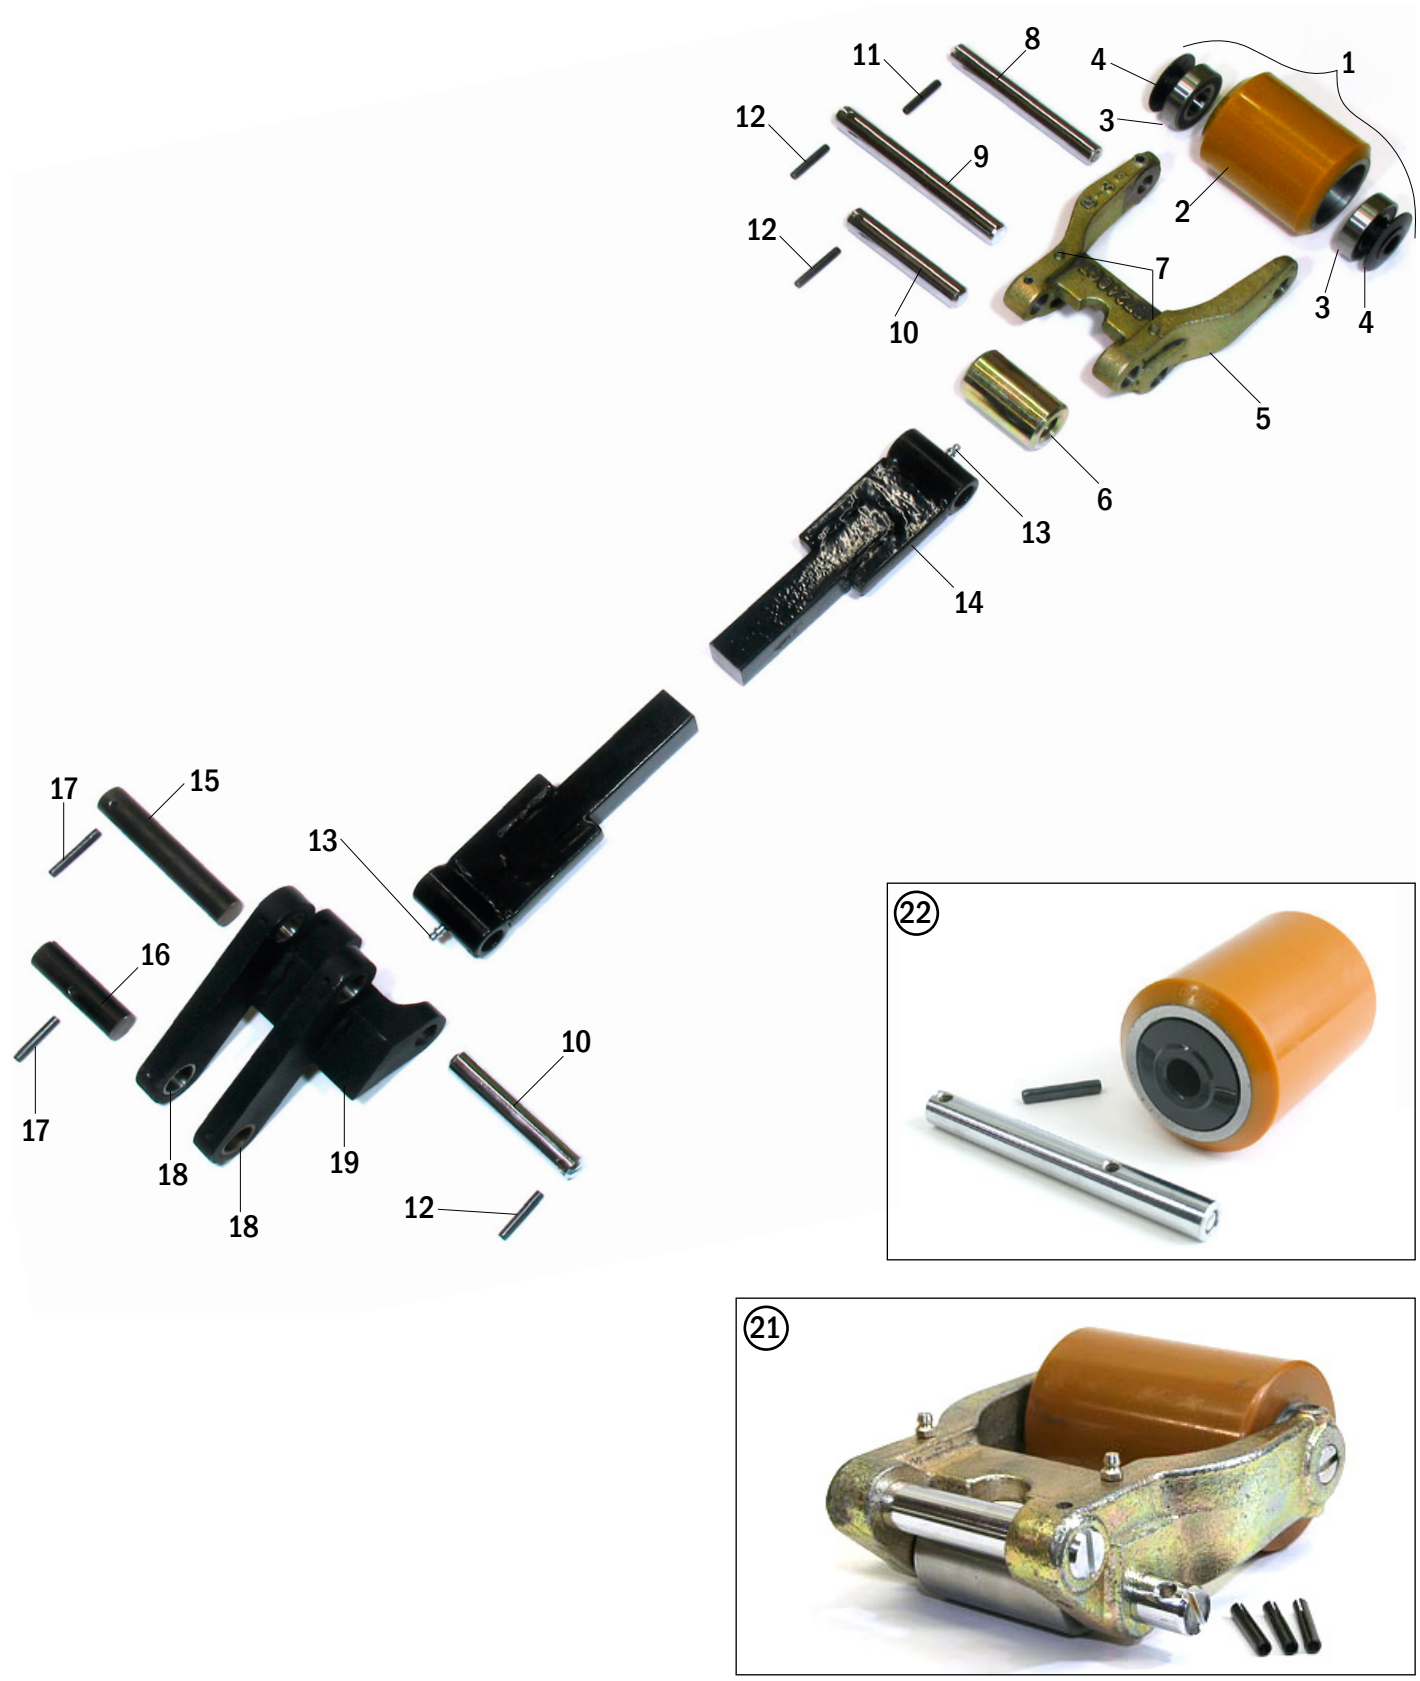

Load Wheel & Lift Linkage

Load Wheel & Lift Linkage

Item	Part No.	Description
1	YL 524250486	Load Wheel Assy, W/ Shielded Bearings & String Guards, 95-A
	YL 524250482	Load Wheel Assy, W/ Sealed Bearings & String Guards, 95-A
	YL 582010234	Load Wheel Assy, W/ SS Bearing & String Guards, 95-A
	YL 524250486-XL	Load Wheel Assy, W/ Shielded Bearings & String Guards, 97-A
	YL 524250482-XL	Load Wheel Assy, W/ Sealed Bearings & String Guards, 95-A
	YL 582010234-XL	Load Wheel Assy, W/ SS Bearing & String Guards, 97-A
2	YL 524148750	Poly Load Wheel, 95-A
	YL 524148750-XL	Poly Load Wheel, 97-A
3	YL 524148751	Wheel Bearing, Shielded
	YL 524148567	Wheel Bearing, Sealed
	YL 550023493	Wheel Bearing, Sealed Stainless
4	YL 524148752	Bushing
5	YL 524250478	Riser Bracket
6	YL 751791300	Steel Exit Roller
7	YL 524250487	Lube Fitting
8	YL 524148753	Load Wheel Axle, Standard & Cold Storage
	YL 524250488	Load Wheel Axle, Food Processing
9	YL 524221066	Pivot Pin, Freezer/ Corrosion Resistant
10	YL 524221067	Pivot Pin, Freezer/ Corrosion Resistant

Item	Part No.	Description
11	YL 524148755	Spiral Pin
12	YL 585096802	Spiral Pin
13	YL 524148754	Lube Fitting
14	YL 524238763	Push Rod, 48" Fork Length X 27" Spread
15	YL 524221064	Pivot Pin
16	YL 524221063	Pivot Pin
17	YL 585096801	Spiral Pin
18	YL 524140879	Bushing
19	YL 524144864	Lower Rear Link, RH
20	YL 524144865	Lower Rear Link, LH
21	YL 524328746	Complete Riser Assy W/ Load Wheel Assy, 95-A
	YL 582007339	Complete Riser Assy W/ Load Wheel Assy SS BRGS, 95-A
	YL 524328746-XL	Complete Riser Assy W/ Load Wheel Assy, 97-A
	YL 582007339-XL	Complete Riser Assy W/ Load Wheel Assy SS BRGS, 97-A
22	YL 150118854	Poly Load Wheel & Axle Assy, 95-A
	YL 150118854-XL	Poly Load Wheel & Axle Assy, 97-A
23	YL 524144397	Link
24	YL 953700901	Grease Fitting
25	YL 449001134	Cap Screw
w26	YL 449022016	Lock Washer
27	YL 449015014	Nut
28	YL 524221065	Pin
29	YL 585096801	Pin
30	YL 524148922	Pin Weldment