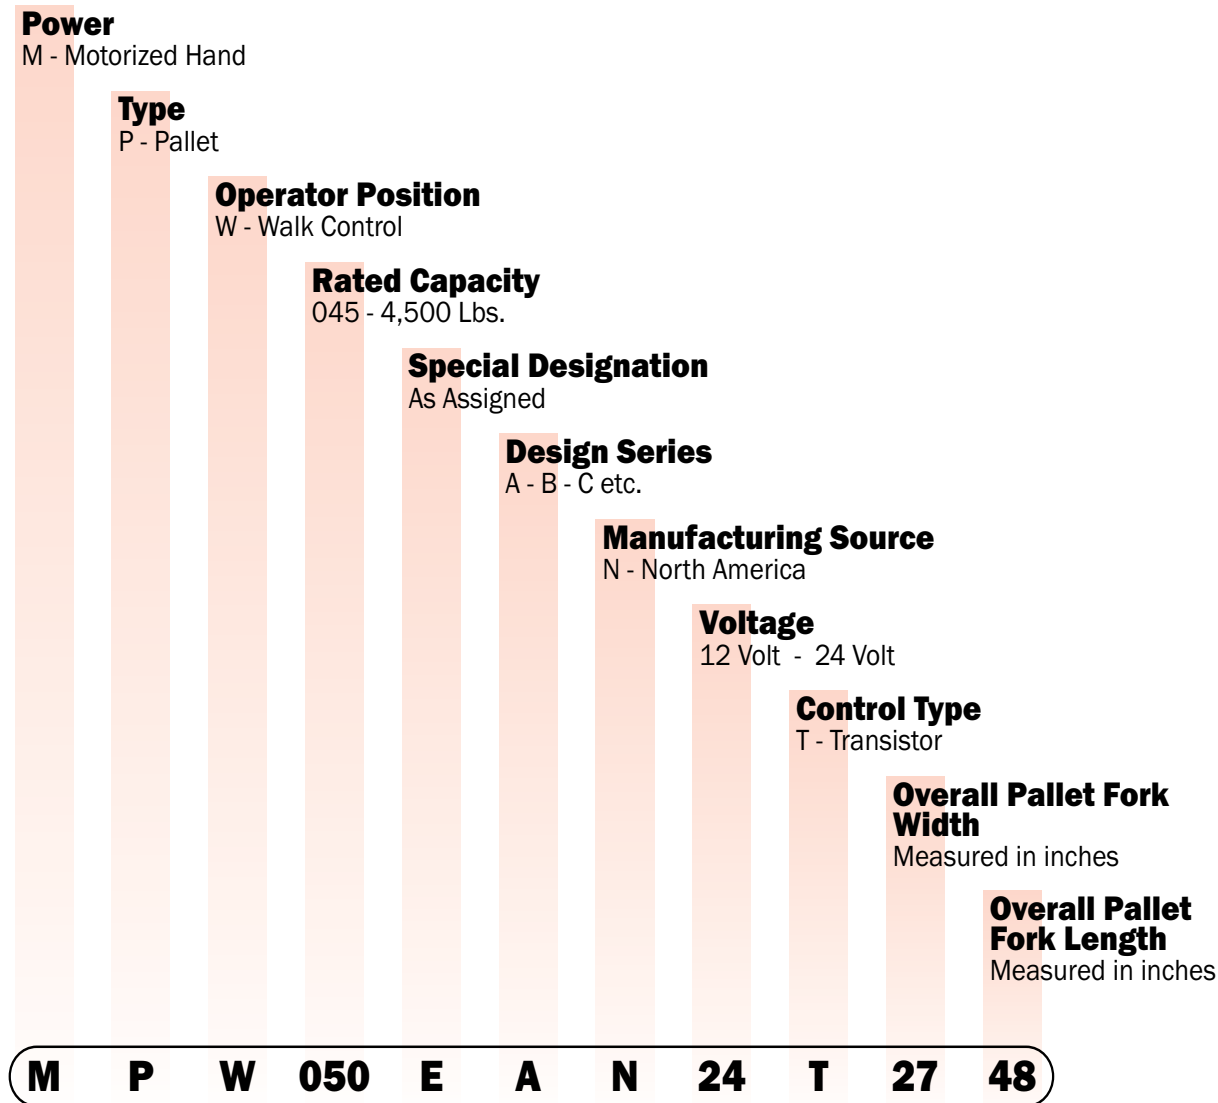

Replacement Parts for Yale MPW 050 E (C802)

**SUPER
STORES
SERVICE**

800-462-2370

Fax 800-366-5939

www.SuperStoresService.com

Model Nomenclature

Truck Serial # (Stamped on Frame)

- ①② First letter and next three numbers indicate truck unit code.
- ③ Second letter indicates Plant of manufacturer.
- ④ Four or five digit number indicates production sequence.
- ⑤ Final letter indicates year of manufacturer (see list on right).

Note: Serial number breakdown applies only to trucks built after 1994.

- 1980 A
- 1981 B
- 1982 C
- 1983 D
- 1984 E
- 1985 F
- 1986 G
- 1987 H
- 1988 J
- 1989 K
- 1990 L
- 1991 M
- 1992 N
- 1993 P
- 1994 R
- 1995 S
- 1996 T
- 1997 U
- 1998 V
- 1999 W
- 2000 X
- 2001 Y
- 2002 Z
- 2003 A
- 2004 B
- 2005 C
- 2006 D
- 2007 E
- 2008 F
- 2009 G
- 2010 H
- 2011 J
- 2012 K
- 2013 L
- 2014 M
- 2015 N
- 2016 P
- 2017 R
- 2018 S
- 2019 T
- 2020 U
- 2021 V
- 2022 W
- 2023 X
- 2024 Y
- 2025 Z