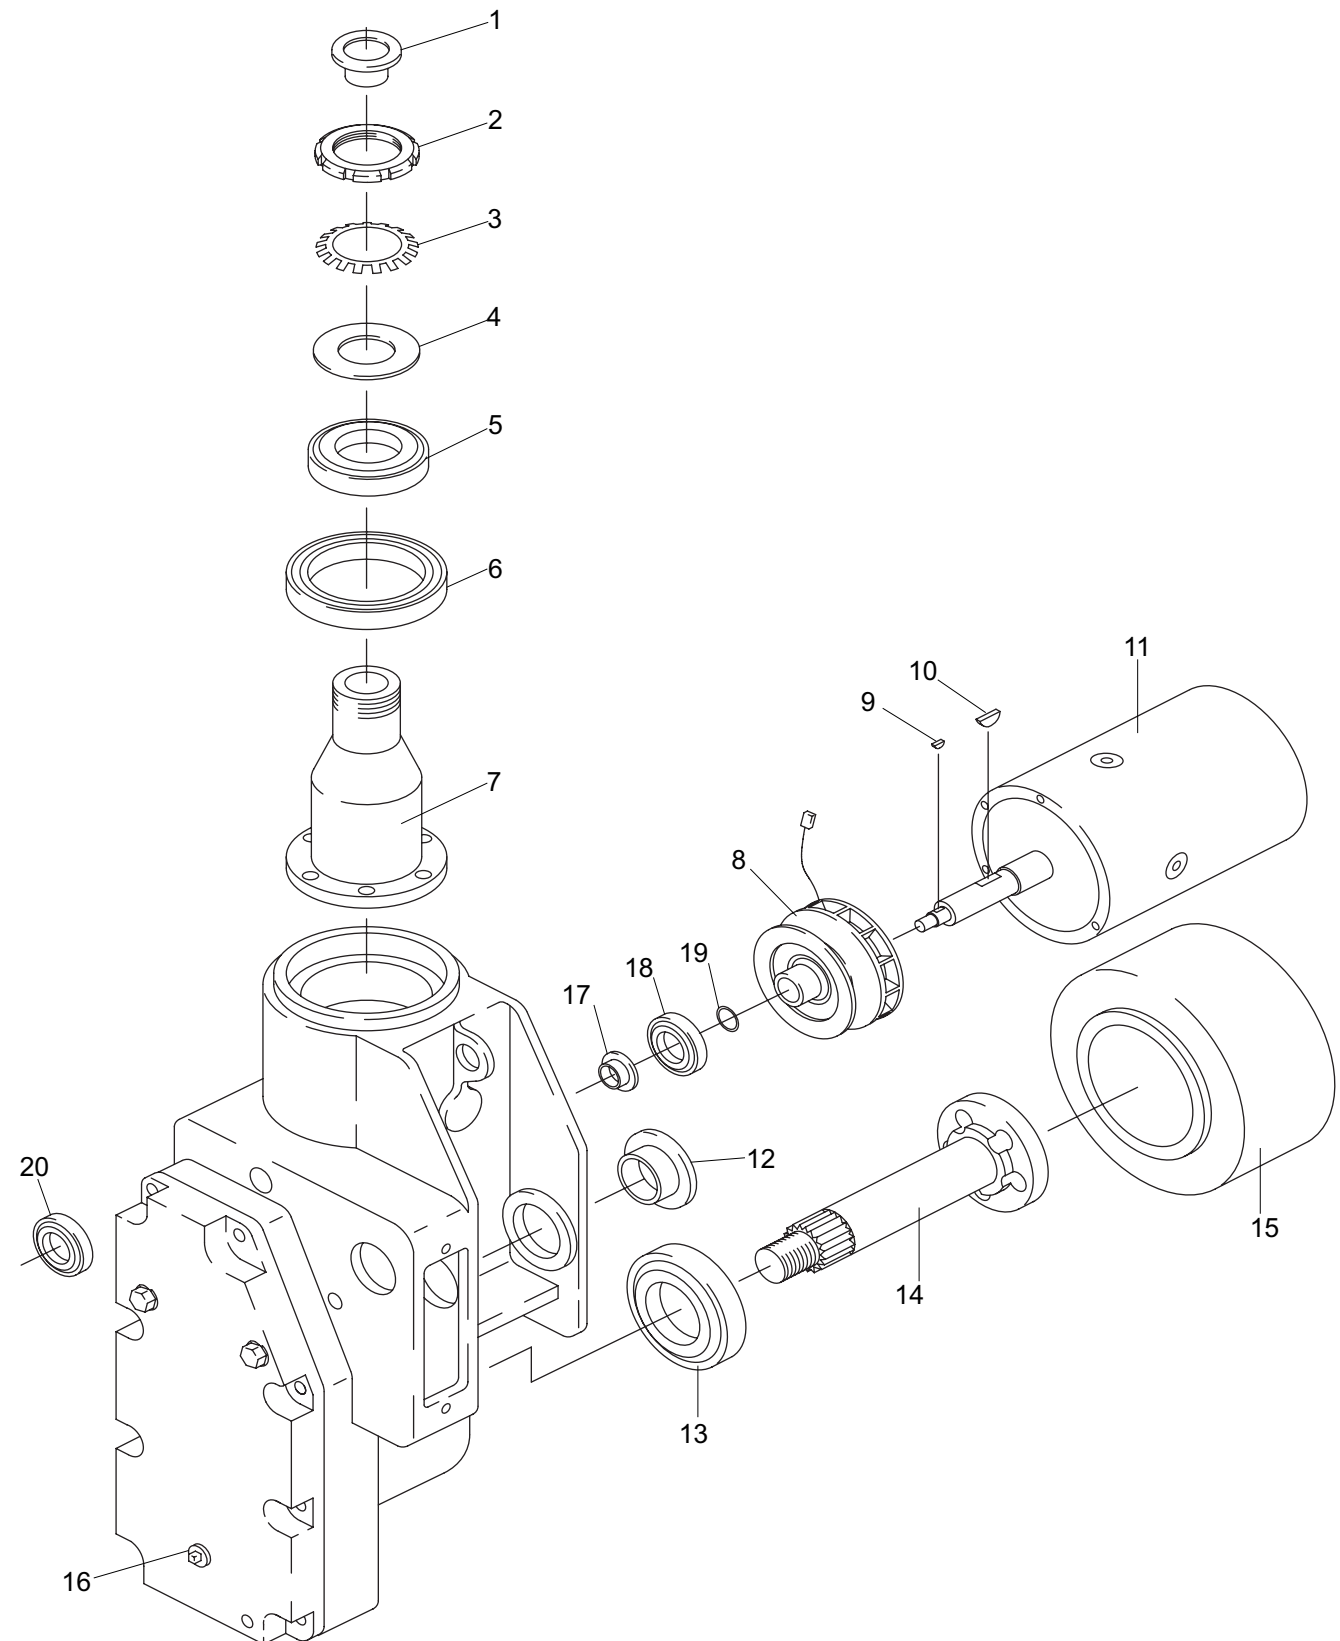

Drive Unit and Brake Assembly

Drive Unit and Brake Assembly

Item	Part No.	Description
1	YL 520012800	Sleeve
2	YL 940800905	Nut
3	YL 940801905	Lockwasher
4	YL 524149333	Seal
5	YL 580032520	Bearing Set
6	YL 580032519	Bearing Set
7	YL 524149332	Spindle
8	YL 524148583	Brake Assembly
9	YL 502389911	Woodruff Key
10	YL 524158214	Key
11	Motor	See Motor Section Page 12
12	YL 272015100	Bushing
13	YL 055076400	Bearing Cup
	YL 060235200	Bearing Cone
14	YL 506566500	Drive Axle
15	Tire	See Quick Wheel Lookup Section Page 4
16	YL 524158215	Drain Plug
17	YL 524179810	Spacer (Oil Flinger)
18	YL 015130200	Bearing
19	YL 580039449	O-Ring
20	YL 524179811	Bearing