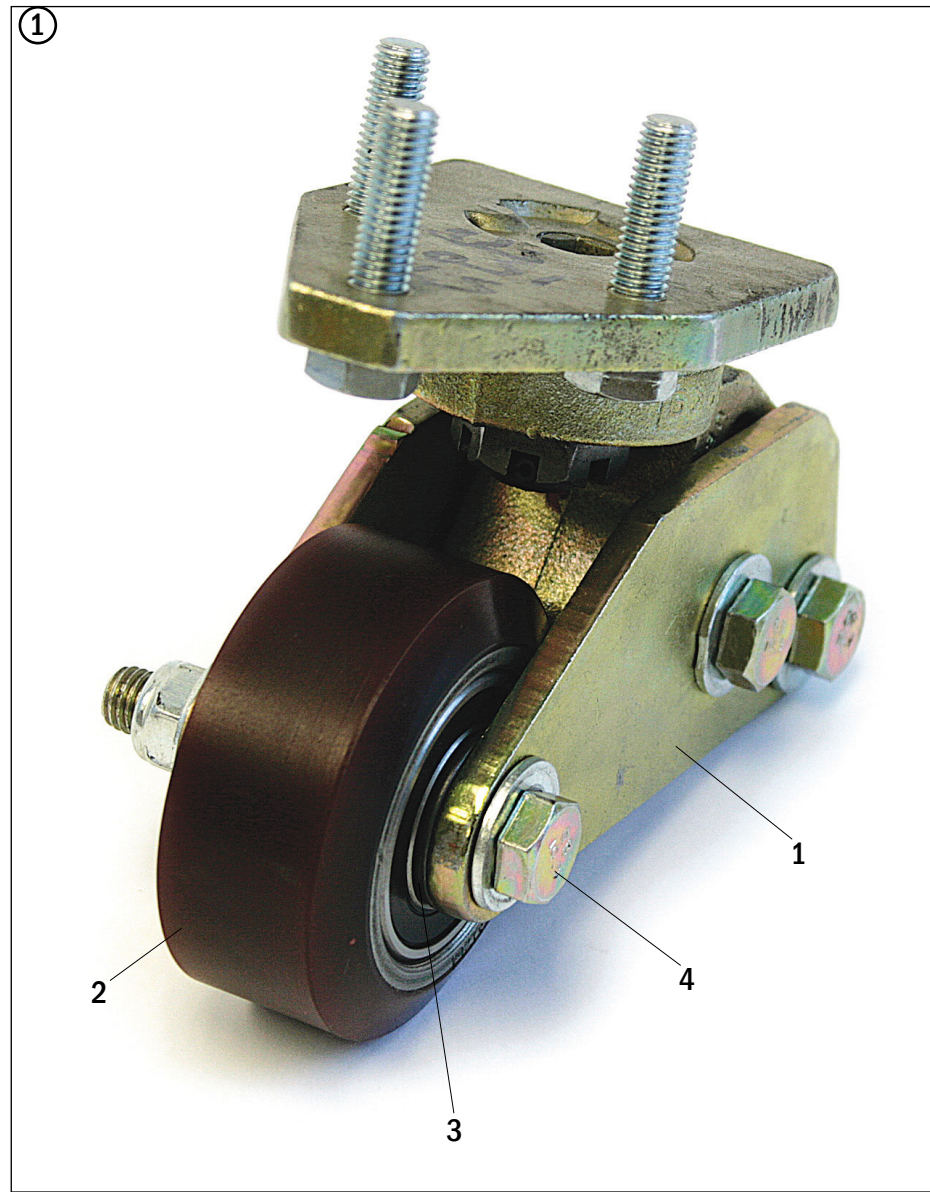

Caster Assembly - Skid Bar

Caster Assembly - Skid Bar

Item	Part No.	Description
1	YL 580023164	Caster Assembly, After-Market Replacement
2	YL 524149213	Caster Wheel Assembly, 95-A, Incl Bearings
	YL 524149213-XL	Caster Wheel Assembly, 97-A, Incl Bearings
3	YL 524149643	Bushing
4	YL 524149495	Axle, Bolt & Nut
5	YL 524149414	Stabilizer
	YL 524205967	Stabilizer
6	YL 449001015	Capscrew
7	YL 449022013	Lockwasher
8	YL 524207577	Plate