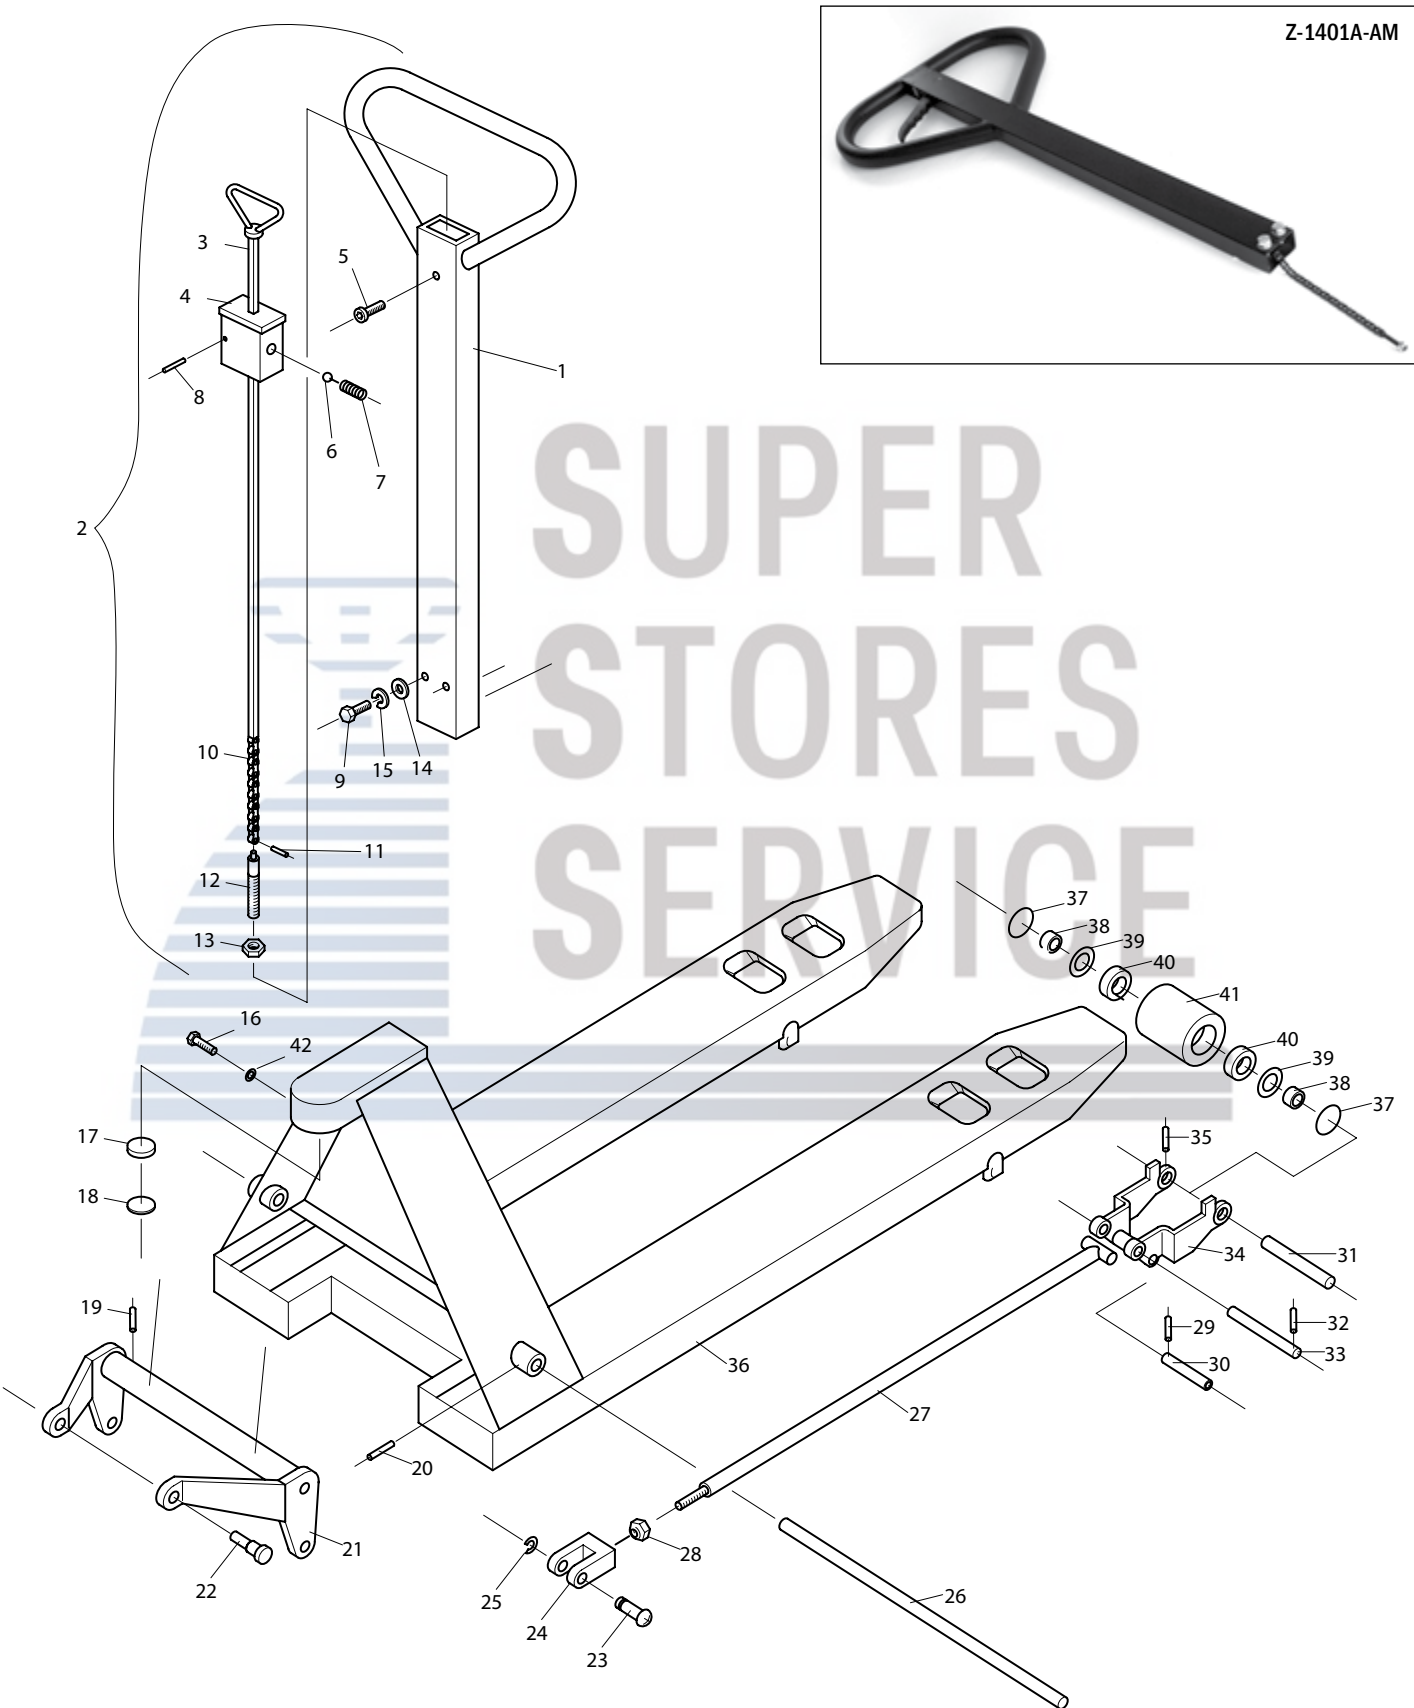

Atlas Zenith (Type 9) Frame

SUPER
STORES
SERVICE

Atlas Zenith (Type 9) Frame

Item	Part No.	Description
1	Z-1401	Handle Frame
2	Z-1401A	Handle Assembly
	Z-1401A-AM	Handle Assembly, After Market
3	Z-1402	Pull Rod
4	Z-1403	Support Base
5	Z-1404	Screw
6	Z-1405	Ball
7	Z-1406	Spring
8	Z-1407	Pin
9	Z-1408	Screw
10	Z-1409	Chain (includes items 10-13)
11	Z-1410	Pin
12	Z-1411	Adjusting Screw
13	Z-1412	Nut
14	Z-1413	Washer
15	Z-1414	Lock Washer
16	Z-1201	Screw
17	Z-1202	Washer
18	Z-1203	Retainer
19	Z-1204	Oiler
20	Z-1205	Roll Pin
21	Z-1206	Bell Crank
22	Z-1207	Shoulder Bolt

Item	Part No.	Description
23	Z-1208	Rod Pin
24	Z-1209	Clevis
25	Z-1210	Snap Ring
26	Z-1211	Lift Link Axle
27	Z-1212	Push Rod
28	Z-1213	Push Rod Hex Nut
29	Z-1215	Roll Pin
30	Z-1216	Push Rod Pin
31	Z-1217	Load Wheel Axle
32	Z-1218	Roll Pin
33	Z-1219	Pivot Axle
34	Z-1220	Load Wheel Bracket
35	Z-1221	Roll Pin
36	Z-1222	Frame
37	Z-1223	Snap Ring
38	Z-1224	Spacer
39	Z-1225	Dust Cover
40	Z-1226	Bearing
41	Z-1227	Load Roller Assembly, Black Ultra-Poly On Steel Hub W/ Bearings
	GWK-ATZ-LW	Load Wheel Kit, (2) Black Ultra-Poly Load Roller Assemblies (70D), W/ Bearings, Axles & Fasteners
42	Z-1228	Lock Washer

Load Wheel Kit