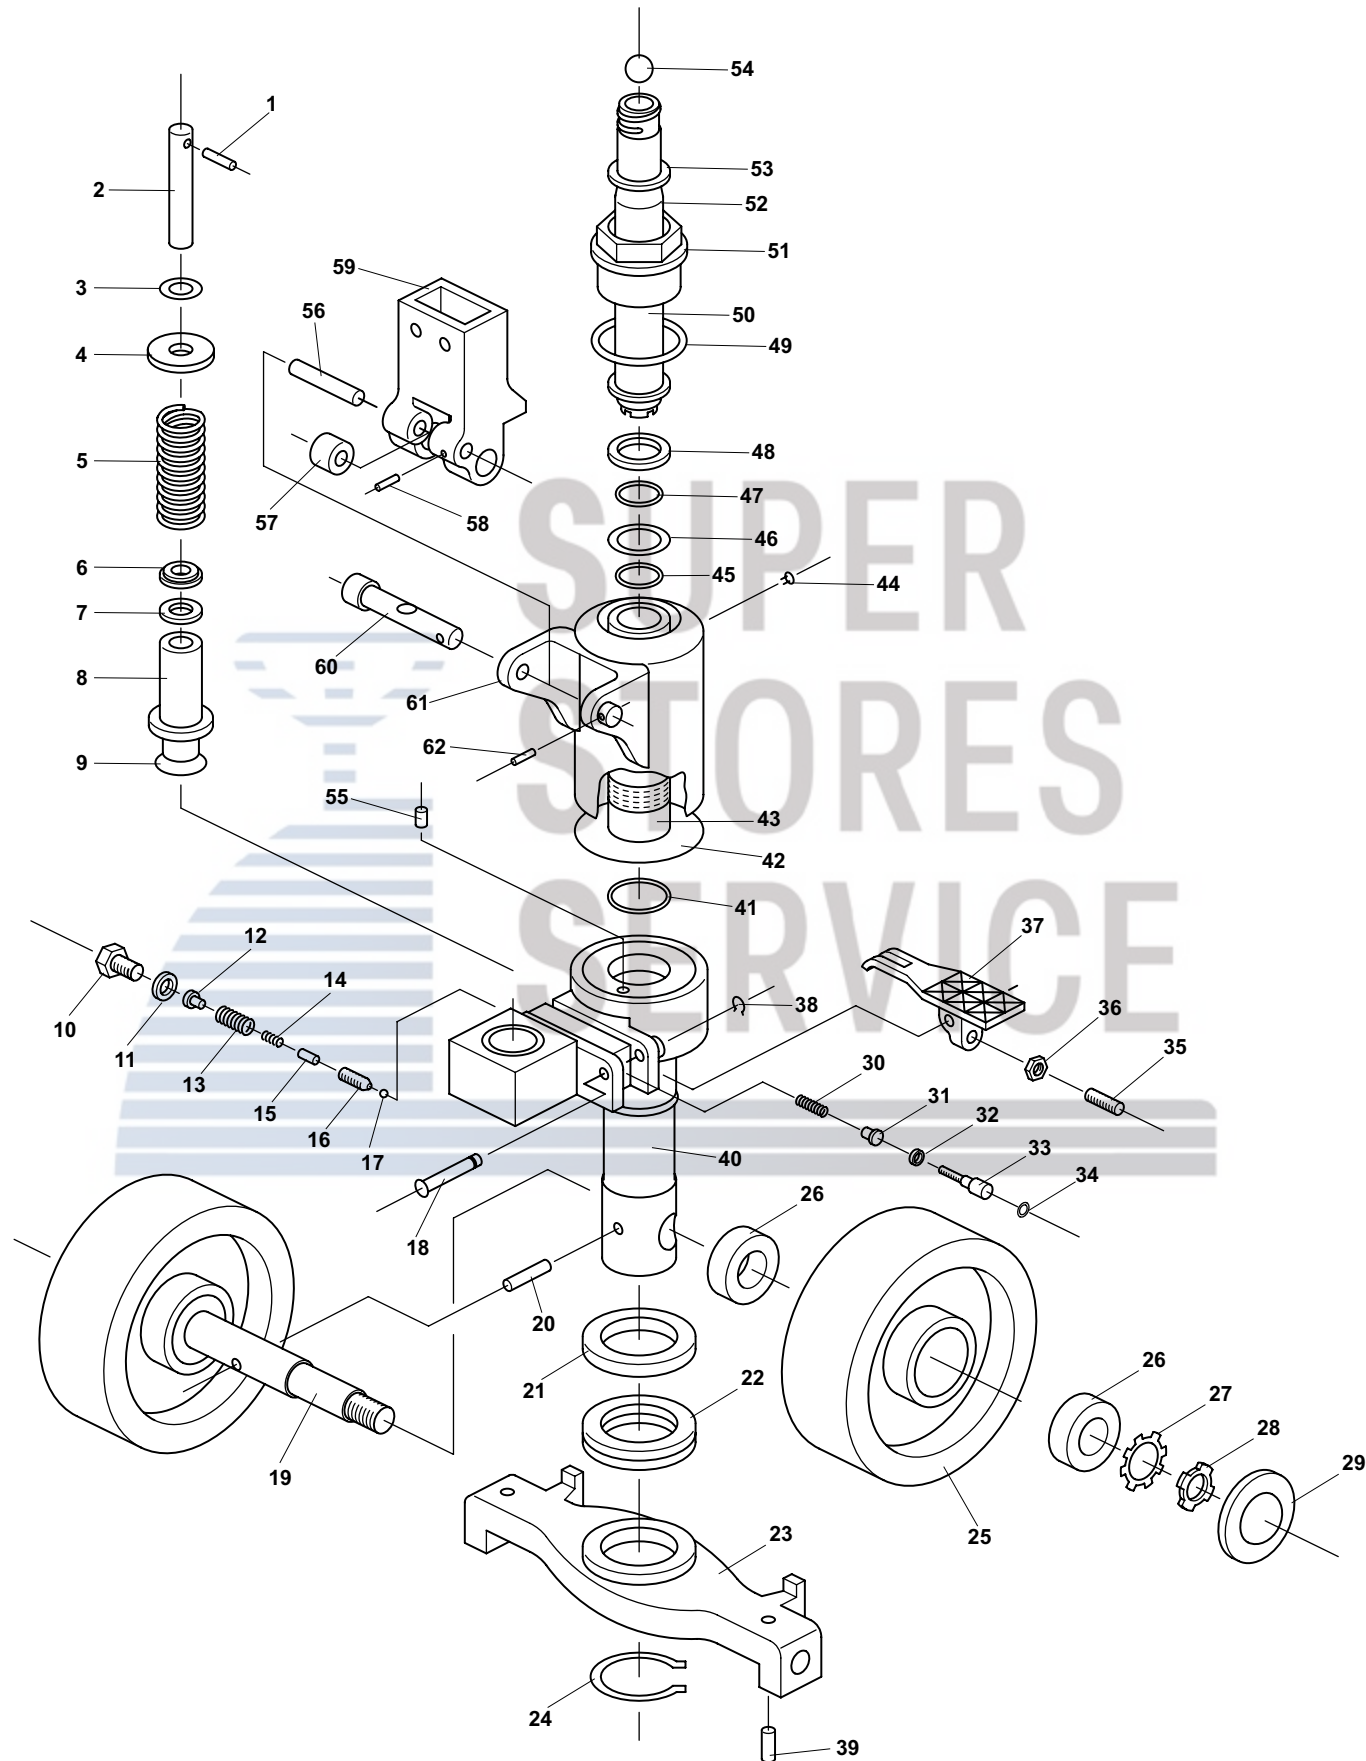

Atlas Zenith (Type 9) Hydraulic Unit

Atlas Zenith (Type 9) Hydraulic Unit

Item	Part No.	Description
1	Z-1101	Pin
2	Z-2102A	Pump Piston
3	Z-1104	Washer
4	Z-1105	Washer
5	Z-1107	Spring
6	A Z-2104	Scraper
7	A Z-2105	U-Cup
8	Z-2110A	Pump Cylinder
9	A Z-1111	O-Ring
10	Z-1112	Plug
11	A Z-1113	Seal
12	Z-1114	Spring Seat
13	Z-1115	Spring
14	Z-1116	Spring
15	Z-1117	Spindle
16	Z-1118	Valve Seat
17	Z-1119	Valve Ball
18	Z-1120	Pin
19	Z-1121	Steer Axle
20	Z-1122	Spring Pin
21	Z-2123A	Bearing Cover
22	Z-1124	Thrust Bearing
23	Z-2125A	Traverse
24	Z-1126	Snap Ring
25	Z-1127	Steer Wheel Assembly, Nylon W/ Bearings
	Z-1128	Steer Wheel Assembly, Black Poly On Nylon Hub W/ Bearings
	Z-1128-HD	Steer Wheel Assembly, Red Ultra-Poly On Aluminum Hub W/Bearings
	GWK-ATZ-CK	Complete Wheel Kit, (2) Ultra-Poly Load Roller Assemblies (70D), (2) Poly Steer Wheel Assemblies W/ Bearings, Axles & Fasteners
26	Z-1129	Bearing
27	Z-1130	Tab Washer
28	Z-1131	Round Nut
29	Z-1132	Hub Cap
30	Z-1134	Spring
31	Z-1135	Spring Guide
32	A Z-1136	Seal
33	Z-1137	Release Pin
34	A Z-1138	O-Ring
35	Z-1139	Adjustment Screw
36	Z-1140	Lock Nut
37	Z-1141	Release Lever
38	Z-1147	Snap Ring

Item	Part No.	Description
39	Z-1123	Roll Pin
40	Z-1148A	Pump Base
41	A Z-1149	O-Ring
42	A Z-1150	Back-Up Ring
43	Z-1151	Ram Cylinder
44	A Z-1152	Oil Plug
45	Z-1153	Retaining Ring
46	Z-1154	Washer
47	A Z-1155	O-Ring
48	A Z-1156	U-Cup
49	A Z-1157	Ring Seal
50	Z-1158	Lift Ram
51	Z-1159	Cylinder Cap
52	A Z-1160	O-Ring
53	A Z-1161	Scraper
54	Z-1162	Ball
55	Z-1172	Filter
56	Z-1180	Roller Pin
57	Z-1181	Roller
58	Z-1182	Roll Pin
59	Z-1183	Handle Base
60	Z-1184	Pivot Pin
61	Z-1186	Reservoir
62	Z-1185	Roll Pin
Kits A	Z-1188	Complete Seal Kit
	Z-1189	Hydraulic Unit
	HU AT-5500	Rebuilt Hydraulic Unit-Exchange

Complete Wheel Kit