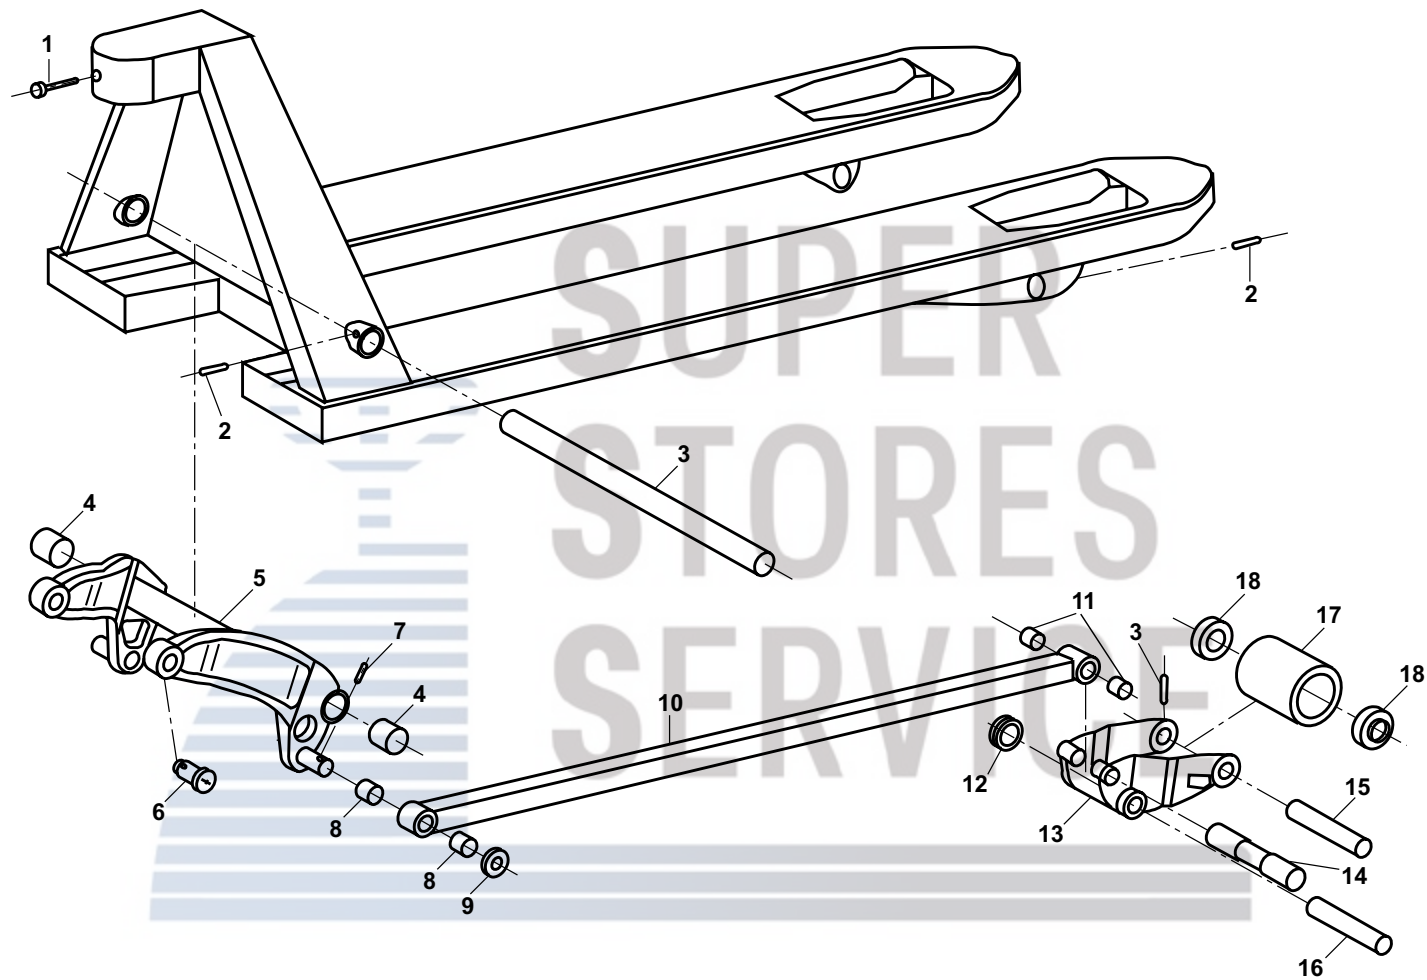

Blue Giant MT-50 Frame

Blue Giant MT-50 Frame

Item	Part No.	Description
1	906-0100	Bolt
2	906-0076	Roll Pin
3	906-0074	Lifting Link Shaft, for 27" Wide Jack
4	906-0017	Bushing
5	906-0101	Lifting Link, for 27" Wide Jack
6	906-0046	Shoulder Pin
7	906-0042	Cotter Pin
8	906-0018	Bushing
9	906-0048	Washer
10	906-0085	Push Rod, 48" Fork
11	906-0022	Bushing
12	906-0004	Exit Roller

Item	Part No.	Description
13	906-0095	Load Roller Bracket
14	906-0015	Push Rod Axle
15	906-0013	Load Roller Axle
16	906-0014	Pivot Axle
17	906-0023-D-A	Load Roller Assembly, Red Ultra-Poly On Aluminum Hub W/ Bearings
	906-0023-P-A	Load Roller Assembly, Black Ultra-Poly On Steel Hub W/ Bearings
	906-0023-N-A	Load Roller Assembly, Nylon W/ Bearings
	906-0023-S-A	Load Roller Assembly, Steel W/ Bearings
18	906-0041	Ball Bearing