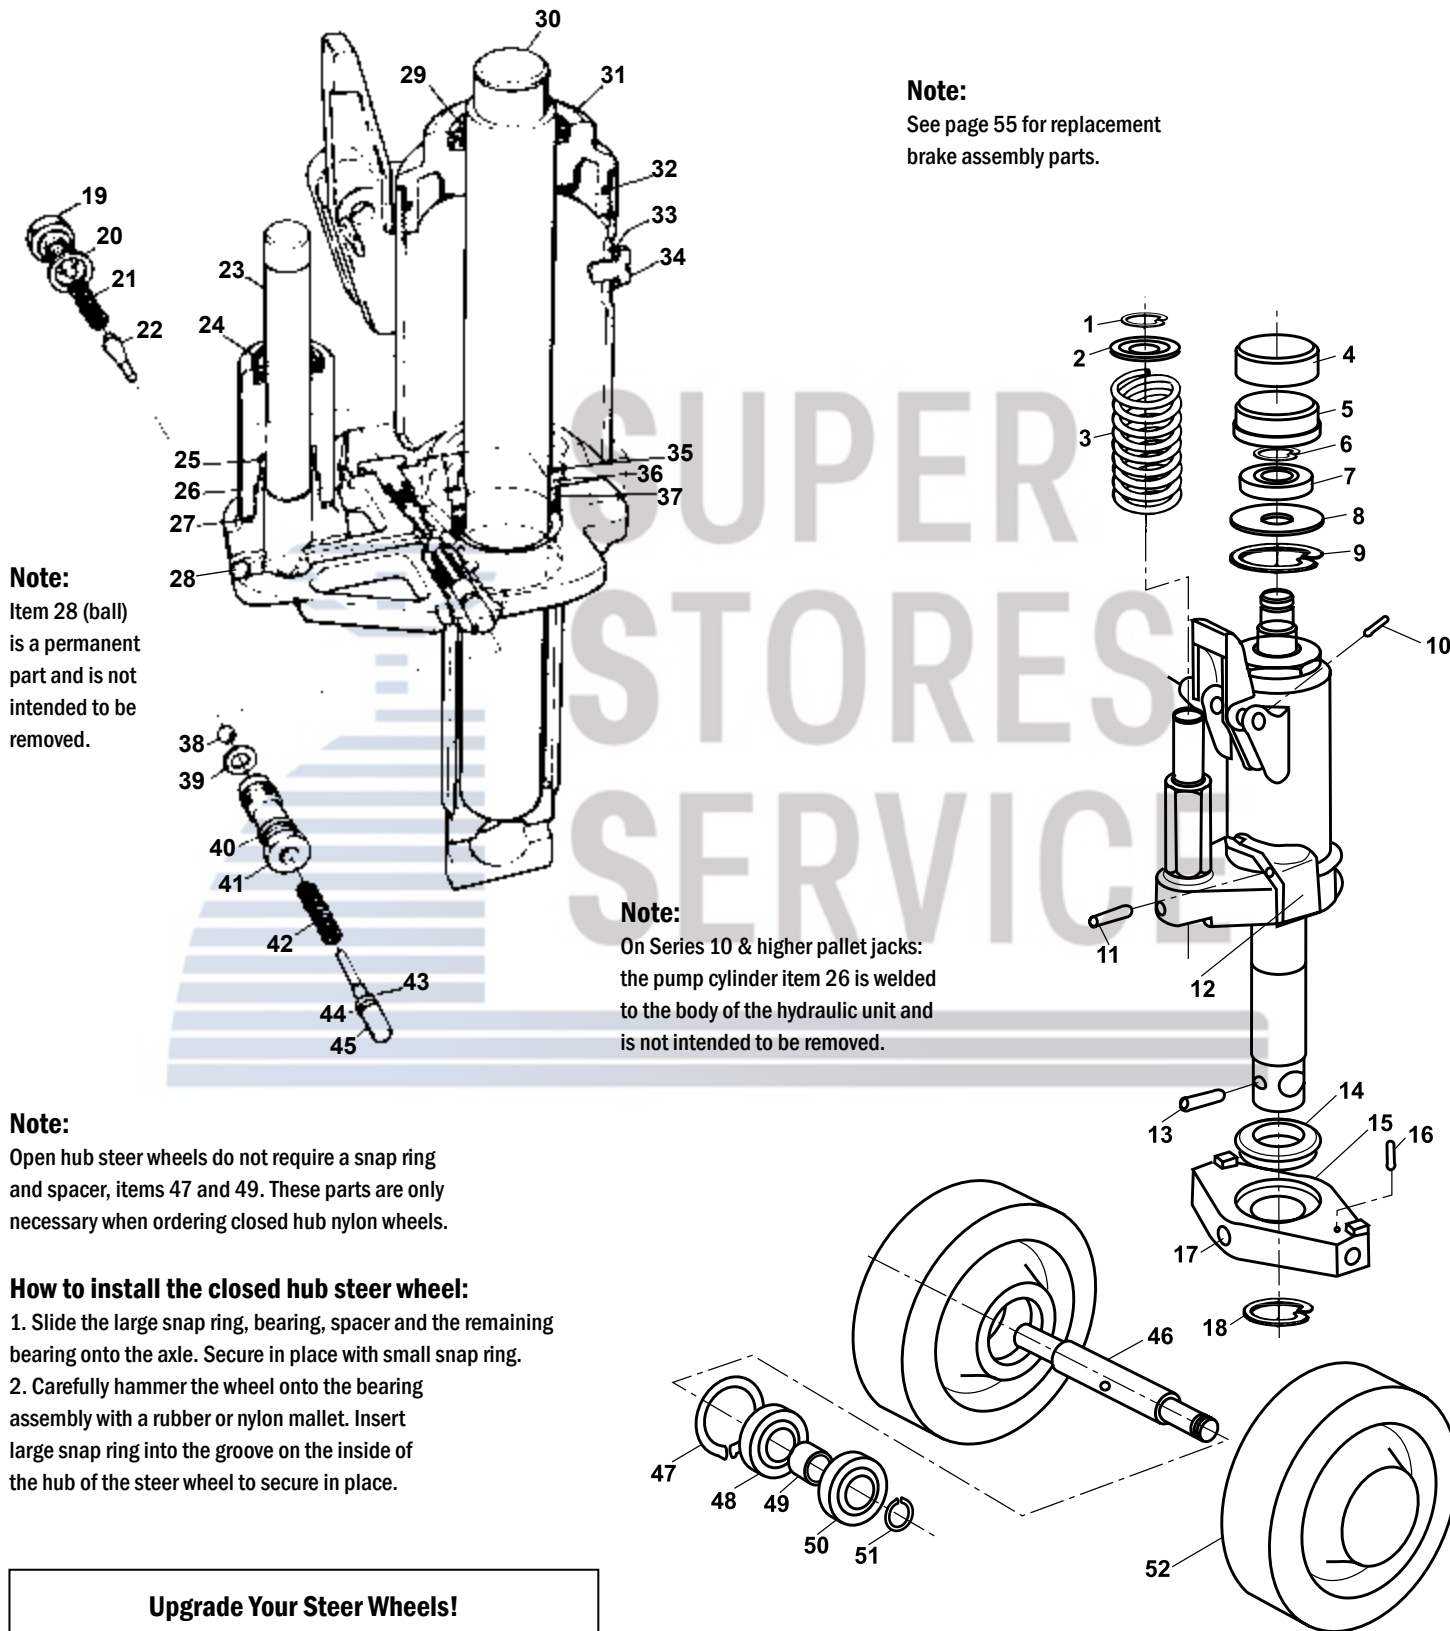

BT L 2000, L 2300, L 2000-U and L 2300-U Hydraulic Unit

Upgrade Your Steer Wheels!
Try Our Aluminum Hub/Ultra-Poly Tread Wheels

BT L 2000, L 2300, L 2000-U and L 2300-U Hydraulic Unit

Item	Part No.	Description
1	20043	Snap Ring
2	47450	Washer
3	65245	Spring
4	47997	Insert
5	47996	Bearing Cap, Steel
	164675	Bearing Cap (Series 12), Nylon
6	20041	Snap Ring
7	20018	Bearing
8	47995	Washer
9	20076	Snap Ring
10	20071	Roll Pin
11	A B 20104	Roll Pin
12	47070	Release Lever
13	20868	Roll Pin
14	22052	Traverse Bearing
15	47092	Traverse
16	20001	Roll Pin
17	20026	Grease Fitting (Threaded)
18	20011	Snap Ring
19	43713	Screw Plug
20	ABCF 37218	Washer
21	A B 39106	Spring
22	A B 47049	Valve
23	47043	Piston
	130168	Piston (Series 10, 11 and 12)
24	ABCD 21060	Scraper
25	ABCD 21065	U-Cup (Series 10)
	ABCD 22033	U-Cup
26	47042	Pump Cylinder
27	ABCD 47044	Washer
28	N/A	Ball (Do Not Remove)
29	ABCE 20066	Scraper
30	47985	Ram
31	47037	Top Nut
32	ABCE 21024	O-Ring
33	ABCE 21742	Washer
34	20345	Filler Plug
35	A B 20101	Snap Ring
36	A B 47039	Bushing
37	ABCE 22034	U-Cup
38	ABCF 20065	Ball
39	ABCF 47050	Washer
40	ABCF 22032	O-Ring
41	A 129209	Release Pin Guide