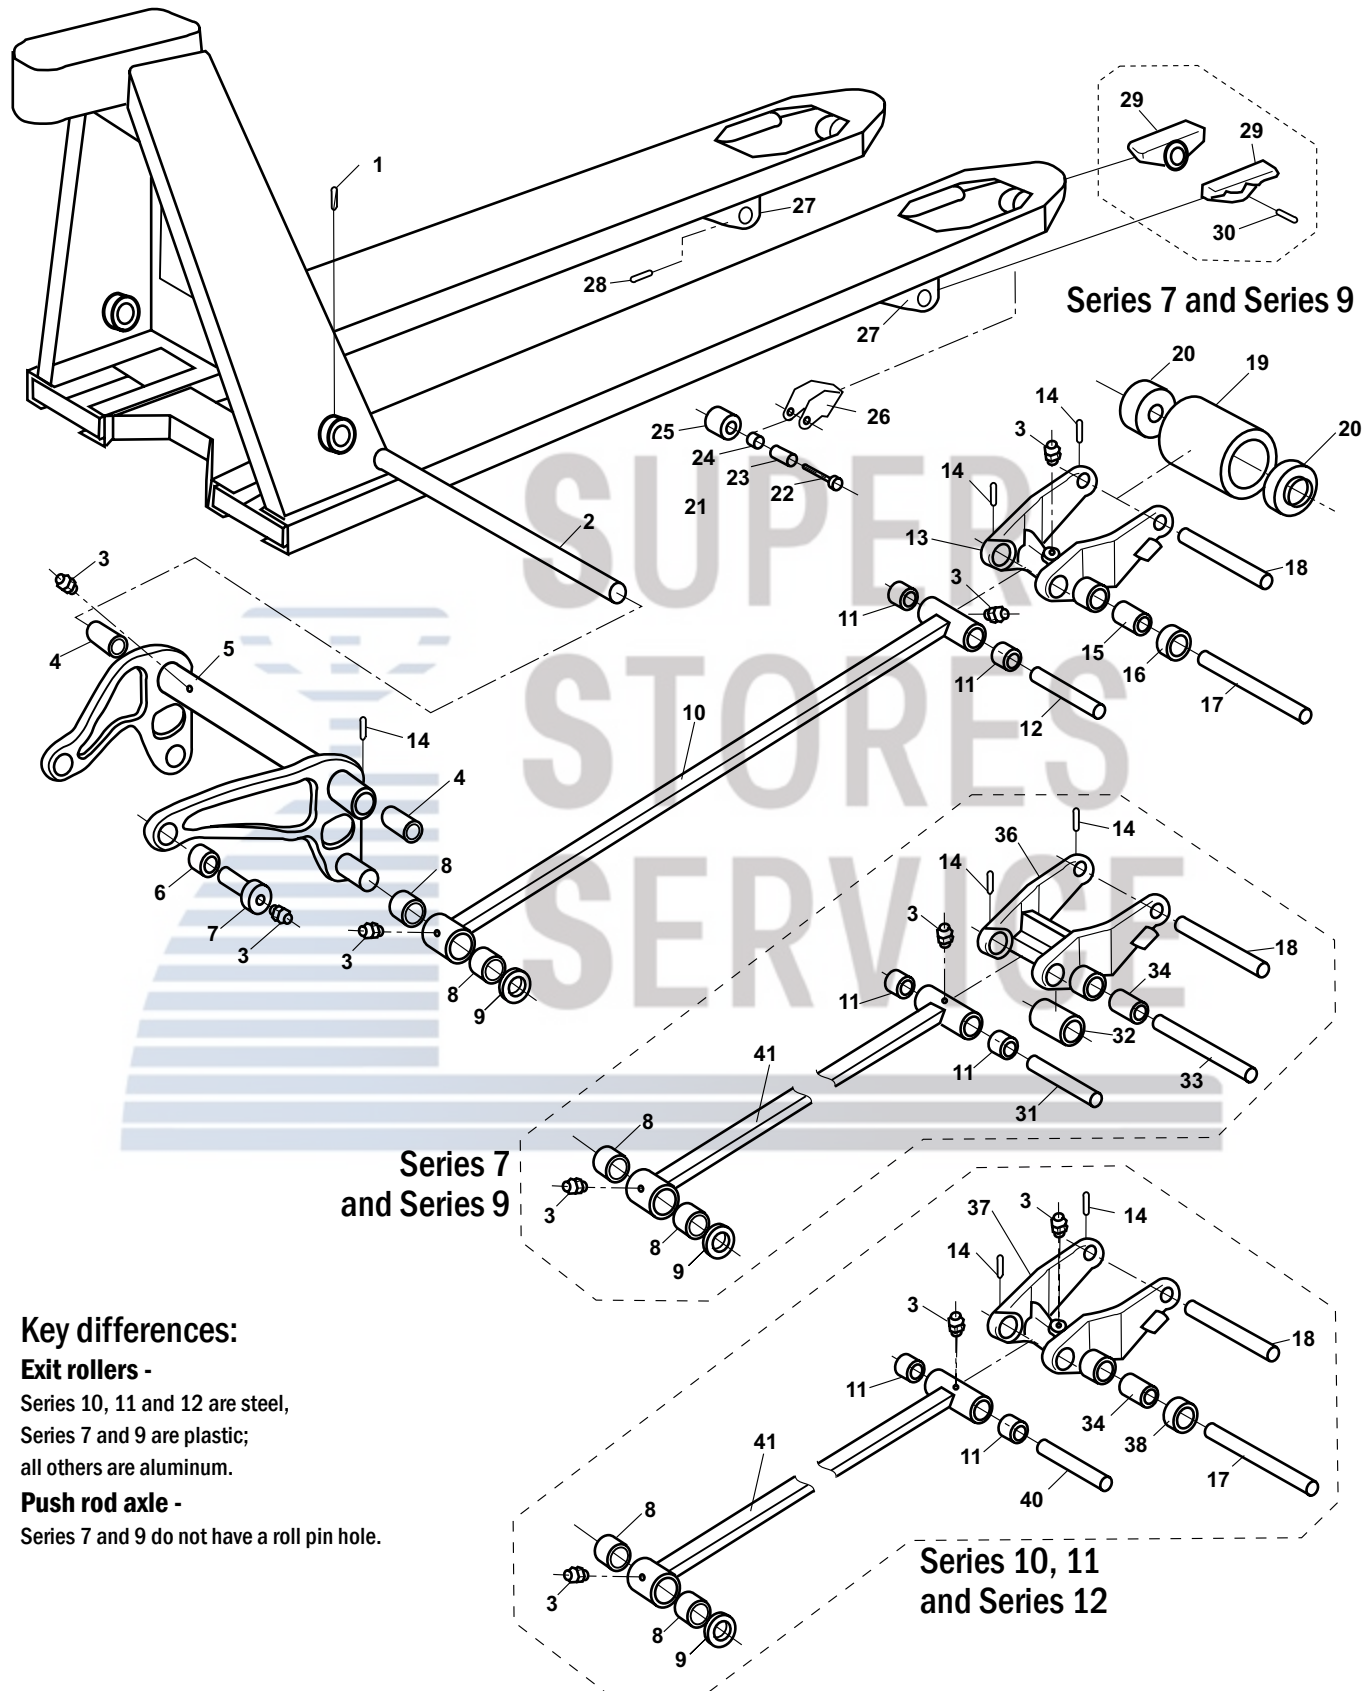

# BT L 2000 and L 2300 Frame

**Key differences:**

**Exit rollers -**  
Series 10, 11 and 12 are steel,  
Series 7 and 9 are plastic;  
all others are aluminum.

**Push rod axle -**  
Series 7 and 9 do not have a roll pin hole.

# BT L 2000 and L 2300 Frame

Item	Part No.	Description
1	22128	Roll Pin
2	47157	Lifting Link Shaft, 27" Wide Jack
3	20026	Grease Fitting (Threaded)
	27662	Grease Fitting (Press-In)
4	47167	Bushing
5	64183	Lifting Link, 27" Wide Jack
6	30018	Bushing
7	127304	Shoulder Pin, Series 10
	166701	Shoulder Pin, Series 11 and 12
8	30023	Bushing
9	20013	Washer
10	48264	Push Rod, 48" Forks
11	47117	Bushing
12	47120	Push Rod Axle
13	47137	Load Roller Bracket
14	20001	Roll Pin
15	30024	Bushing
16	58027	Exit Roller (Steel, 11.5 to 12mm Thick)
17	47134	Pivot Axle
18	179393	Load Roller Axle (Stainless Steel)
	111257	Load Roller Axle
19	167605-D	Load Roller Assembly, Red Ultra-Poly On Aluminum Hub W/ Bearings, 3-1/4" Dia.
	167605	Load Roller Assembly, Black Ultra-Poly On Steel Hub W/ Bearings, 3-1/4" Dia.
	167602	Load Roller Assembly, Nylon W/ Bearings, 3-1/4" Dia.
	167601	Load Roller Assembly, Steel W/ Bearings
	GWK-BTL-LW	Load Wheel Kit, (2) Black Ultra-Poly (70D), Load Roller Assemblies, W/ Bearings, Axles & Fasteners