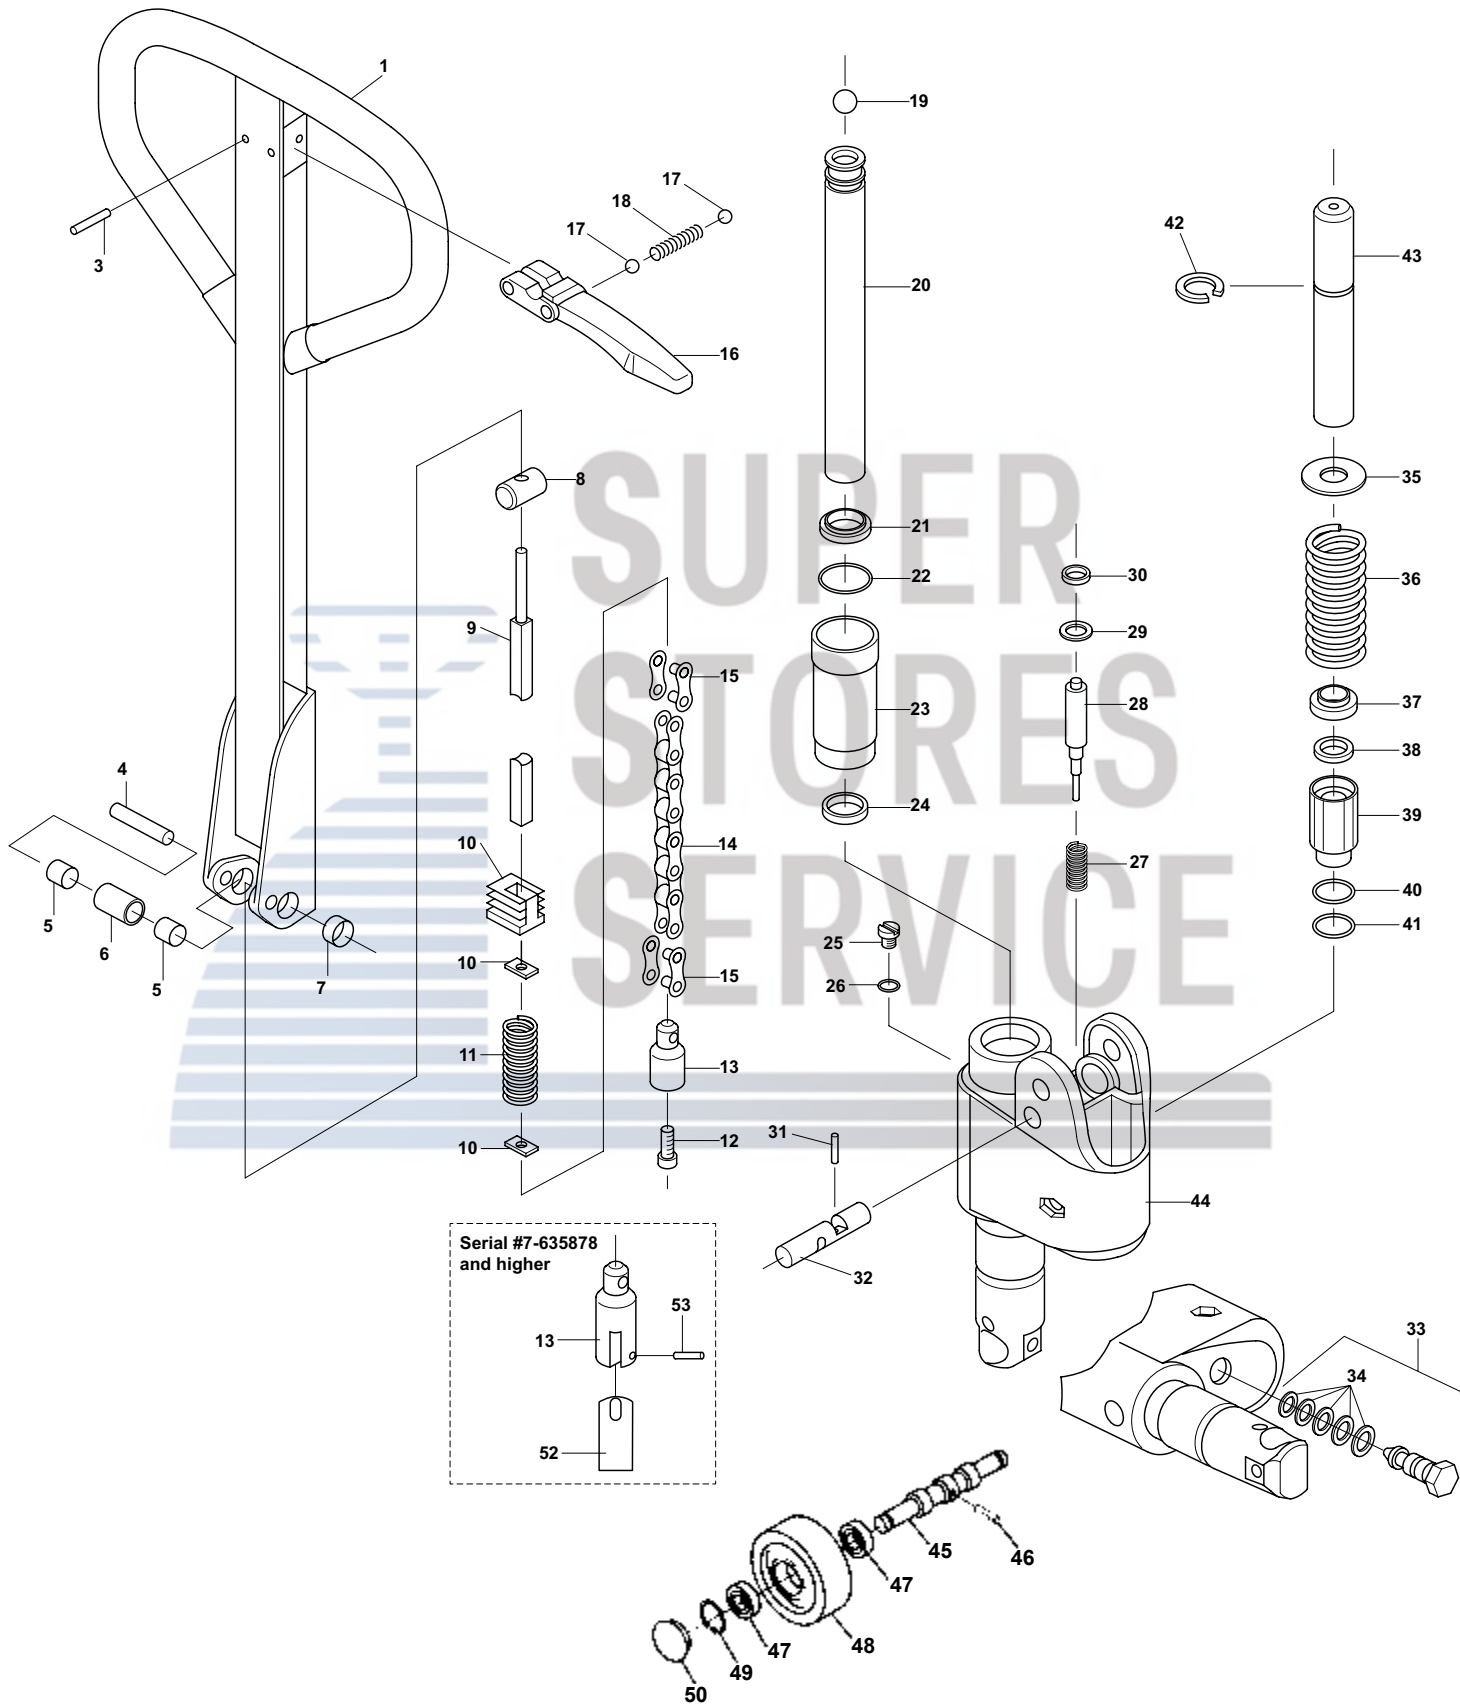

Crown Newer PTH50 Hydraulic Unit

Serial #7-512501 and Higher

Crown Newer PTH50 Hydraulic Unit

Serial #7-512501 and Higher

Item	Part No.	Description
1	44521-012	Handle Assembly (Includes Items 3-18) Serial #7-512501 - 7-635877
	144546-012	Handle Assembly (Includes Items 3-18, 52-53) Serial #7-635878 & Higher
3	50000-012	Roll Pin
4	46235	Roller Axle
5	55084-001	Bushing
6	46236	Roller
7	55084-003	Bushing
8	44531	Barrel Nut
9	44527	Control Rod
KITS	144545	Control Rod Assembly (Includes Items 9, 13-15, 52, 53)
10	44586	Insert
11	79918	Spring
12	50005-002	Screw
13	44535	Chain Connector Serial #7-512501 - 7-635877
	144081	Chain Connector, Serial #7-635878 & Higher
14	46128	Chain Assembly
15	46127	Master Link
16	44600	Release Lever
17	55001-007	Ball
18	41292	Spring
19	55001-010	Ball
20	46234	Ram
21	A B 54001-008	Scraper
22	A B 50012-025	Snap Ring
23	41165	Ram Cylinder
24	A B 54015-001	U-Cup
25	41181	Filler Plug
26	A B 50011-010	Washer
27	A B 44456	Spring
28	B 816819	Control Piston
29	A B 818263	O-Ring
30	A B 818261	Wiper
31	A B 50000-070	Roll Pin
32	816818	Pin, Serial #7-512501 - 7-635877
	144080	Camshaft, Serial #7-635878 & Higher
33	B 818252	Pump Cartridge Assembly
34	A B 819180	Kit: 3 O-Rings & 2 Backuprings
35	44452	Washer
36	44570	Spring
37	A B 54001-009	Scraper