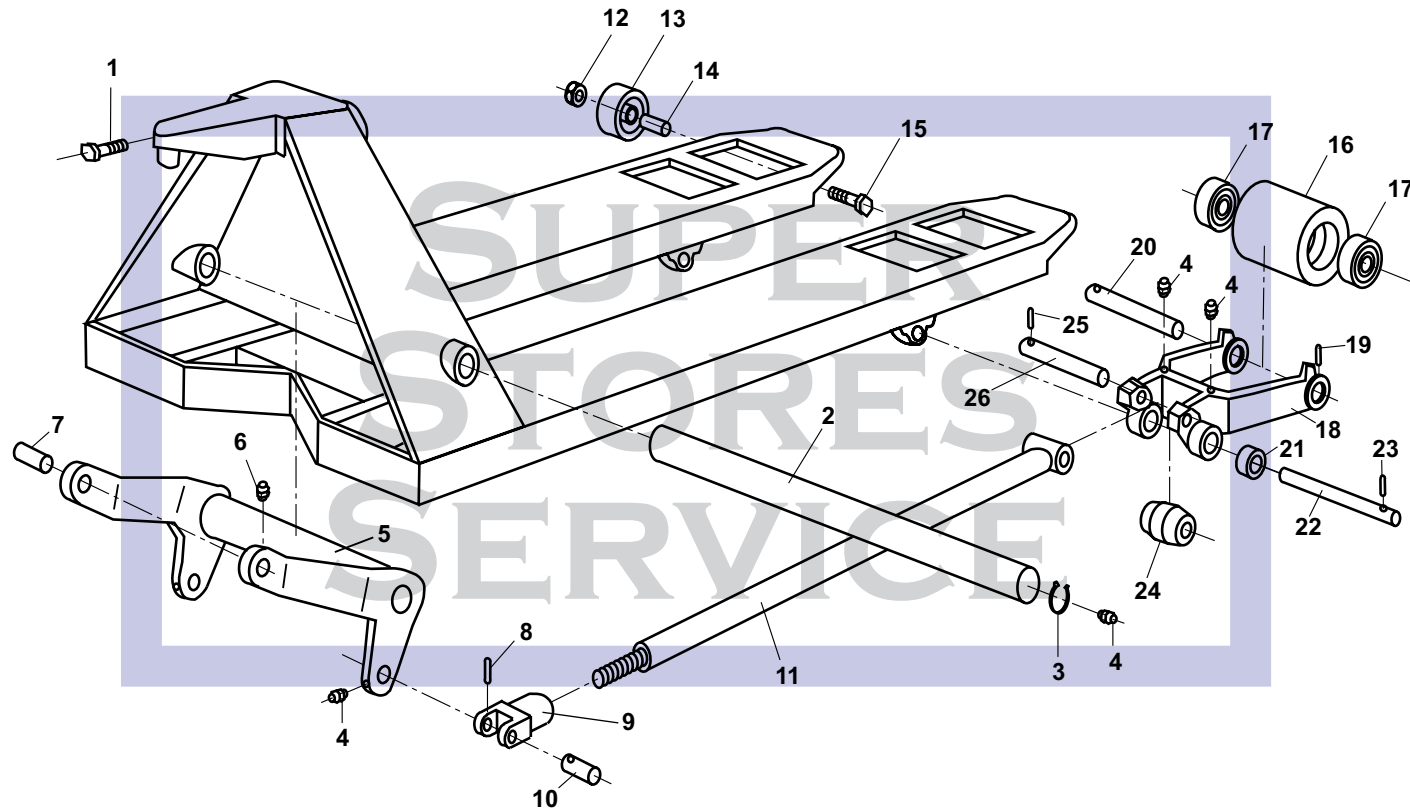

# Clark CJ55 Frame

# Clark CJ55 Frame

Item	Part No.	Description
1	1808308	Set Screw
2	1808284	Bell Crank Shaft (20.5" Frame)
	1808285	Bell Crank Shaft (27" Frame)
3	1808286	Locking Ring
4	1808279	Oiler
5	1808309	Bell Crank, 20.5" Fork
	1808310	Bell Crank, 27" Fork
6	1808287	Oiler
7	1808278	Bell Crank Pin
8	1808280	Roll Pin
9	1808281	Joint
10	1808282	Joint Pin
11	1808283	Push Rod
12	1808306	Nut
13	1808305	Entry Roller
14	1808304	Sleeve
15	1808303	Bolt

Item	Part No.	Description
16	1808300	Load Roller Assembly, Black Ultra Poly (70D) on Steel Hub W/Bearings & Washers
	1808301	Load Roller Assembly, Nylon W/Bearings & Washers
	1808302	Load Roller Assembly, Steel W/Bearings & Washers
	GWK-CJ55-LW	Load Wheel Kit (2) Black Ultra-Poly (70D) Load Roller Assemblies W/Bearings, Axles & Fasteners
17	1808273	Bearing
18	1808296	Load Roller Bracket
19	1808295	Roll Pin
20	1808294	Load Wheel Axle
21	1808293	Rear Guild Roller
22	1808291	Hanger Axle
23	1808292	Roll Pin
24	1808288	Exit Roller
25	1808289	Roll Pin
26	1808290	Push Rod Axle

## Load Wheel Kit