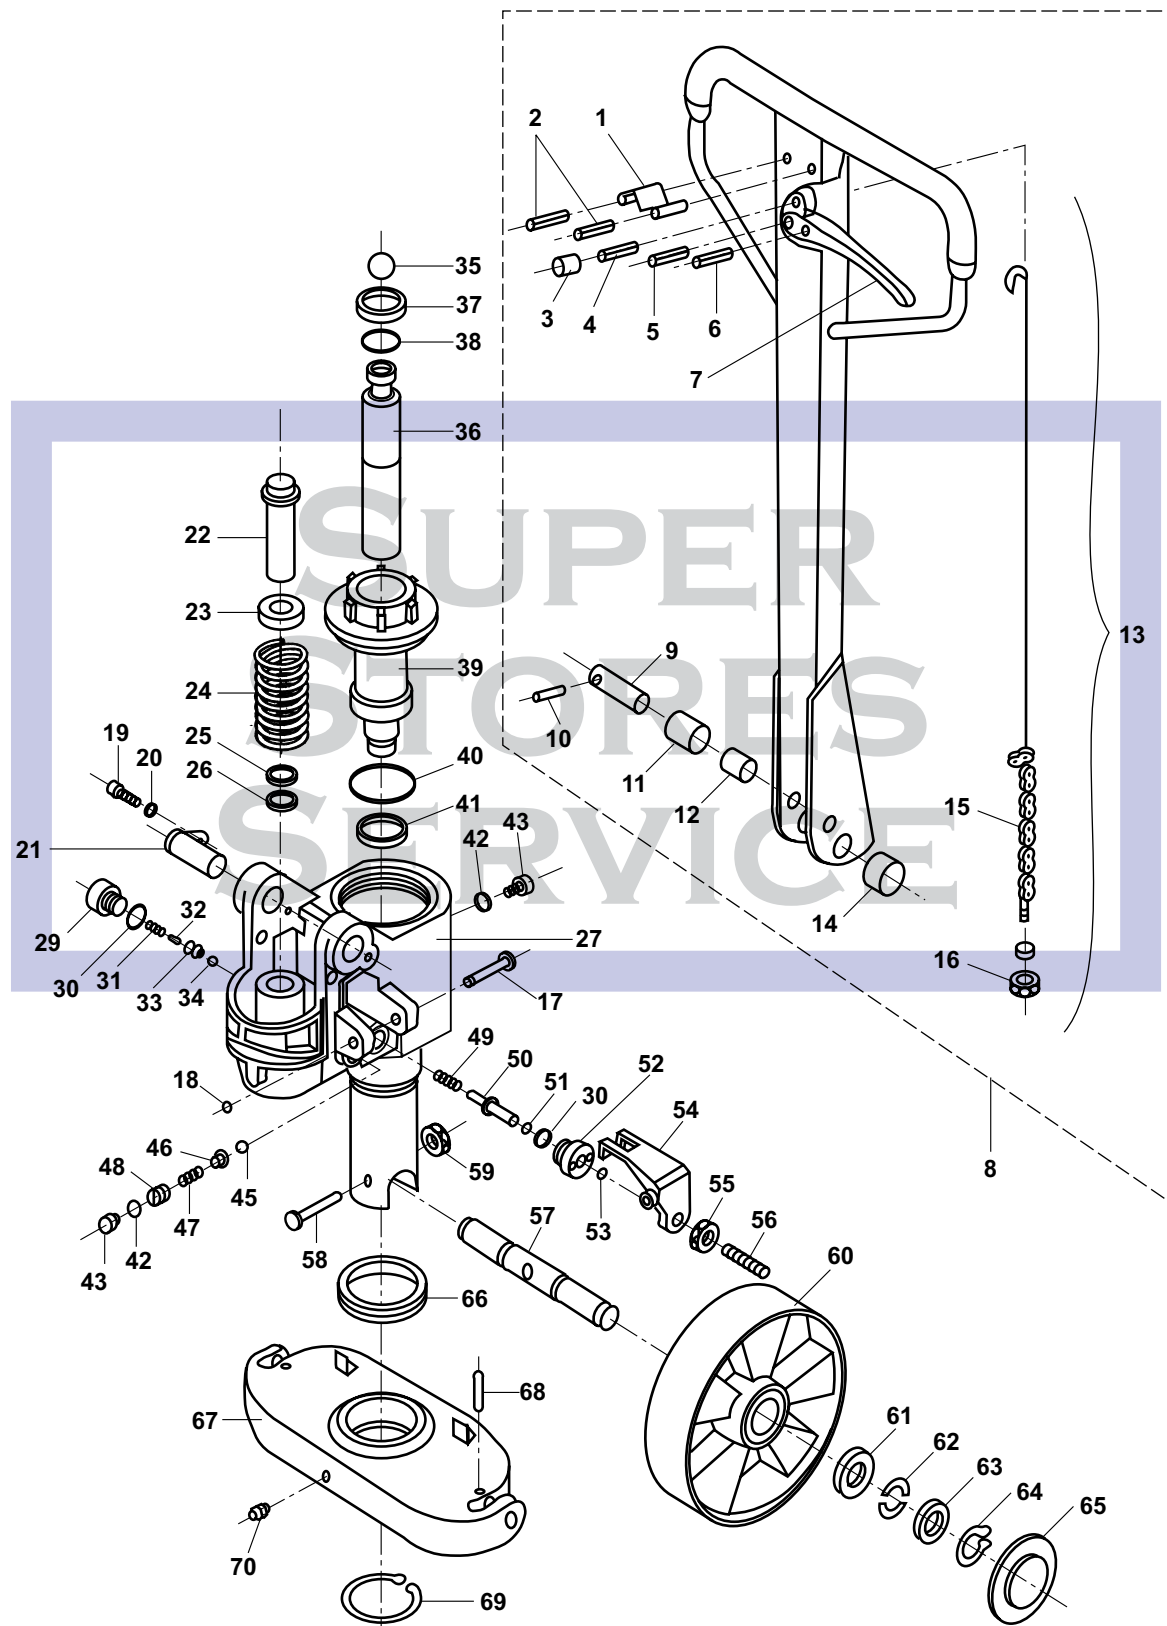

Clark CJ55 Hydraulic Unit

Clark CJ55 Hydraulic Unit

Item	Part No.	Description
1	1808101	Handle Spring
2	1808102	Roll Pin
3	1808103	Nylon Roller
4	1808104	Roll Pin
5	1808105	Roll Pin
6	1808106	Roll Pin
7	1808107	Control Lever
8	1808263	Handle Assembly Complete
9	1808109	Handle Roller Pin
10	1808110	Roll Pin
11	1808111	Pressure Roller
12	1808112	Handle Roller Bushing
13	1808113-A	Control Rod Assembly, Includes Lever #7
14	1808114	Handle Bushing
15	1808115	Chain
16	1808116	Adjustment Nut
17	1808140	Lever Plate Bolt
18	1808154	Retaining Ring
19	1808117	Screw
20	1808153	Lock Washer
21	1808118	Handle Pivot Pin
22	1808147	Pump Piston
23	1808148	Spring Cap
24	1808149	Handle Return Spring
25	1808150	Wiper
26	1808151	U-Cup
27	1808262	Pump Assembly Complete, Inc 17-34 & 36-56
29	1808119	Screw Plug
30	1808120	Seal Washer
31	1808121	Spring
32	1808122	Valve Spindle
33	1808123	Valve Seat
34	1808124	Chrome Ball
35	1808146	Chrome Ball
36	1808152	Lift Piston
37	1808145	Wiper
38	1808144	O-Ring
39	1808143	Cylinder Cap
40	1808142	O-Ring
41	1808141	U-Cup
42	1808126	Seal Washer
43	1808127	Bolt
45	1808139	Chrome Ball
46	1808138	Ball Valve Seat
47	1808137	Spring
48	1808136	Bolt
49	1808128	Spring
50	1808129	Strike Pin
51	1808130	O-Ring
52	1808131	Sleeve
53	1808132	O-Ring
54	1808135	Lever Plate
55	1808134	Nut
56	1808133	Adjustment Screw
57	1808264	Steer Wheel Axle
58	1808265	Steer Wheel Axle Bolt
59	1808311	Nut
60	1808270	Steer Wheel Assembly, Black Ultra Poly on Nylon W/Bearings
	1808271	Steer Wheel Assembly, Nylon W/Bearings
	1808272	Steer Wheel Assembly, Steel W/Bearings
	GWK-CJ55-CK	Complete Wheel Kit, (2) Ultra Poly Load Roller Assemblies (70D) (2) Poly Steer Wheel Assemblies W/Bearings, Axles & Fasteners
61	1808273	Bearing
62	1808274	Locking Ring, Half Round
63	1808275	Washer
64	1808276	Snap Ring
65	1808277	Hub Cap
66	1808266	Thrust Bearing
67	1808267	Thrust Plate
68	1808268	Roll Pin
69	1808269	Snap Ring
KITS		
A	1808155	Seal Kit