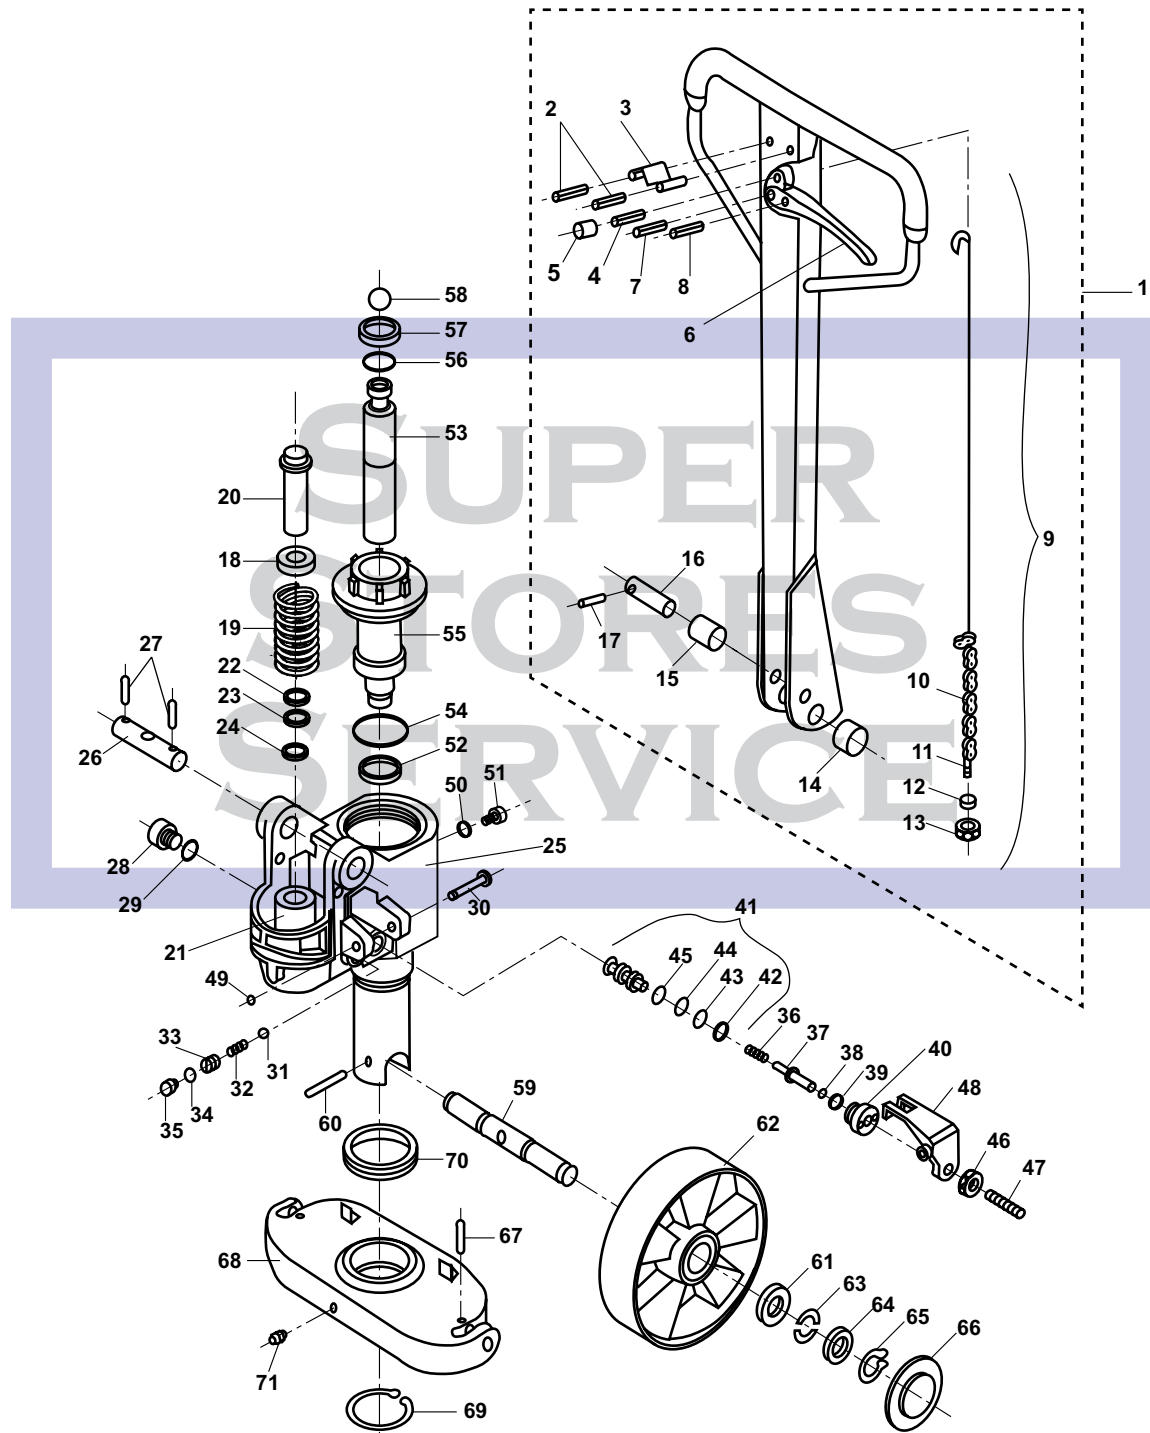

Jet PTW Series Hydraulic Unit

Jet PTW Series Hydraulic Unit

Item	Part No.	Description
1	PT2036-3-1	Handle Assembly
2	PT2036-1-2	Roll Pin
3	PT2036-1-3	Blade Spring
4	PT2036-1-4	Roll Pin
5	PT2036-1-5	Rubber Stop
6	PT2036-1-6	Lowering Lever
7	PT2036-1-7	Roll Pin
8	PT2036-1-8	Roll Pin
9	PT2036-1-9	Control Rod Assembly
10	PT2036-1-10	Chain
11	PT2036-1-11	Chain Anchor
12	TS-1540031	Jam Nut
13	TS-1541011	Lock Nut
14	PT2036-1-14	Bushing
15	PT2036-1-15	Pressure Roller
16	PT2036-1-16	Roller Shaft
17	PT2036-1-17	Roll Pin
18	PT2036-2-1	Spring Cap
19	PT2036-2-2	Handle Return Spring
20	PT2036-2-3	Pump Piston
21	PT2036-2-4	Pump Cylinder
22	A PT2036-2-5	Wiper Seal
23	A PT2036-2-6	U-Cup
24	PT2036-2-7	Copper Washer
25	PT2036-3-2	Pump Assembly
26	PT2036-2-9	Handle Pivot Pin
27	PT2036-2-10	Roll Pin
28	PT2036-2-11	Valve Plug
29	A PT2036-2-12	Seal Washer
30	PT2036-2-13	Lever Pin
31	B PT2036-2-14	Chrome Ball
32	B PT2036-2-15	Overload Spring
33	B PT2036-2-16	Adjustment Screw
34	A,B PT2036-2-17	Seal Washer
35	B PT2036-2-18	Valve Plug
36	PT2036-2-19	Release Pin Spring
37	PT2036-2-20	Release Pin
38	A PT2036-2-21	O-ring
39	A PT2036-2-22	O-ring
40	PT2036-2-23	Valve Sleeve
41	PT2036-2-24	Valve Assembly
42	A PT2036-2-25	Backup Ring, 17MM