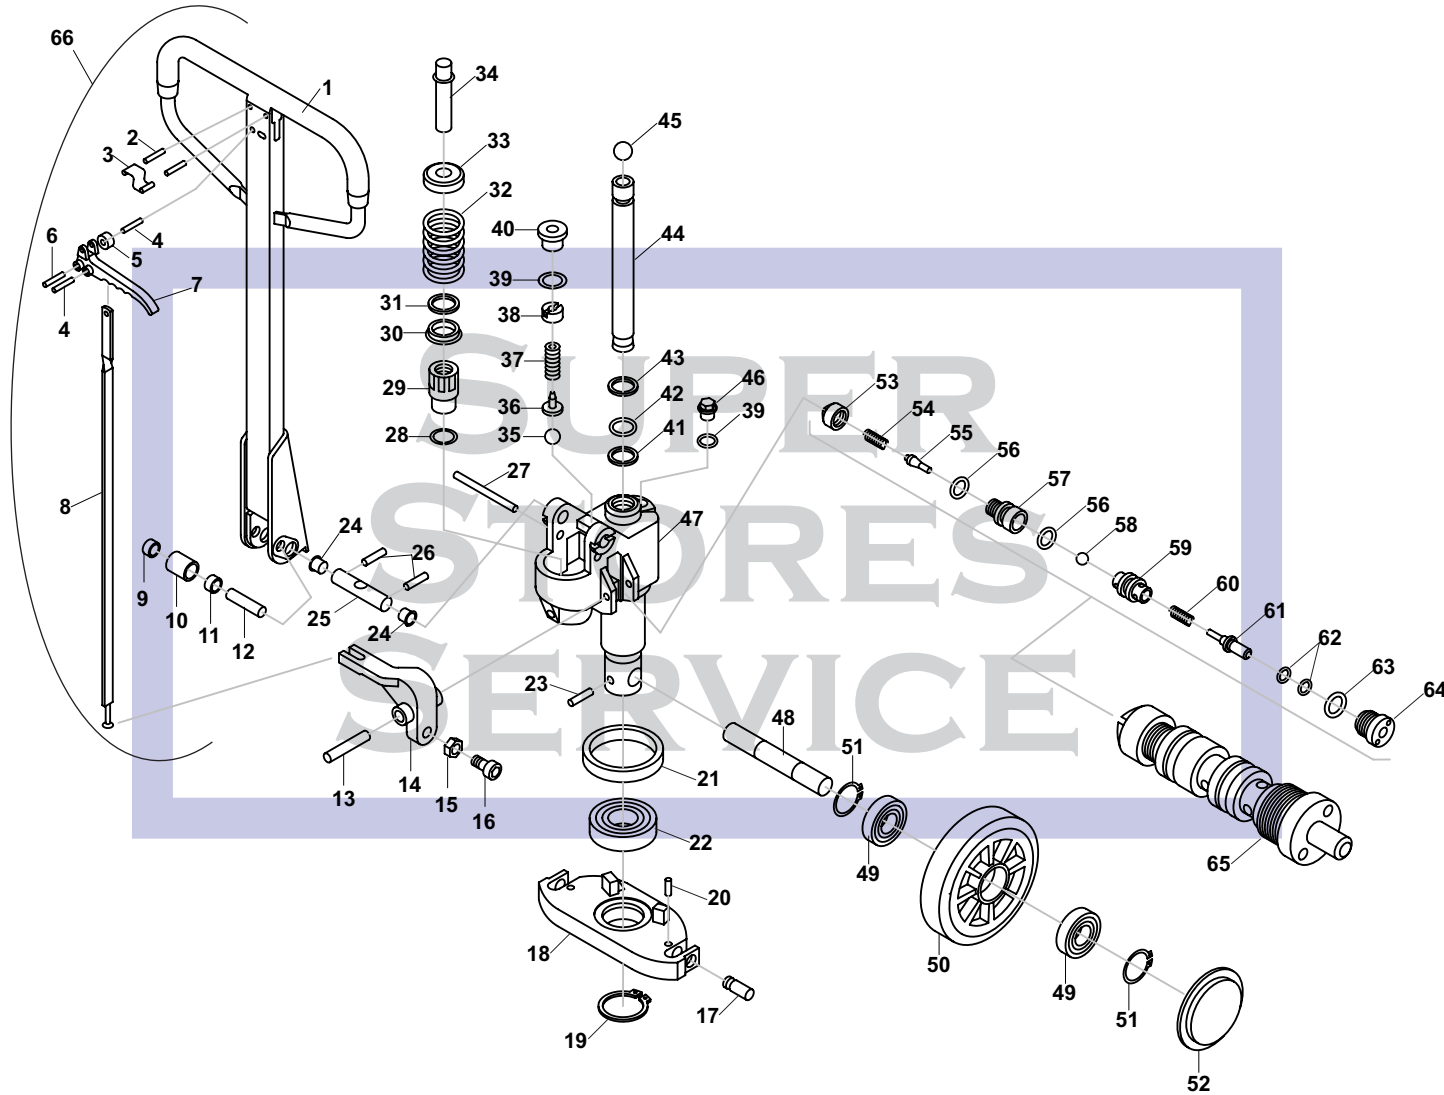

Jet PTX & JTX Hydraulic Unit

Jet PTX & JTX Hydraulic Unit

Item	Part No.	Description
1	PTX2748-001	Handle
2	PTX2748-002	Roll Pin
3	PTX2748-003	Block Spring
4	PTX2748-004	Roll Pin
5	PTX2748-005	Roller
6	PT3348J-077	Roll Pin
7	PTX2748-008	Control Lever
8	PTX2748-009	Release Rod
	JTX2748-009	Release Rod (JTX)
9	PTX2748-010	Oil Lite Bushing
10	PTX2748-011	Roller
11	PTX2748-012	Oil Lite Bushing
12	PTX2748-013	Roller Pin
13	PTX2748-014	Roll Pin
14	PTX2748-015	Release Lever
15	TS-2311061	Hex Nut
16	TS-1503051	Socket Head Cap Screw
17	PTX2748-018	Shoulder Pin
	JTX2748-018A	Shoulder Pin (JTX)
18	PTX2748-019A	Traverse
	JTX2748-019A	Traverse (JTX)
19	PTX2748-020A	Snap Ring
20	PT2748J-081	Roll Pin
21	PTX2748-022A	Washer
22	PTX2748-023	Ball Bearing
23	PT2748A-044	Roll Pin
24	PTX2748-027A	Oil Lite Bushing
25	PTX2748-028	Handle Pin
26	PTX2748-029	Roll Pin
27	PTX2748-030	Pump Retainer Pin
28	PTX2748-031A	Washer
29	PTX2748-032A	Plunger Housing
30	A, B PTX2748-033A	U-Cup
31	A, B PTX2748-034A	Wiper
32	PTX2748-035	Spring
33	PTX2748-036	Spring Cap
34	PTX2748-037A	Plunger Piston
35	SB-6MM	Steel Ball
36	PT2748A-030	Spring Base
37	PT2748A-030A	Spring
38	PTX2748-041	Release Screw
39	A, B PTX2748-042	O-Ring
40	PTX2748-043	Pressure Adjust Screw
41	A PTX2748-045A	U-Cup
	B JTX2748-045A	U-Cup (JTX)