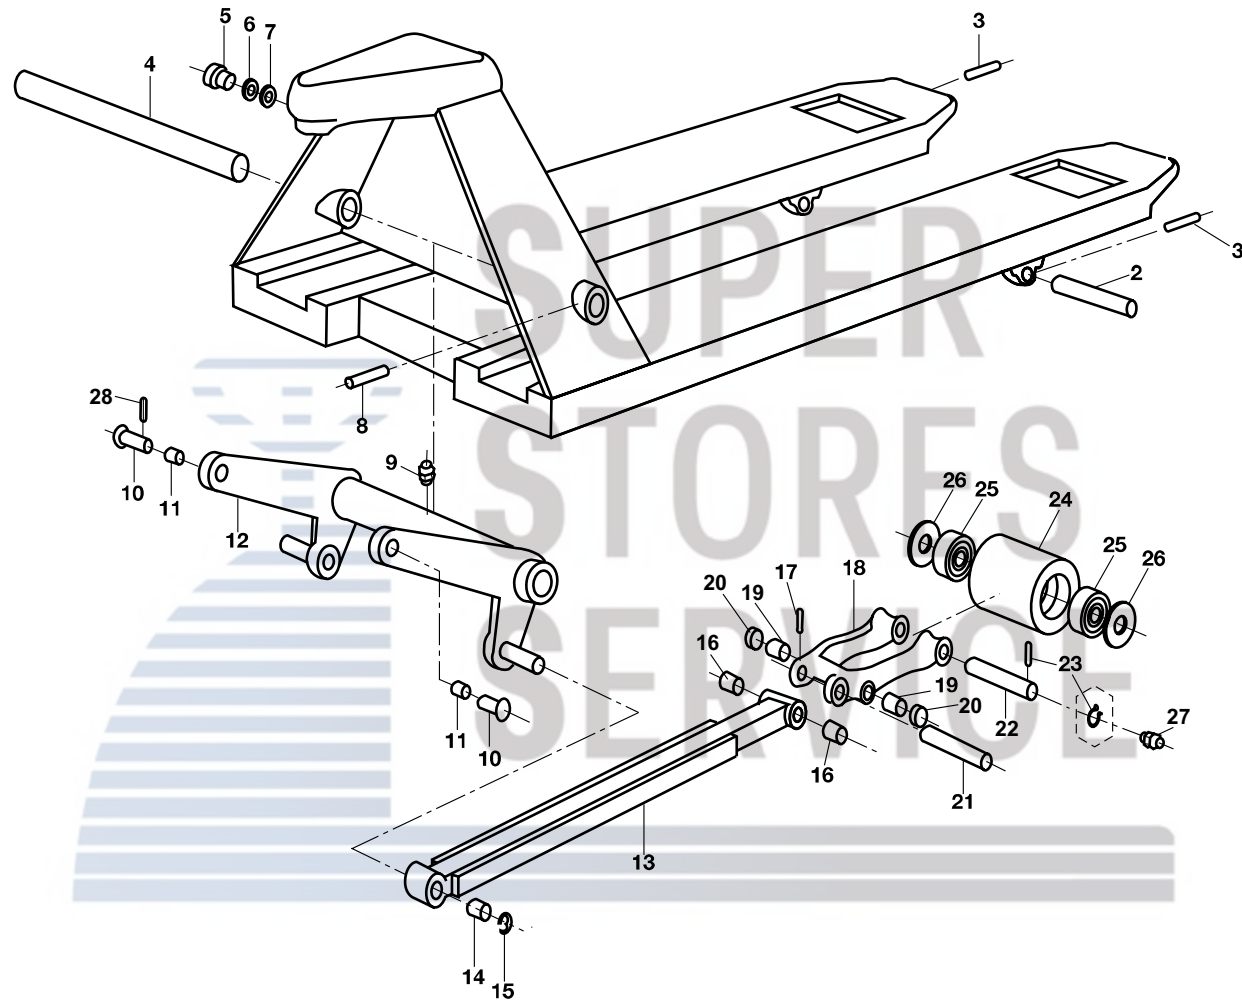

Jet A, L and J Frame

Jet A, L and J Frame

Item	Part No.	Description
2	PT2748L-078	Pivot Axle
	PT2748J-078	Pivot Axle
3	PT2748A-079	Spring Pin
	PT2748J-079	Spring Pin
4	PT2748A-071	Lifting Link Shaft, 27" Wide Jack
	PT2048A-071	Lifting Link Shaft, 20" Wide Jack
5	PT2748A-070	Bolt
6	PT2748A-069	Lock Washer
7	PT2748A-068	Washer
8	PT2748A-077	Spring Pin
9	PT2748A-073	Grease Fitting
10	PT2748A-074	Shoulder Pin
11	PT2748A-075	Bushing
12	PT2748A-076	Lifting Link, 27" Wide Jack
	PT2048A-076	Lifting Link, 20" Wide Jack
13	PT2736L-088	Push Rod, 36" Fork
	PT2742L-088	Push Rod, 42" Fork
	PT2748L-088	Push Rod, 48" Fork
	PT2748J-088	Push Rod, 48" Fork
14	PT2748A-090	Bushing
15	PT2748A-089	E-Ring
16	PT2748A-087	Bushing
	PT2748J-087	Bushing
17	PT2748A-081	Roll Pin
18	PT2748L-083	Load Wheel Bracket
	PT2748J-083	Load Wheel Bracket
19	PT2748L-085	Bushing
	PT2748J-085	Bushing
20	PT2748L-084	Exit Roller
21	PT2748L-086	Push Rod Pin Axle
	PT2748J-086	Push Rod Pin Axle
22	PT2748A-082	Load Roller Axle W/ Zerk, Before Serial # 704xxx
	PT2748J-082	Load Roller Axle W/ Zerk, After Serial #704xxx
23	PT2748L-081	Roll Pin, Use W/ PT2748A-082
	PT2748J-081	Snap Ring, Use W/ PT2748J-082