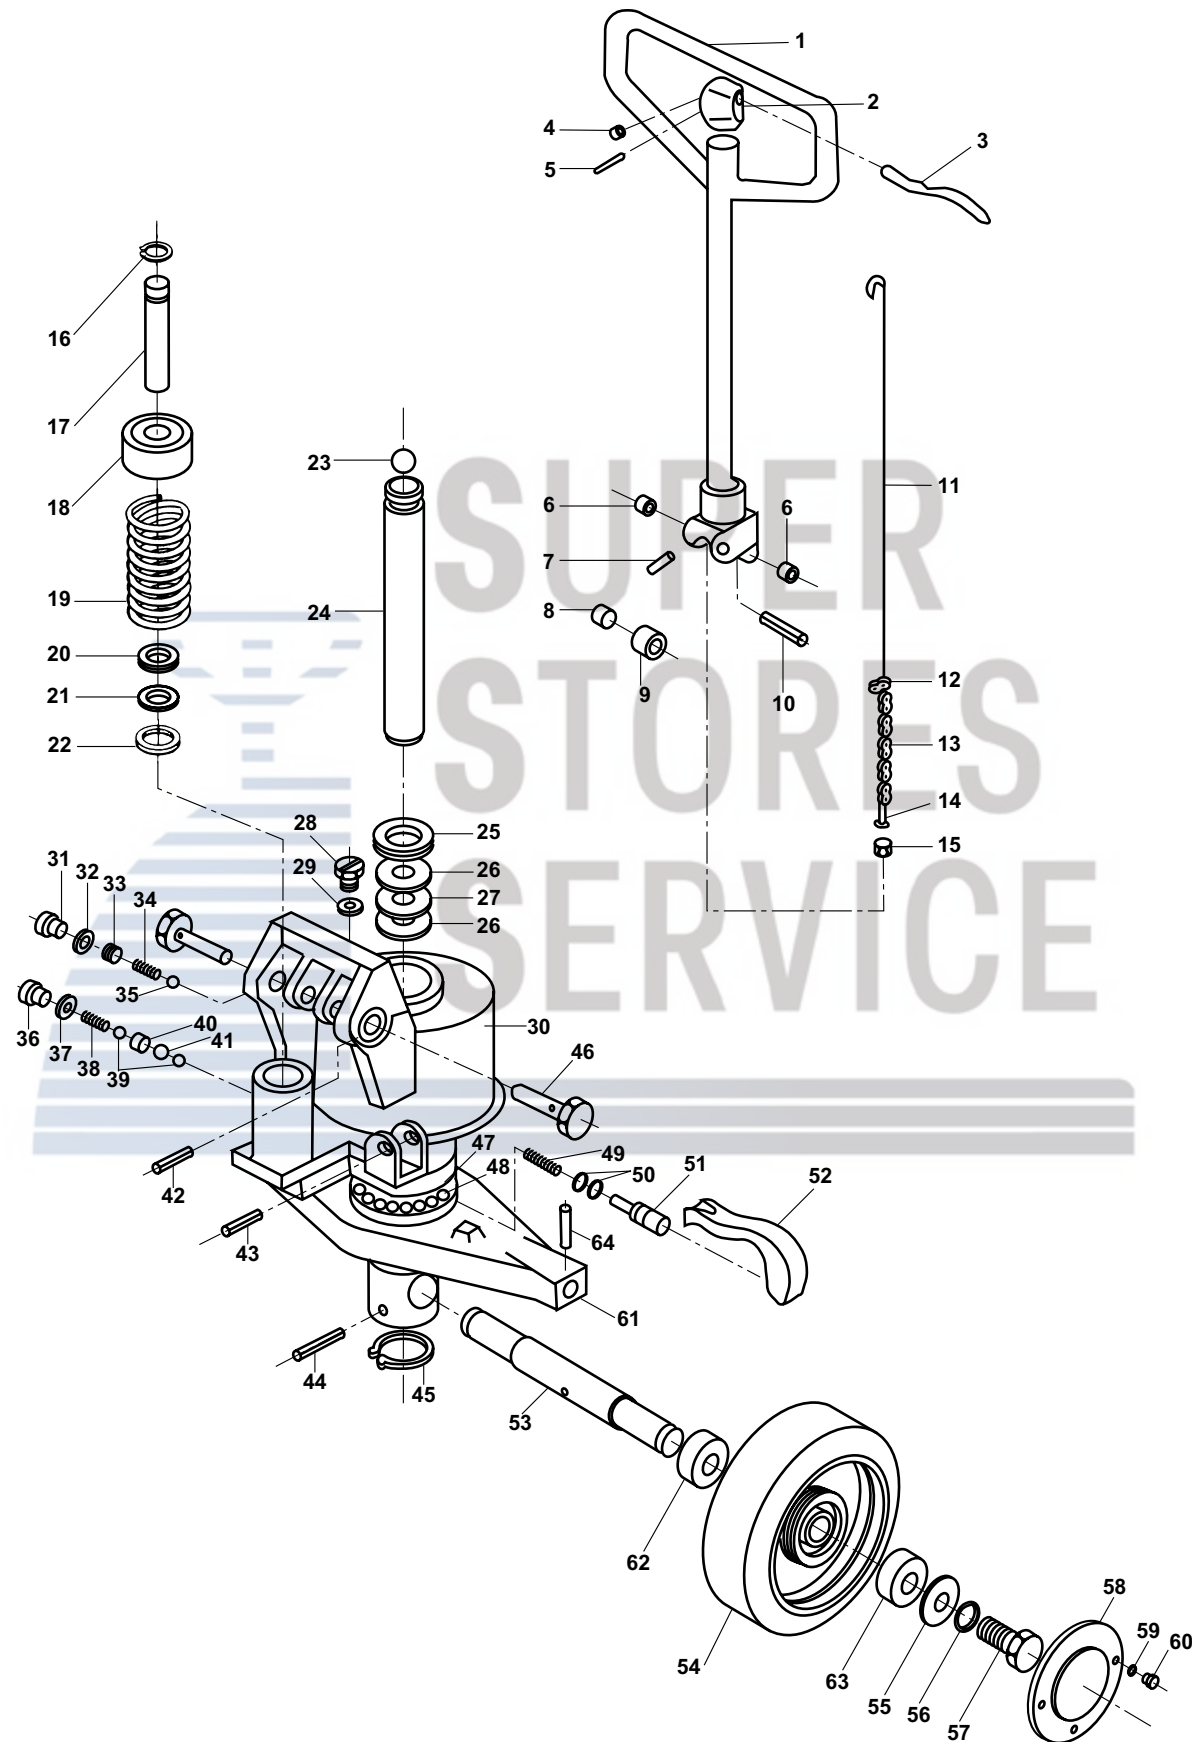

Jet A, L and J Hydraulic Unit

Jet A, L and J Hydraulic Unit

Item	Part No.	Description
1	PT2748A-001	Handle Assembly (Includes Items 1-15)
2	PT2748A-002	Handle Cap
3	PT2748A-003	Control Lever
4	PT2748A-004	Screw
5	PT2748A-005	Roll Pin
6	PT2748A-006	Bushing
7	PT2748A-007	Spring Pin
8	PT2748A-008	Bushing
9	PT2748A-009	Roller
10	PT2748A-010	Roller Pin
11	PT2748A-011	Release Rod
12	PT2748A-012	Chain Joint
13	PT2748A-013	Chain
14	PT2748A-014	Anchor Bolt
15	PT2748A-015	V-Nut
16	PT2748A-032	Snap Ring
17	PT2748A-033	Pump Piston
18	PT2748A-034	Spring Cap
19	PT2748A-035	Spring
20	A PT2748A-020	Dust Seal
21	A PT2748A-021	Back-Up Ring
22	A PT2748A-022	O-Ring
	A PT2748J-020	U-Cup
23	PT2748A-024	Ball
24	PT2748A-025	Ram Piston, Before Serial #704xxx (Located On Pump)
	PT2748A-025A	Ram Piston, After Serial #704xxx (Located On Pump)
	PT2748J-025	Ram Piston (J Model)
25	A PT2748A-016	Dust Seal
26	A PT2748A-017	O-Ring
	A PT2748J-016	U-Cup
27	A PT2748A-018	Back-Up Ring
28	PT2748A-026	Oil Plug
29	A PT2748A-023	O-Ring
30	PT2748A-109	Pump Housing, New (Replaces PT2748-109)
	HU JT PT2748A/L	Rebuilt Hydraulic Unit - Exchange
31	PT2748A-027	Pressure Adjustment Screw
32	A PT2748A-028	O-Ring
33	PT2748A-029	Release Screw
34	PT2748A-030	Spring
35	PT2748A-031	Steel Ball
36	PT2748A-036	Release Plug