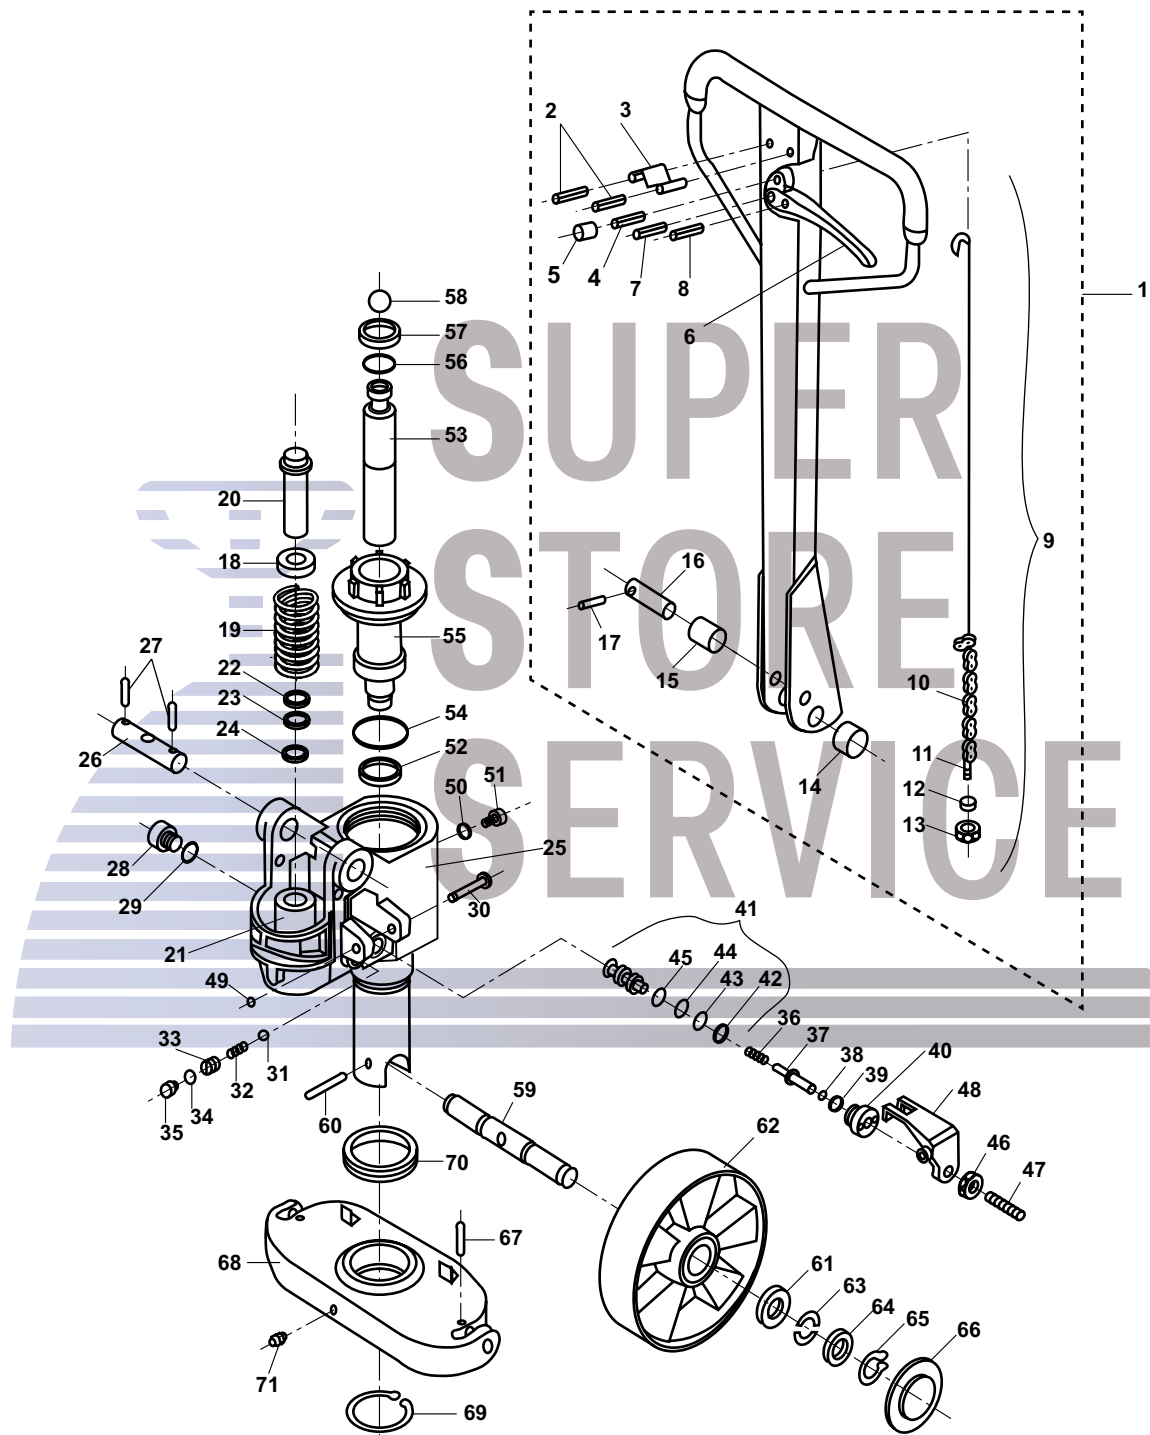

# Jet PTW Series Hydraulic Unit

Item	Part No.	Description
1	PT2036-3-1	Handle Assembly
2	PT2036-1-2	Roll Pin
3	PT2036-1-3	Blade Spring
4	PT2036-1-4	Roll Pin
5	PT2036-1-5	Rubber Stop
6	PT2036-1-6	Lowering Lever
7	PT2036-1-7	Roll Pin
8	PT2036-1-8	Roll Pin
9	PT2036-1-9	Control Rod Assembly
10	PT2036-1-10	Chain
11	PT2036-1-11	Chain Anchor
12	TS-1540031	Jam Nut
13	TS-1541011	Lock Nut
14	PT2036-1-14	Bushing
15	PT2036-1-15	Pressure Roller
16	PT2036-1-16	Roller Shaft
17	PT2036-1-17	Roll Pin
18	PT2036-2-1	Spring Cap
19	PT2036-2-2	Handle Return Spring
20	PT2036-2-3	Pump Piston
21	PT2036-2-4	Pump Cylinder
22	A PT2036-2-5	Wiper Seal
23	A PT2036-2-6	U-Cup
24	PT2036-2-7	Copper Washer
25	PT2036-3-2	Pump Assembly
26	PT2036-2-9	Handle Pivot Pin
27	PT2036-2-10	Roll Pin
28	PT2036-2-11	Valve Plug
29	A PT2036-2-12	Seal Washer
30	PT2036-2-13	Lever Pin
31	B PT2036-2-14	Chrome Ball
32	B PT2036-2-15	Overload Spring
33	B PT2036-2-16	Adjustment Screw
34	A,B PT2036-2-17	Seal Washer
35	B PT2036-2-18	Valve Plug
36	PT2036-2-19	Release Pin Spring
37	PT2036-2-20	Release Pin
38	A PT2036-2-21	O-ring
39	A PT2036-2-22	O-ring
40	PT2036-2-23	Valve Sleeve
41	PT2036-2-24	Valve Assembly
42	A PT2036-2-25	Backup Ring, 17MM