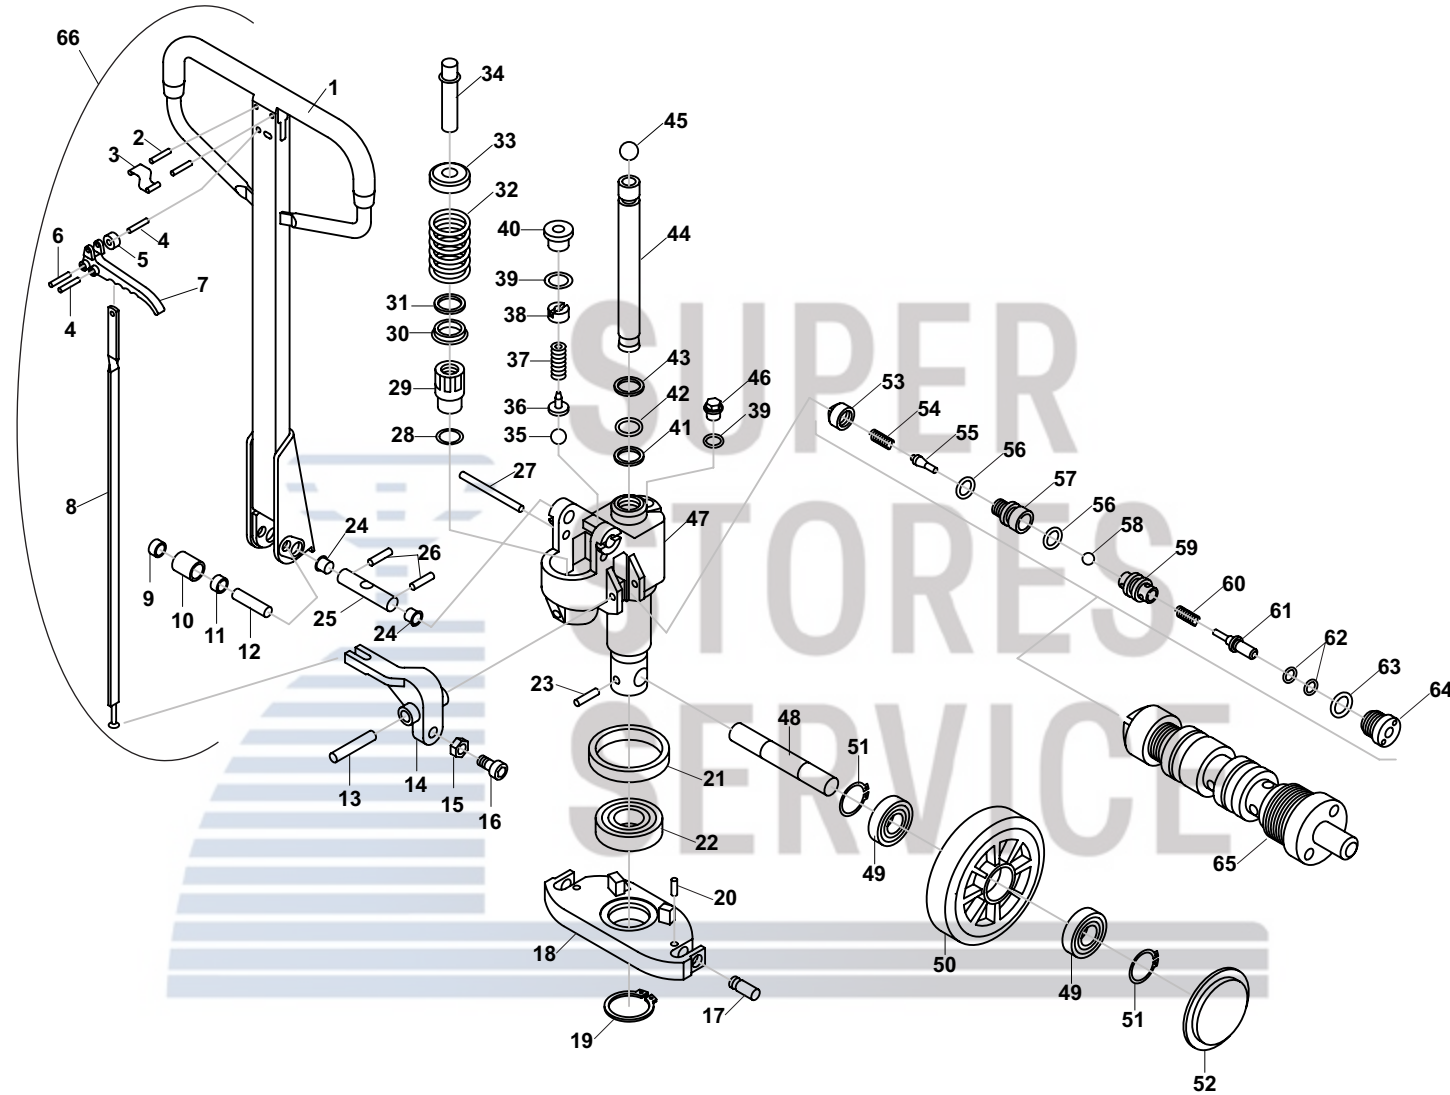

Jet PTX & JTX Hydraulic Unit

Jet PTX & JTX Hydraulic Unit

Item	Part No.	Description
1	PTX2748-001	Handle
2	PTX2748-002	Roll Pin
3	PTX2748-003	Block Spring
4	PTX2748-004	Roll Pin
5	PTX2748-005	Roller
6	PT3348J-077	Roll Pin
7	PTX2748-008	Control Lever
8	PTX2748-009	Release Rod
	JTX2748-009	Release Rod (JTX)
9	PTX2748-010	Oil Lite Bushing
10	PTX2748-011	Roller
11	PTX2748-012	Oil Lite Bushing
12	PTX2748-013	Roller Pin
13	PTX2748-014	Roll Pin
14	PTX2748-015	Release Lever
15	TS-2311061	Hex Nut
16	TS-1503051	Socket Head Cap Screw
17	PTX2748-018	Shoulder Pin
	JTX2748-018A	Shoulder Pin (JTX)
18	PTX2748-019A	Traverse
	JTX2748-019A	Traverse (JTX)
19	PTX2748-020A	Snap Ring
20	PT2748J-081	Roll Pin
21	PTX2748-022A	Washer
22	PTX2748-023	Ball Bearing
23	PT2748A-044	Roll Pin
24	PTX2748-027A	Oil Lite Bushing
25	PTX2748-028	Handle Pin
26	PTX2748-029	Roll Pin
27	PTX2748-030	Pump Retainer Pin
28	PTX2748-031A	Washer
29	PTX2748-032A	Plunger Housing
30	A, B PTX2748-033A	U-Cup
31	A, B PTX2748-034A	Wiper
32	PTX2748-035	Spring
33	PTX2748-036	Spring Cap
34	PTX2748-037A	Plunger Piston
35	SB-6MM	Steel Ball
36	PT2748A-030	Spring Base
37	PT2748A-030A	Spring
38	PTX2748-041	Release Screw
39	A, B PTX2748-042	O-Ring
40	PTX2748-043	Pressure Adjust Screw
41	A PTX2748-045A	U-Cup
	B JTX2748-045A	U-Cup (JTX)