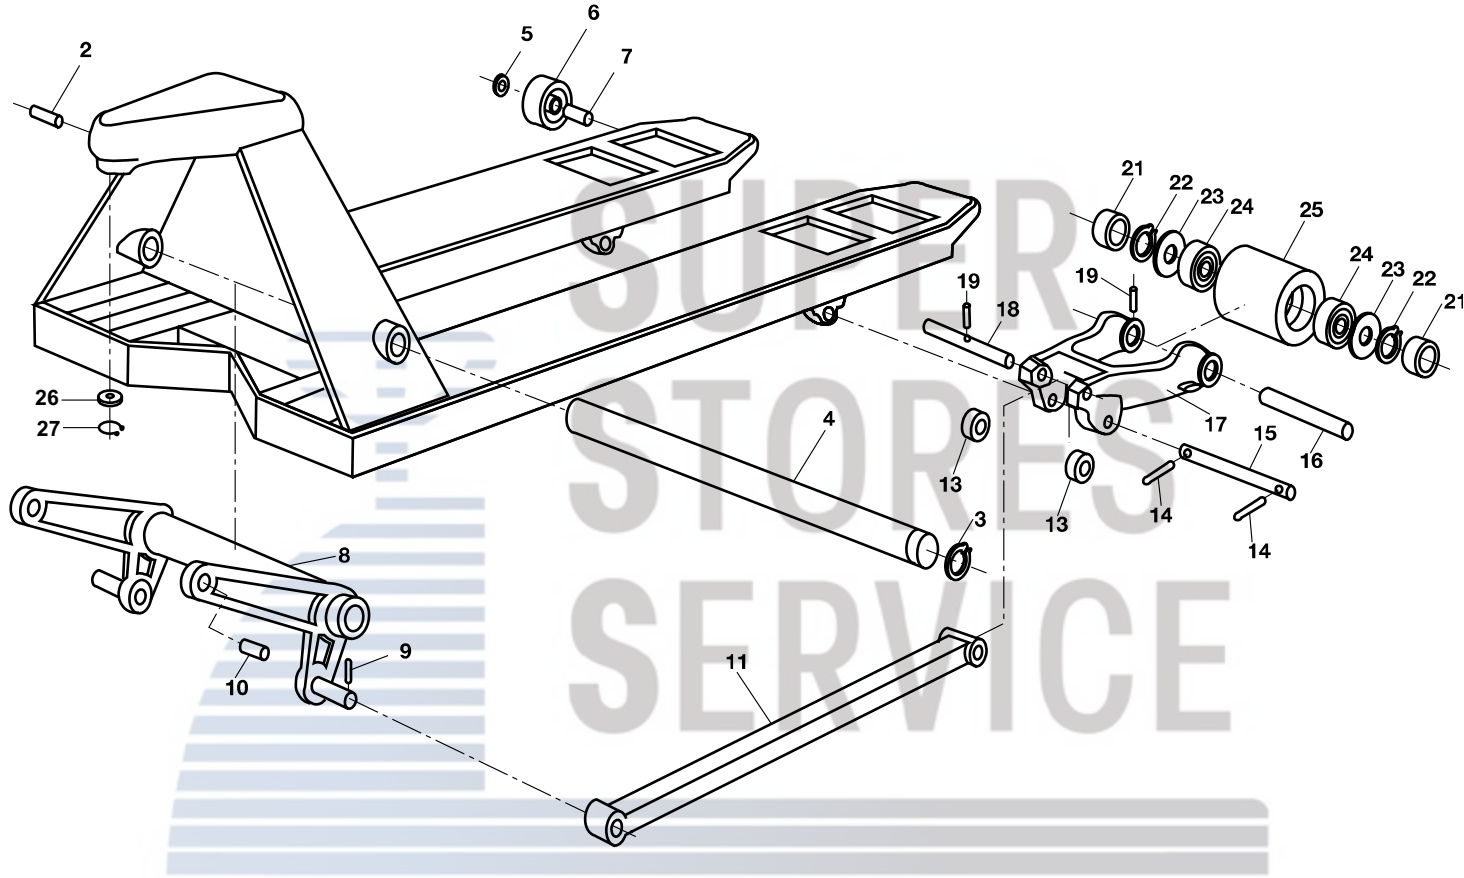

Jet W Frame

Jet W Frame

Item	Part No.	Description
2	PT2748W-02	Roll Pin
3	PT2748W-33	Snap Ring
4	PT2748W-34	Lifting Link Shaft, 27" Wide Jack
	PT2048W-34	Lifting Link Shaft, 20" Wide Jack
5	PT2748W-36	Snap Ring
6	PT2748W-37	Entry Roller
7	PT2748W-38	Shaft
8	PT2748W-14	Lifting Link, 27" Wide Jack
	PT2048W-14	Lifting Link, 20" Wide Jack
9	PT2748W-04	Roll Pin
10	PT2748W-13	Shoulder Pin
11	PT2748W-17	Push Rod, 48" Forks
	PT2742W-17	Push Rod, 42" Forks
	PT2736W-17	Push Rod, 36" Forks
13	PT2748W-19	Exit Roller
14	PT2748W-18	Spring Pin

Item	Part No.	Description
15	PT2748W-26	Pivot Shaft
16	PT2748W-27	Load Roller Axle
17	PT2748W-22	Load Wheel Bracket
18	PT2748W-21	Push Rod Axle
19	PT2748W-18	Spring Pin
21	PT2748W-28	Spacer (OEM Wheel Only)
22	PT2748W-31	Locking Ring (OEM Wheel Only)
23	PT2748W-30	Washer (OEM Wheel Only)
24	PT2748W-29-BS	Bearing
25	PT2748W-29	Load Roller Assembly, Black Ultra-Poly on Steel Hub W/ Bearings
	PT2748W-29-N	Load Roller Assembly, Nylon W/ Bearings
	GWK-JETW-LW	Load Wheel Kit, (2) Ultra-Poly Load Roller Assemblies, W/ Bearings, Axles & Fasteners
26	PT2748W-69A	Washer
27	PT2748W-69B	Snap Ring

Load Wheel Kit