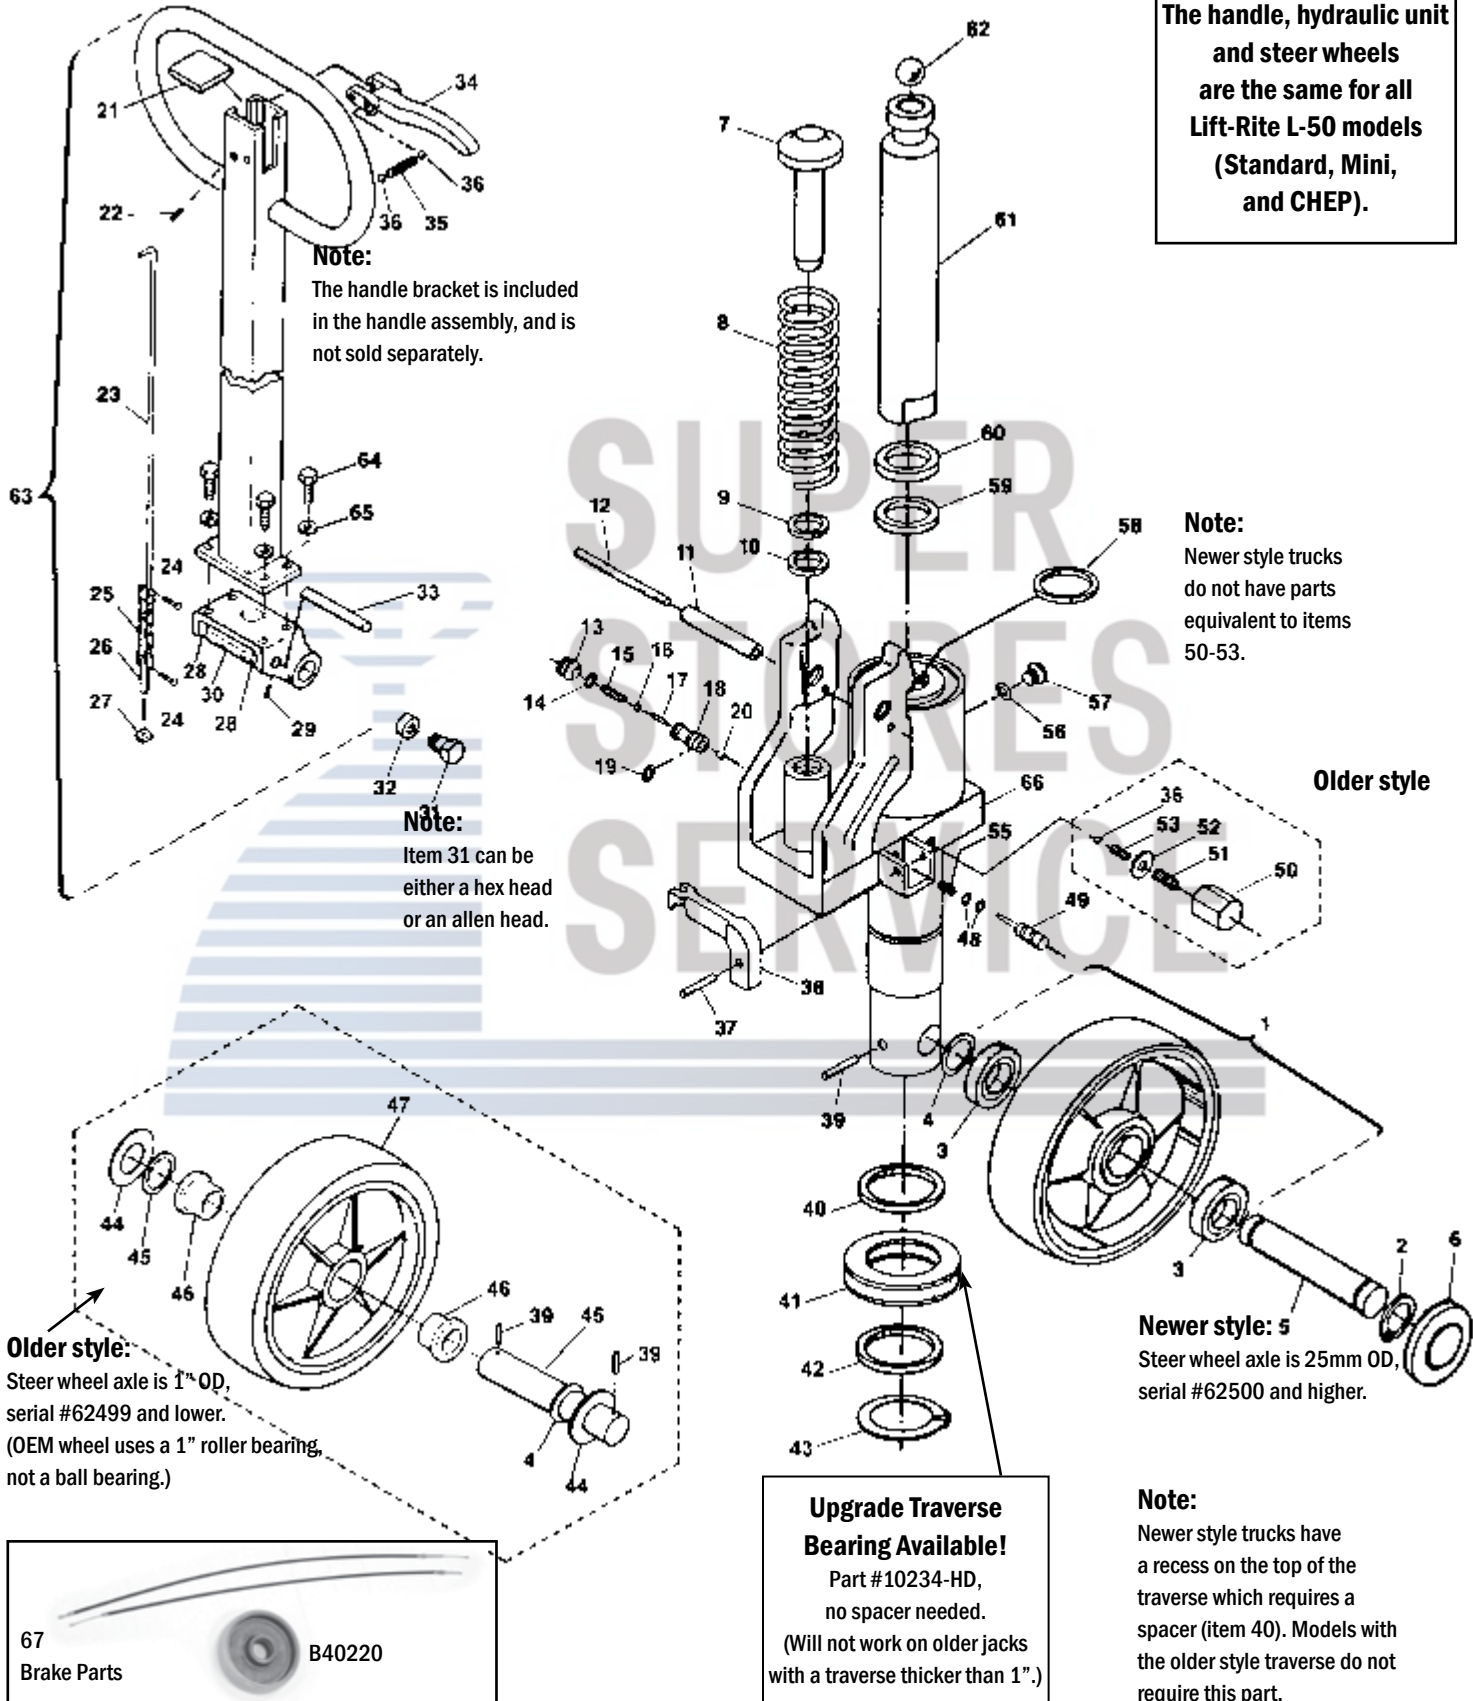

# Lift-Rite (Big Joe) L-50 Hydraulic Unit

Item	Part No.	Description
1	10236-B-A-HD	Steer Wheel Assembly, Red Ultra-Poly On Aluminum Hub W/ Bearings, 25mm Bearing ID
	10236-B-A-ST	Steer Wheel Assembly, Black Ultra-Poly On Nylon Hub W/ Bearings, 25mm Bearing ID
	10236-B-N-A	Steer Wheel Assembly, Nylon W/ Bearings, 25mm Bearing ID
	10236-B-S-A	Steer Wheel Assembly, Steel W/ Bearings, 25mm Bearing ID
	GWK-L50-CK	Complete Wheel Kit, (2) Ultra-Poly Load Roller Assemblies (70D), (2) Poly Steer Wheel Assemblies, W/ Bearings, Axles & Fasteners
2	10237	Snap Ring
3	10238-B	Ball Bearing (OEM Wheel Only)
	10238-AM	Bearing (GPS Wheel Only)
4	10239	Washer
5	10240-E	Steer Wheel Axle, 25mm Diameter
6	10236-C	Hub Cap
7	10250	Pump Piston Assembly
8	10253	Spring
9	A B 10251	Scraper
10	A B 10252	U-Cup
11	10277-B	Sleeve
12	10277-A	Roll Pin
13	A C 10266	Screw Plug
14	A B 10265	O-Ring
15	A C 10264	Spring
16	A B C 10261	Ball
17	A C 10263	Roll Pin
18	A C 10262	Valve
19	A B 10256	O-Ring
20	A B C 10261	Ball (5/16" Diameter)
	A B C 10261-A	Ball (11/32" Diameter)
21	10274-E	Handle Cap
22	10274-D	Roll Pin
23	10274-A	Control Rod
24	10273	Pin
25	10272	Chain
26	10270	Lower Control Rod
27	10271	Adjusting Nut
28	10206	Bushing
29	10274-S	Roll Pin
30	10274-R	Roller
31	10275	Shoulder Bolt (Hex Head)
	10275-A	Shoulder Bolt (Allen Head)
32	10203	Bushing
	10203-A	Bushing