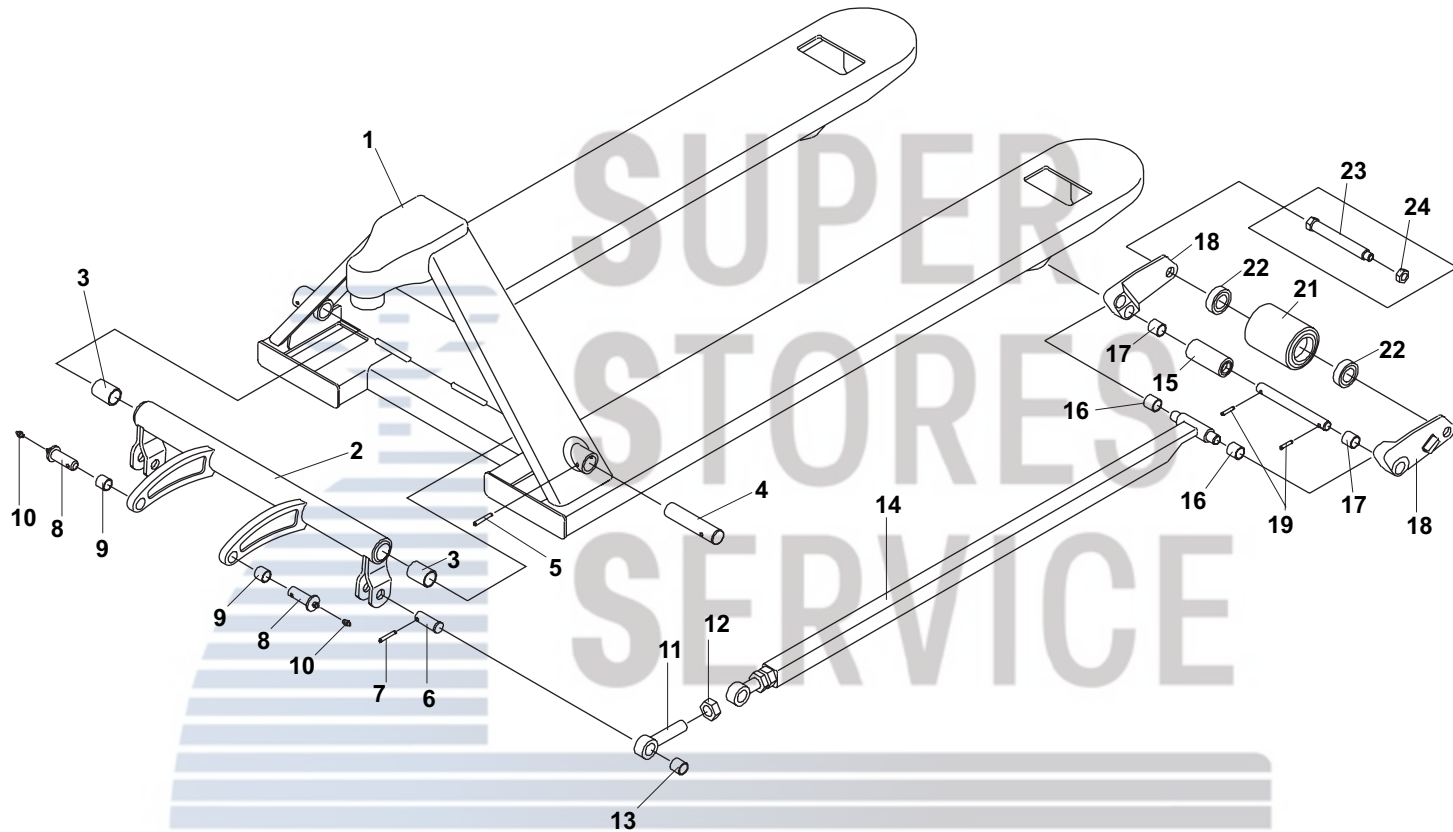

Lift-Rite LCR55 Frame

Titan Series

Lift-Rite LCR55 Frame

Titan Series

Item	Part No.	Description
1	PN30200	Chassis (Specify Length & Width)
2	PN30201	Lifting Link, 20.5" Wide Jack
	PN30202	Lifting Link, 27" Wide Jack
3	PN20203A	Bushing
4	PN20204	Bulkhead Pin
5	PN20269A	Spring Pin
6	PN20227	Eye Bolt Pin
7	PN20269B	Spring Pin
8	166701	Shoulder Pin
9	PL30206	Bushing
10	27662	Grease Fitting
11	PN20226	Eye Bolt
12	PN10224AF	Jam Nut
13	PN20226A	Bushing
14	PN20224X36	Push Rod, 36" Forks
	PN20224X42	Push Rod, 42" Forks
	PN20224X48	Push Rods 48" Forks

Item	Part No.	Description
15	PN20220	Exit Roller
16	PL20206	Bushing
17	PN20203	Bushing
18	PN20212	Load Wheel Bracket Assembly
19	PN20269	Spring Pin
20	PN20219	Pivot Axle
21	PL20210N-B	Load Roller Assembly, Nylon W/ Bearings
	PL20210P-B	Load Roller Assembly, Black Ultra-Poly on Steel Hub W/ Bearings
	PL20210S-B	Load Roller Assembly, Steel W/ Bearings
	GWK-LCR-LW	Load Wheel Kit, (2) Black Ultra-Poly (70D), Load Roller Assemblies, W/ Bearings, Axles & Fasteners
22	PL20214	Load Wheel Bearing
23	PL20215	Axle Assembly
24	PL10218	Lock Nut

Load Wheel Kit