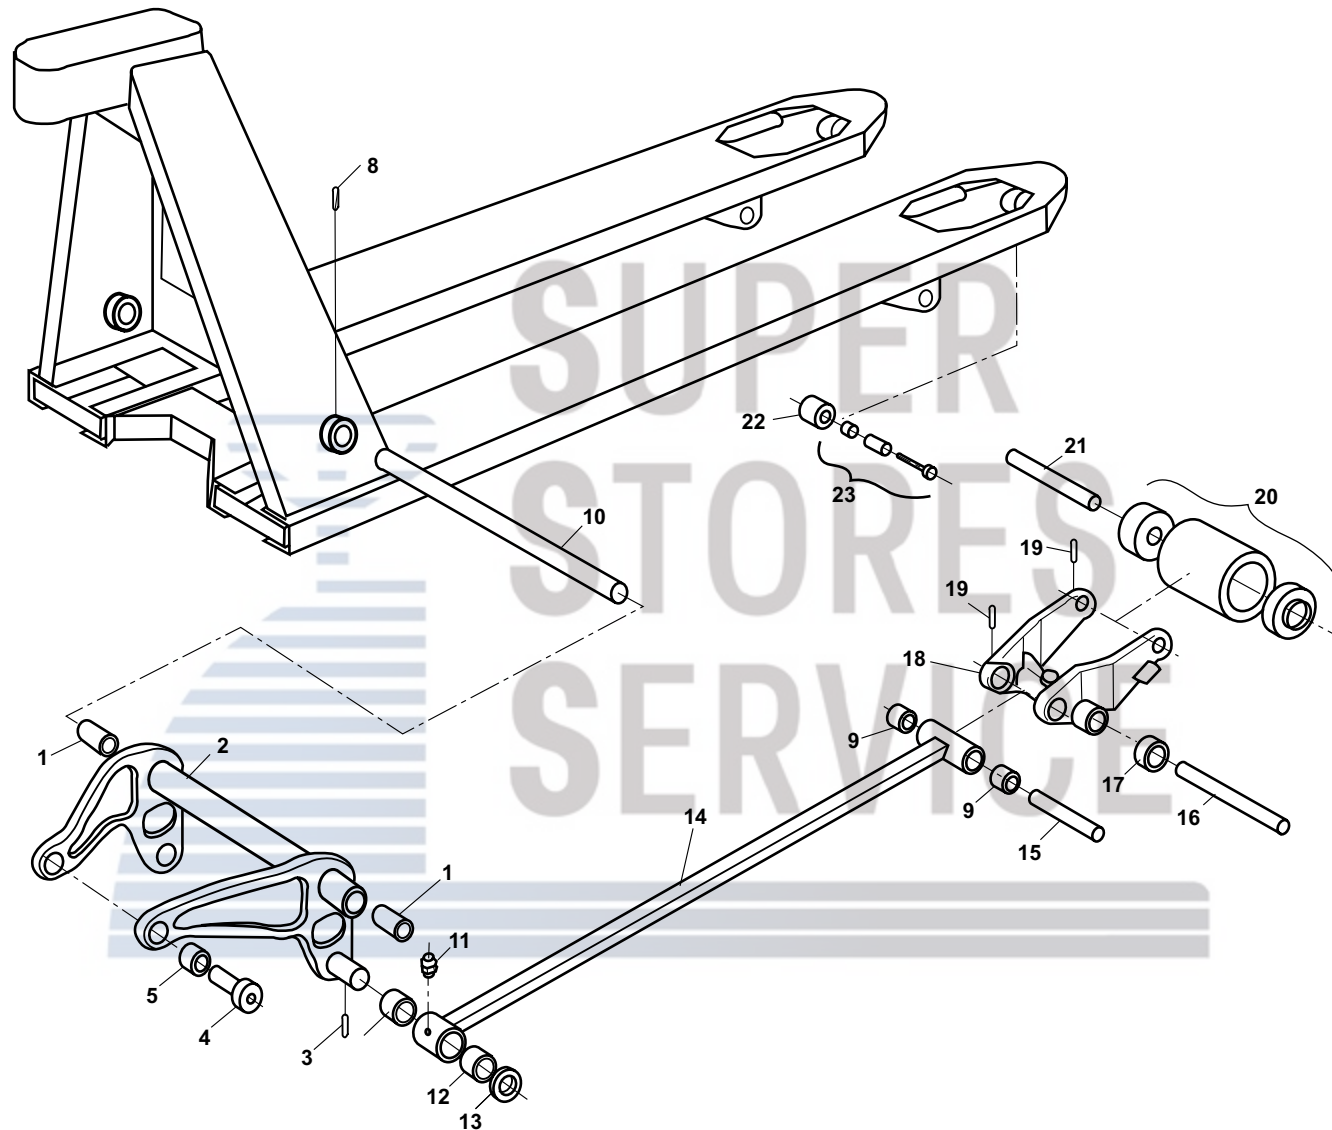

Lift-Rite (Big Joe) LRP 5000 Frame

Lift-Rite (Big Joe) LRP 5000 Frame

Item	Part No.	Description
1	PL90503A	Bushing
2	PL90802B	Lifting Link, 20.5" Wide Jack
	PL90802A	Lifting Link, 27" Wide Jack
3	PL90569D	Roll Pin
4	PL10207	Shoulder Pin
5	PL90806	Bushing
6	PL20231	Traverse
7	PL10205	Split Pin
8	PL90569E	Roll Pin
9	PL90525A	Bushing
10	PL90504A	Lifting Link Shaft, 27" Wide Jack
	PL90504B	Lifting Link Shaft, 20.5" Wide Jack
11	PL10236PRES	Lube Fitting
12	PL90526A	Bushing
13	PL90527A	Washer
14	PL90524x36	Push Rod, 36" Fork Length
	PL90524x42	Push Rod, 42" Fork Length
	PL90524x48	Push Rod, 48" Fork Length

Item	Part No.	Description
15	PL90525B	Axle
16	PL90519	Axle
17	PL90520	Steel Exit Roller
18	PL90512	Load Roller Bracket (Includes Bushings)
19	PL90569F	Roll Pin
20	PL20210P-B-D	Load Roller Assembly, Red Ultra-Poly On Aluminum Hub W/ Bearings
	PL20210P-B	Load Roller Assembly, Black Ultra-Poly On Steel Hub W/ Bearings
	PL20210N-B	Load Roller Assembly, Nylon W/ Bearings
	PL20210S-B	Load Roller Assembly, Steel W/ Bearings
	GWK-LRP-LW	Load Wheel Kit, (2) Black Ultra-Poly Load Roller Assemblies (70D), W/ Bearings, Axles & Fasteners
21	PL90515	Axle
22	PL10281	Entry Roller
23	PL10285	Axle Assembly W/ Sleeve and Nut

Load Wheel Kit