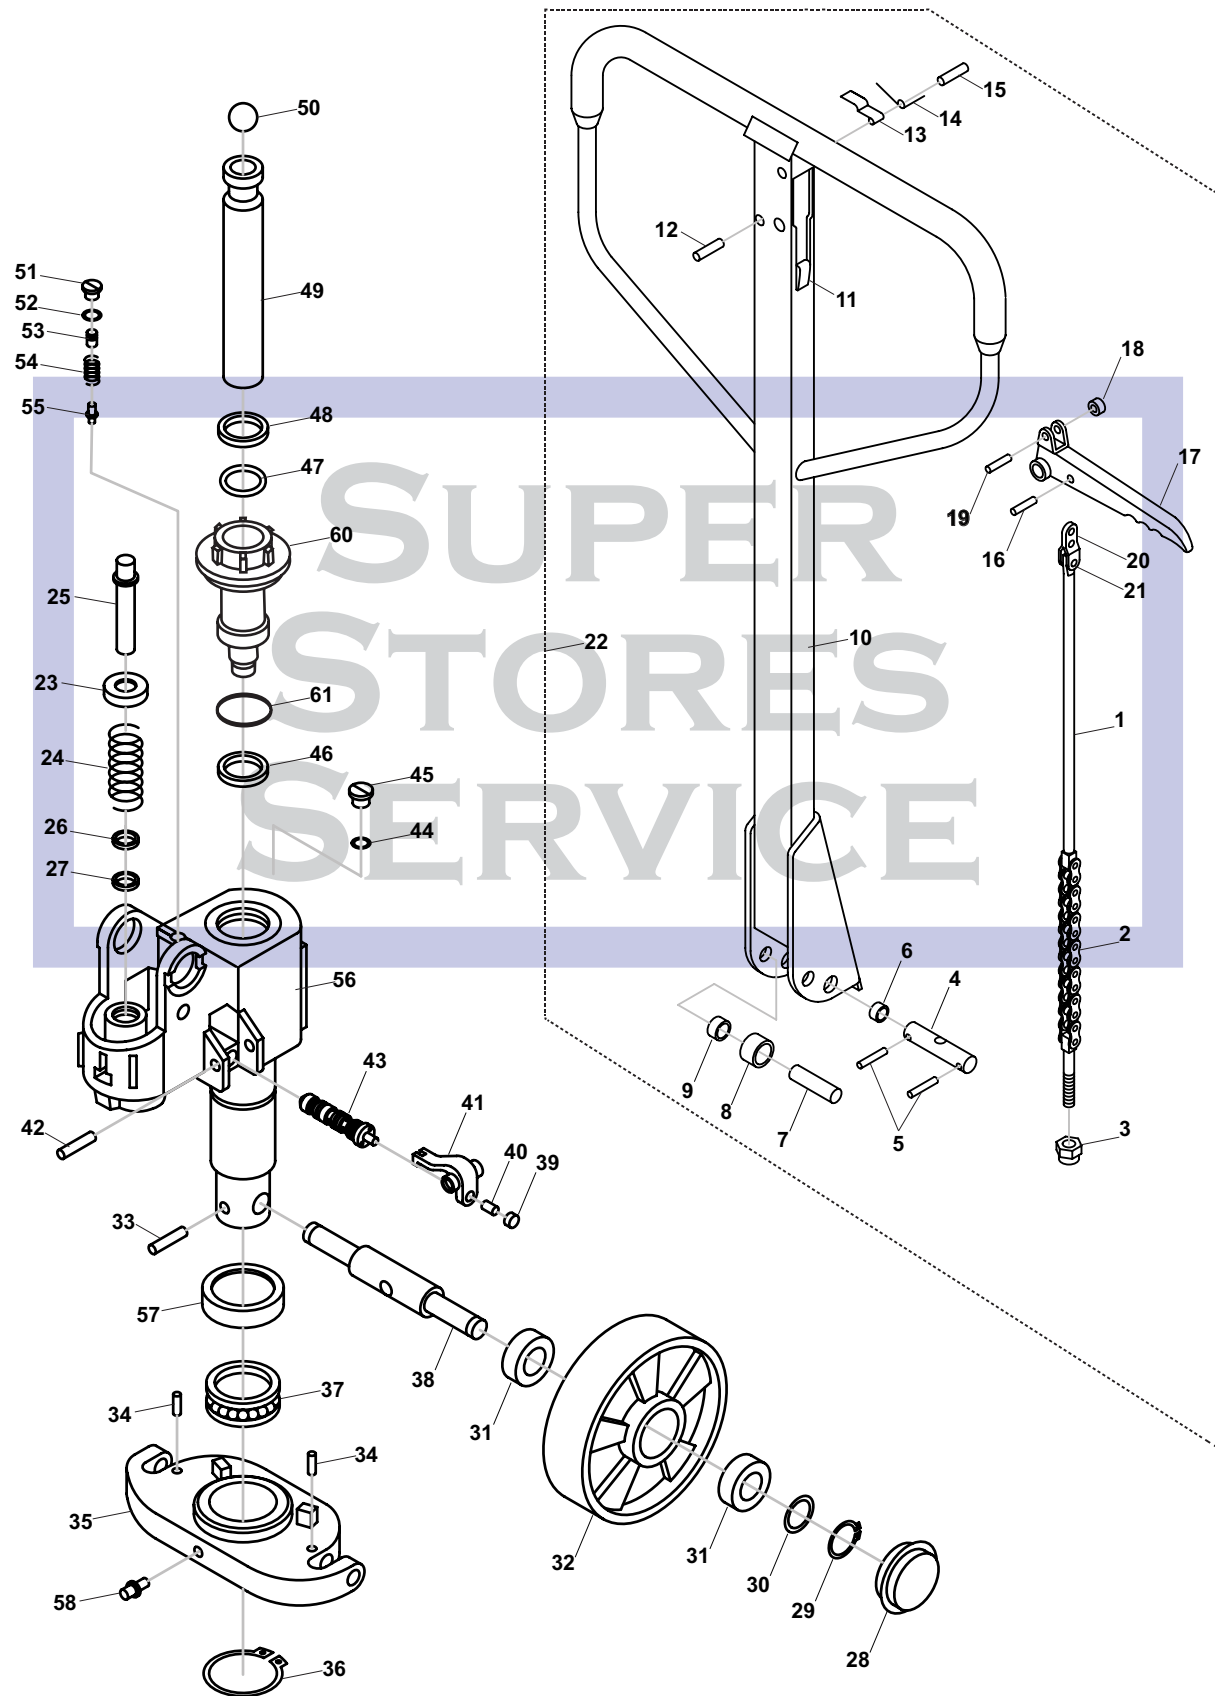

Mobile ECO I-55 (Newer Style) Hydraulic Unit