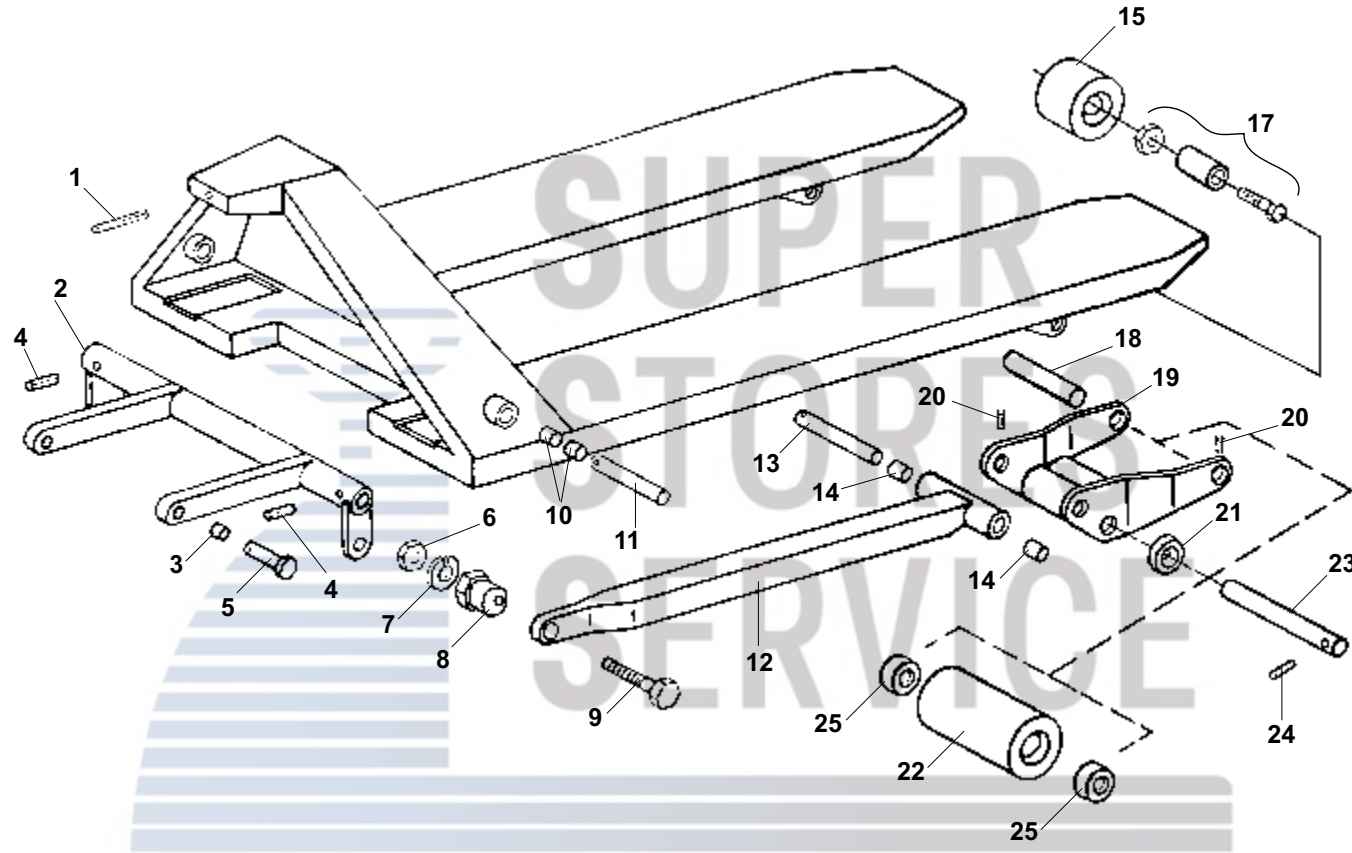

Magnum (Intrupa) 5000 Frame

Magnum (Intrupa) 5000 Frame

Item	Part No.	Description
1	520	Roll Pin
2	522	Lifting Link, 27" Wide Jack
	523	Lifting Link, 20-1/2" Wide Jack
3	108	Bushing
4	526	Roll Pin
5	525	Shoulder Pin
6	529	Lock Nut
7	519	Lock Washer
8	527	Eccentric Pin
9	528	Bolt
10	521	Bushing
11	530	Lifting Link Pin
12	535	Push Rod, 48" Forks
13	531	Pin

Item	Part No.	Description
14	108	Bushing
15	545	Entry Roller
17	546	Bushing and Axle Assembly
18	540	Axle
19	541	Load Roller Bracket
20	542	Roll Pin
21	544	Exit Roller
22	537-A	Load Roller Assembly, Black Ultra-Poly On Steel Hub W/ Bearings
	536-A	Load Roller Assembly, Nylon W/ Bearings
	538-A	Load Roller Assembly, Steel W/ Bearings
23	543	Axle
24	152	Roll Pin
25	539	Bearing