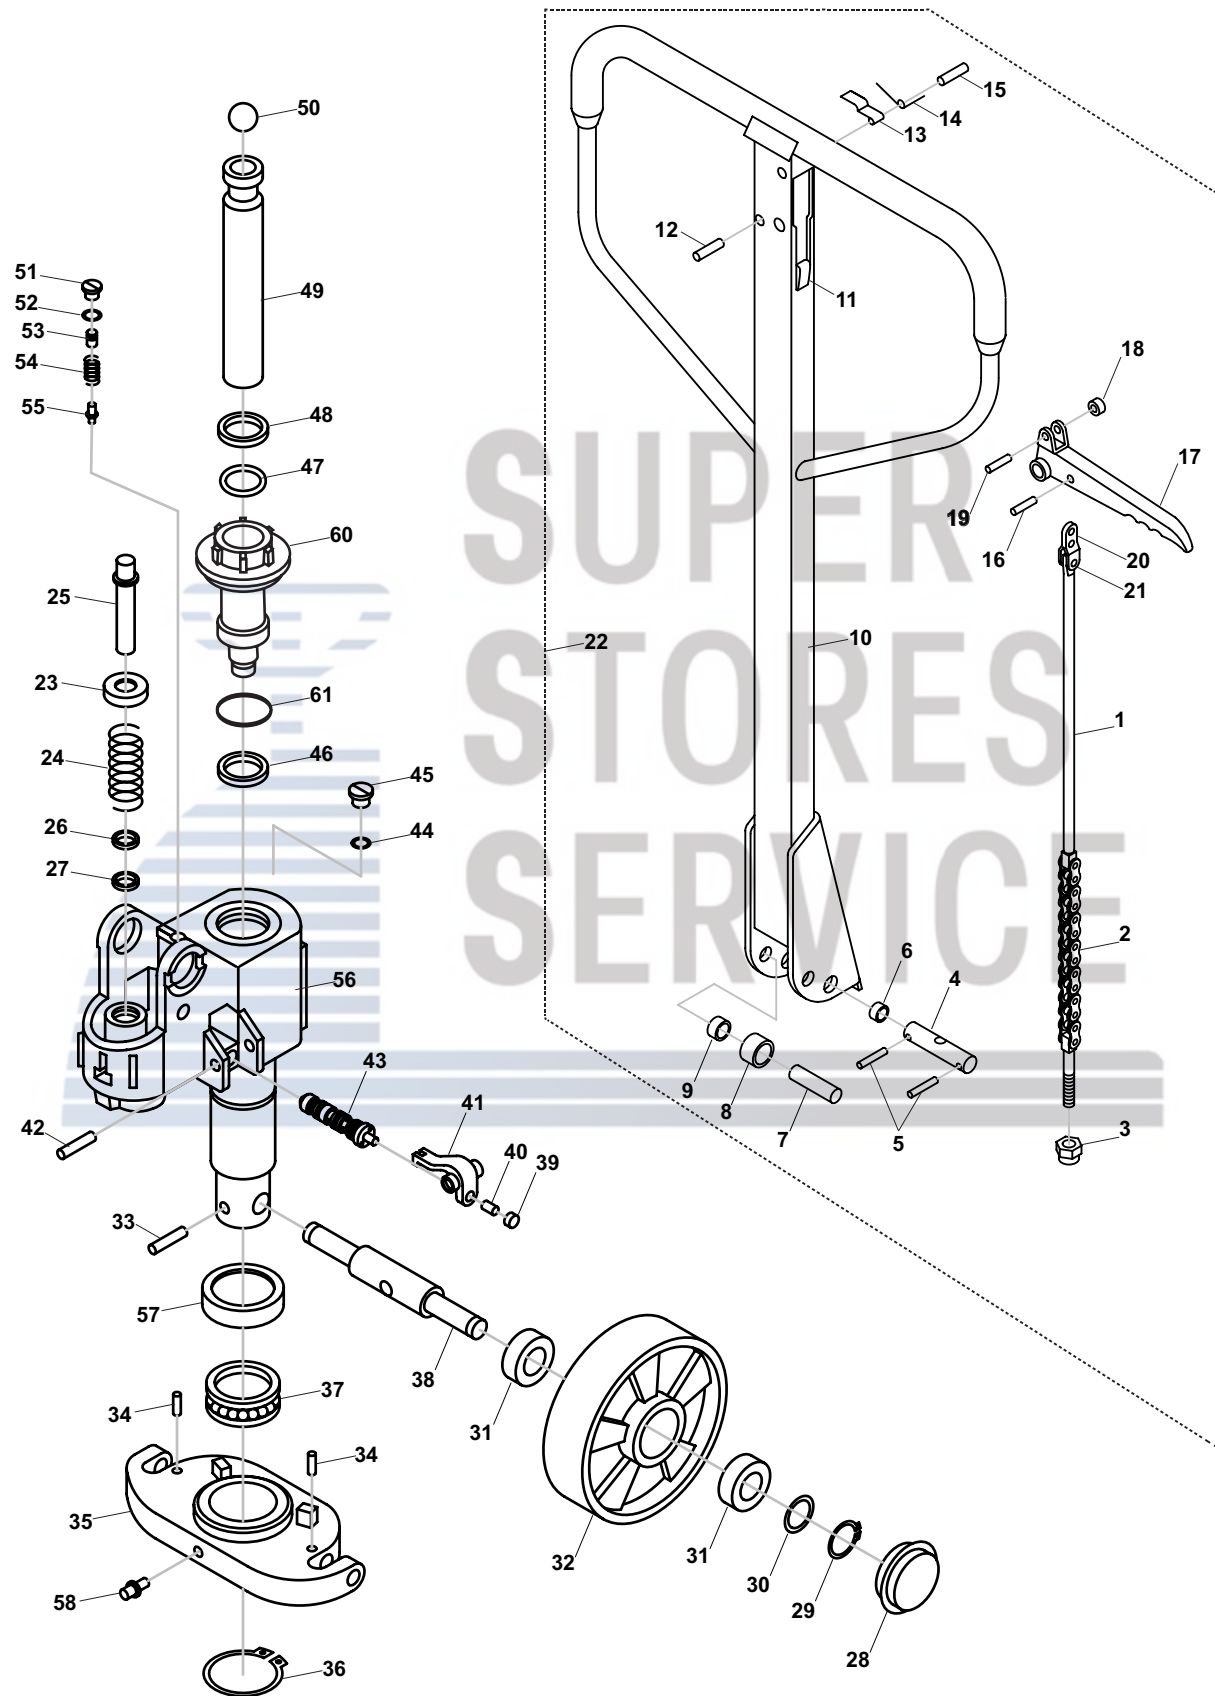

Mobile ECO I-55 (Newer Style) Hydraulic Unit