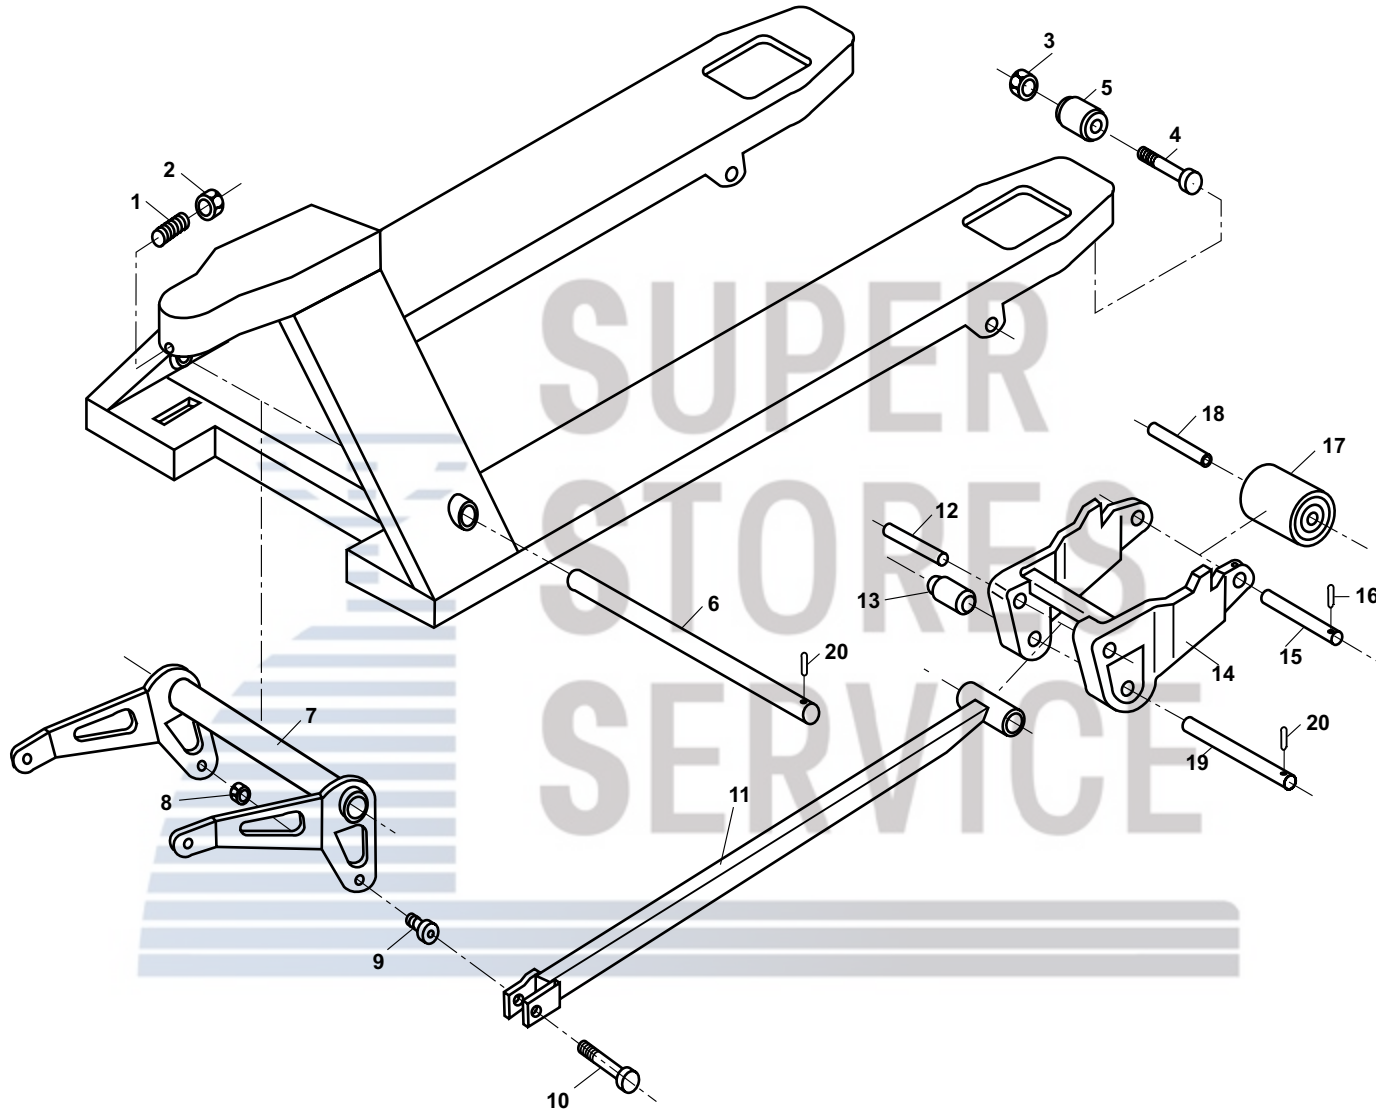

Pramac GS22 Frame

Pramac GS22 Frame

Item	Part No.	Description
1	G022307	Set Screw
2	G032308	Nut
3	G056103-N	Nut
4	G056103-B	Bolt
5	G056103	Entry Roller
6	S0003035042	Lifting Link Shaft, 27" Wide Jack
	S0003015038	Lifting Link Shaft, 20-1/2" Wide Jack
7	S0013020079	Lifting Link, 27" Wide Jack
	S0003020146	Lifting Link, 20-1/2" Wide Jack
8	G032312	Nut
9	S0003015006	Eccentric
10	G022223	Bolt

Item	Part No.	Description
11	S0012200155	Push Rod, 36" Forks
	S0012200157	Push Rod, 42" Forks
	S0012200159	Push Rod, 48" Forks
12	S0002205038	Push Rod Axle
13	G056391	Exit Roller
14	S0012201004	Load Roller Bracket
15	S0002205039	Load Roller Axle
16	G044307	Roll Pin
17	S0002010328	Load Roller Assembly, Black Ultra-Poly On Steel Hub W/ Bearings
18	S0002206023	Bushing
19	S0002205040	Pivot Axle
20	G044312	Roll Pin