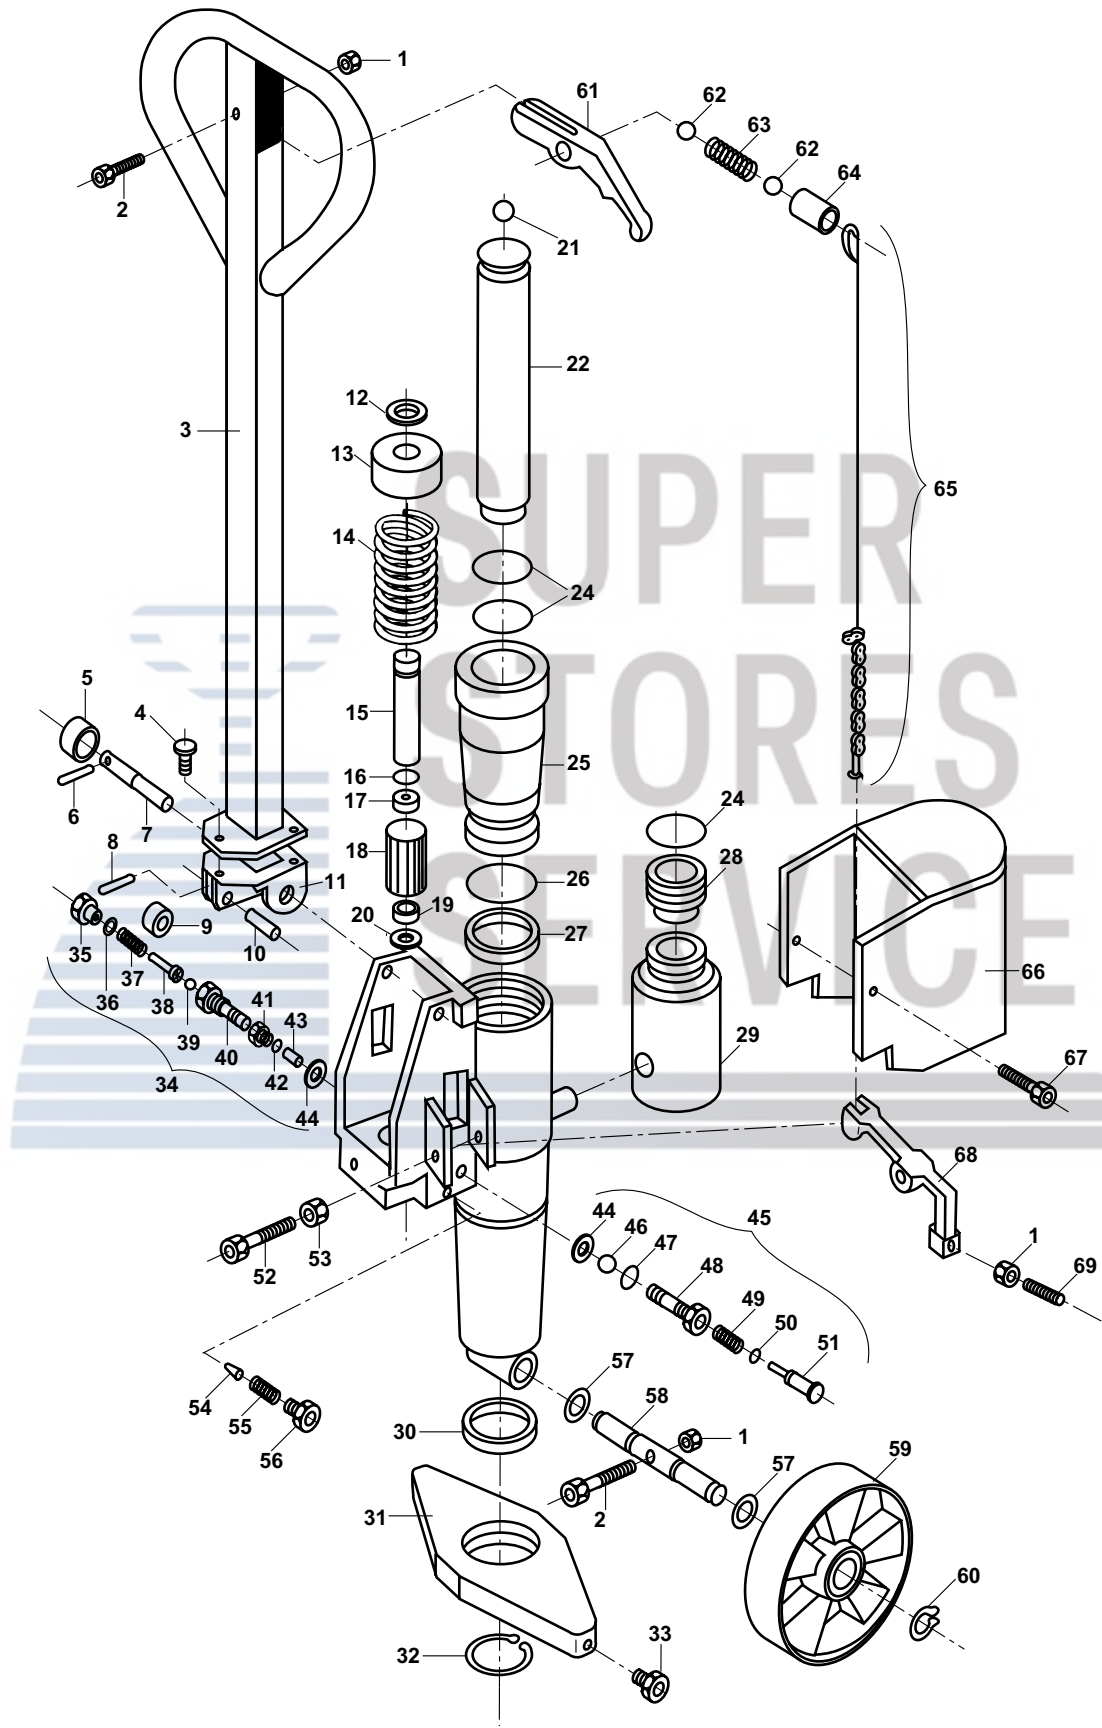

Pramac GS22 Hydraulic Unit

Pramac GS22 Hydraulic Unit

Item	Part No.	Description
1	G032301	Nut
2	G022006	Screw
3	S0004030243	Handle Assembly (Includes 1 - 3, 61 - 65)
4	G022112	Bolt
5	S0004018002	Bushing
6	G044309	Roll Pin
7	S0004013008	Pin
8	G044307	Roll Pin
9	S0004013001	Roller
10	S0004013002	Pin
11	004011012	Handle Bracket
12	G042501	Snap Ring
13	G09007	Spring Cap
14	G001142	Spring
15	S0014015003	Pump Piston
16 A	G095006	O-Ring
17 A	G098304	Seal
18	S0014015002	Cylinder
19	S0014018002	Nylon Bushing
20	G096006	Washer
21	G016103	Ball
22	S0004013007	Piston
24 A	G095005	O-Ring
25	P0004010467	Top Nut/ Cylinder
26 A	G095004	O-Ring
27 A	G098201	Seal
28	S0004018001	Reservoir Cap
29	S0004018003	Oil Reservoir
30	G010220	Traverse Bearing
31	S0014011030	Traverse
32	G042160	Snap Ring
33	S0004015007	Shoulder Bolt
34	S0004010036	Valve Kit (includes items 35-44)
35 C	S0004015014	Cap/Plug
36 C	G096102	Washer
37 C	G001101	Spring
38 C	S0004015013	Ball Guide
39 C	G016116	Ball
40 C	S0004015012	Valve