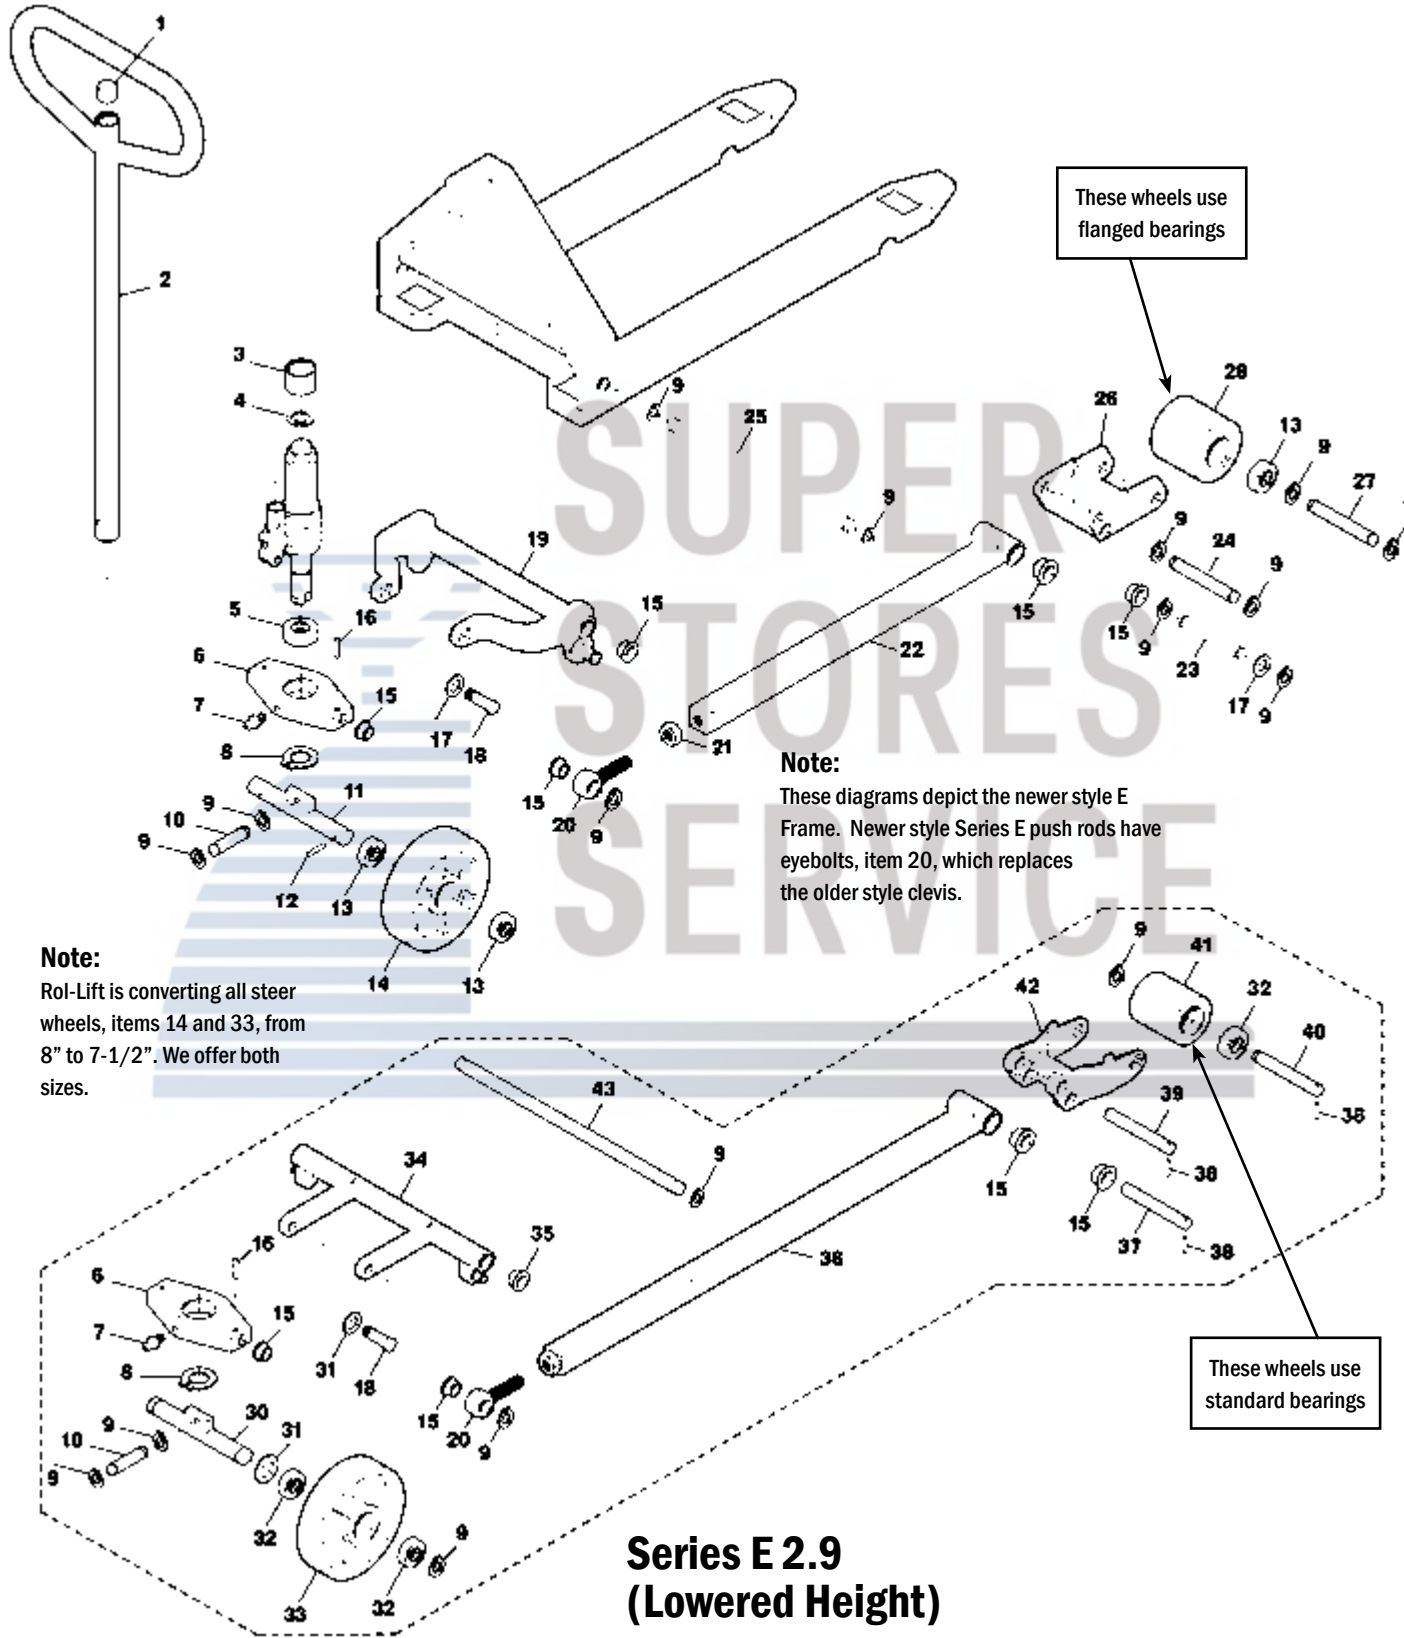

Rol-Lift Series E Frame

Including Series E 2.9 (Lowered Height) Jacks

Rol-Lift Series E Frame

Including Series E 2.9 (Lowered Height) Jacks

Item	Part No.	Description
1	3-27137	Handle Plug
2	7-60017	Handle Frame (Foot Control Models)
3	4-00103	Bushing (Welded Into Frame)
4	3-11005	Snap Ring
5	3-70001	Traverse Bearing
6	4-00058	Traverse
7	1-20002	Grease Fitting
8	3-11002	Snap Ring
9	3-11003	Snap Ring
10	KIT-5144-TPTUM	Pin with Snap Rings
11	7-60021	Steer Wheel Axle
12	3-25801-06	Roll Pin
13	3-70002	Bearing (Flanged)
	T-22-WA	Bearing (Wet Application)
14	RL-32-HD	Steer Wheel Assembly, Red Ultra-Poly On Aluminum Hub W/ Bearings, 8" Diameter, Flanged Bearings
	RL-32-N	Steer Wheel Assembly, Nylon W/ Flanged Bearings, 8" Diameter
	RL-32-S	Steer Wheel Assembly, Steel W/ Flanged Bearings, 8" Diameter
15	3-27020	Bushing, 3/4", Nylon
16	3-25800-07	Roll Pin
17	3-27021	Washer
18	4-00107	Shoulder Pin
19	8-60015-01	Lifting Link, 21" Wide Jack
	KIT-5040-TPTUM	Lifting Link, 27" Wide Jack
20	PHR-5010-TPTUM	Eye Bolt
21	3-50002	Nut
22	7-10041-03	Push Rod, 48" Forks
23	4-61036	Pivot Axle, 7" Wide Forks
	4-00102	Pivot Axle, 6" Wide Forks
24	4-00100	Push Rod Axle, 7" Wide Forks
	4-00101	Push Rod Axle, 6" Wide Forks
25	4-00106-01	Lifting Link Shaft, 27" Wide Jack
26	7-61005	Load Roller Bracket, 7" Wide Forks
	4-00089-HD	Load Roller Bracket, 6" Wide Forks (Heavy Duty)
27	4-00100	Load Roller Axle