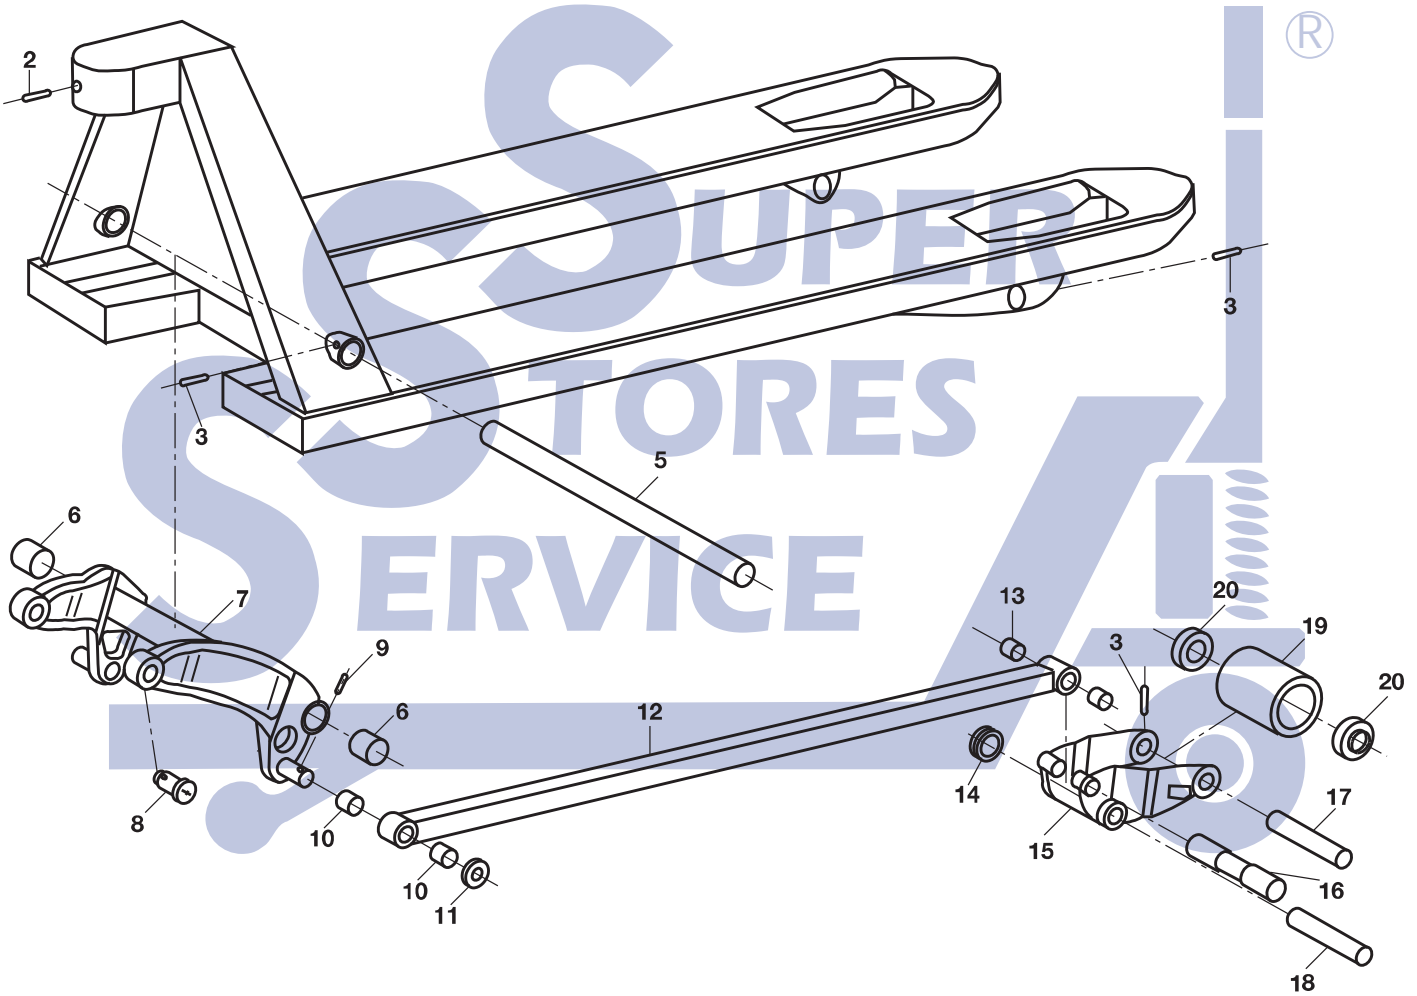

Blue Giant MT-50 Frame

Blue Giant MT-50 Frame

Item	Part No.	Description	List Price
2	906-0100	Bolt	\$0.50
3	906-0076	Roll Pin	\$0.50
5	906-0074	Lifting Link Shaft, for 27" Jacks	\$18.00
6	906-0017	Bushing	\$3.00
7	906-0101	Lifting Link, for 27" Jacks	Not Available
8	906-0046	Shoulder Pin	\$6.00
9	906-0042	Cotter Pin	\$0.50
10	906-0018	Bushing	\$3.00
11	906-0048	Washer	\$2.00
12	906-0085	Push Rod, for 48" Jacks	\$60.00
13	906-0022	Bushing	\$1.00
14	906-0004	Exit Roller	\$5.00

Item	Part No.	Description	List Price
15	906-0095	Load Roller Bracket	\$40.00
16	906-0015	Push Rod Axle	\$10.00
17	906-0013	Load Roller Axle	\$8.50
18	906-0014	Pivot Axle	\$8.50
19	906-0023-D-A	Load Roller Assembly, Red Ultra Poly On Aluminum Hub W/ Bearings	\$38.00
	906-0023-P-A	Load Roller Assembly, Black Ultra Poly On Steel Hub W/ Bearings	\$32.00
	906-0023-N-A	Load Roller Assembly, Nylon W/ Bearings	\$30.00
	906-0023-S-A	Load Roller Assembly, Steel W/ Bearings	\$45.00
20	906-0041	Ball Bearing	\$5.00