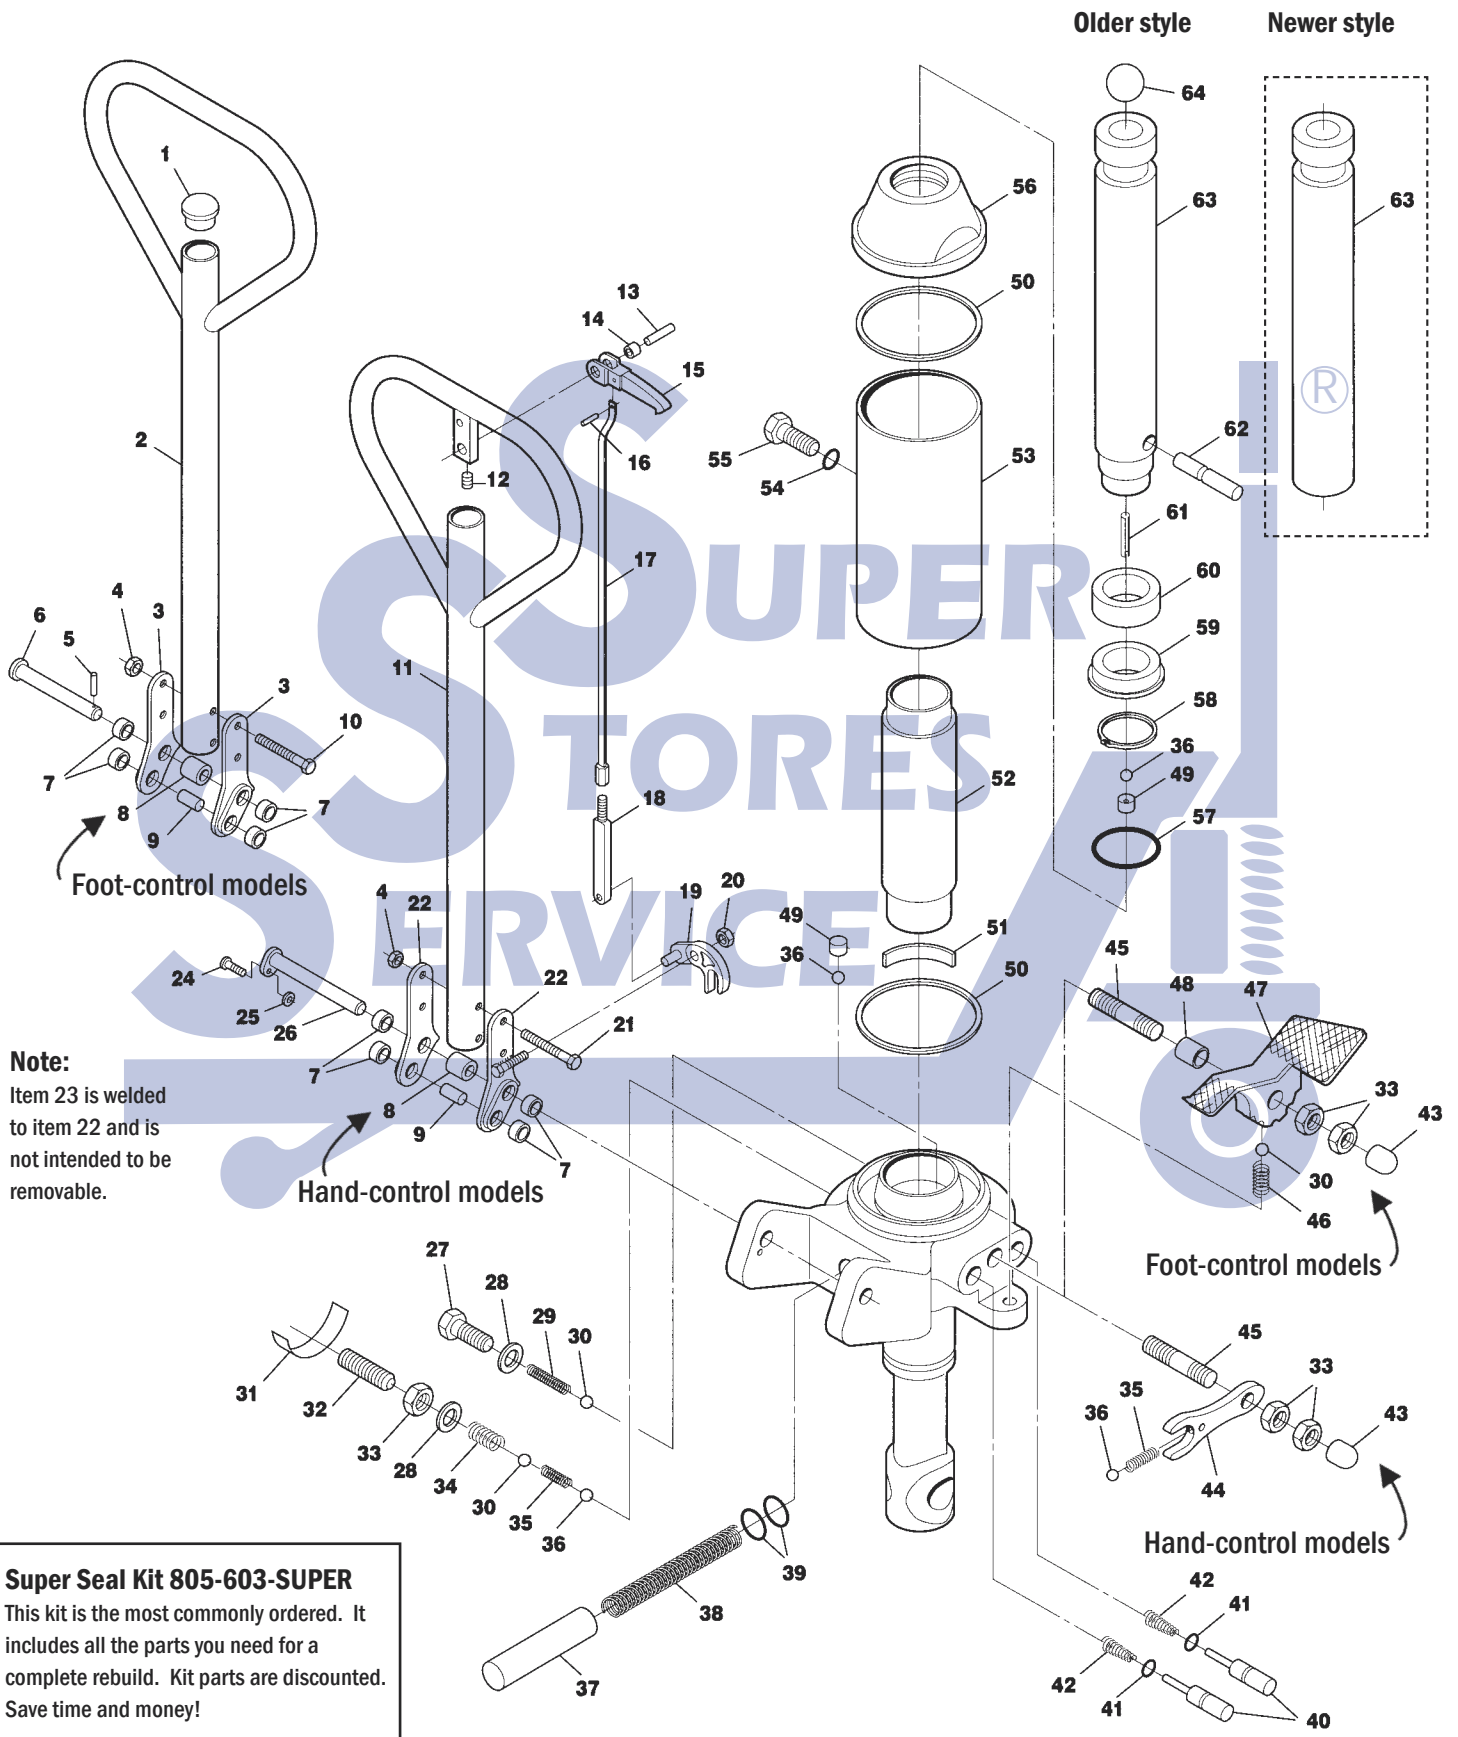

Blue Giant PT-50 and PT-55 Hydraulic Unit

Note:
Item 23 is welded to item 22 and is not intended to be removable.

Super Seal Kit 805-603-SUPER
This kit is the most commonly ordered. It includes all the parts you need for a complete rebuild. Kit parts are discounted. Save time and money!

Blue Giant PT-50 and PT-55 Hydraulic Unit

Item	Part No.	Description	List Price \$
1	037-011	Handle Plug	\$1.25
2	796-463	Handle Frame	\$49.00
3	805-622	Handle Bracket (Pair)	Not Available
		Replaced by 805-621-M	
	805-621-M	Handle Bracket, Single Piece	*\$49.00
		Replacement	
4	011-552	Nut	\$0.50
5	013-010	Roll Pin	\$0.50
6	107-797	Handle Pin	\$10.00
7	018-001	Bushing	\$2.00
8	108-314	Roller	Not Available
9	108-319	Pin	\$6.50
10	010-094	Bolt	\$1.00
11	794-476	Handle Frame	\$49.00
12	014-016	Set Screw (Newer Style - Serial # 78109537 & Higher)	\$0.50
	014-002	Set Screw (Older Style - Serial # 78109536 & Lower)	\$0.50
13	108-219	Pin	\$5.00
14	108-222	Spacer	\$3.00
15	108-216	Control Lever	\$18.00
16	104-063	Roll Pin	\$0.50
17	792-425	Control Rod	\$36.00
18	792-424	Lower Control Rod	\$18.00
19	108-217	Release Lever	Not Available
20	011-569	Nut	\$0.50
21	010-082	Bolt	\$1.00
22	805-621	Handle Bracket (Pair)	Not Available
		Replaced by 805-621-M	
	805-621-M	Handle Bracket, Single Piece	*\$49.00
		Replacement	
24	010-095	Screw	\$0.50
25	012-254	Shim	\$0.50
26	794-364	Handle Pin	\$18.00
27	010-031	Screw Plug	\$1.00
28	AB 104-008	Washer	\$1.00
29	AB 104-064	Spring	\$3.00
30	ABC 105-734	Ball	\$2.00
31	A 036-069	Tape Seal, Roll	\$5.00
32	014-046	Screw Plug	\$5.00
33	011-520	Nut	\$0.50
34	AB 104-006	Spring	\$4.00