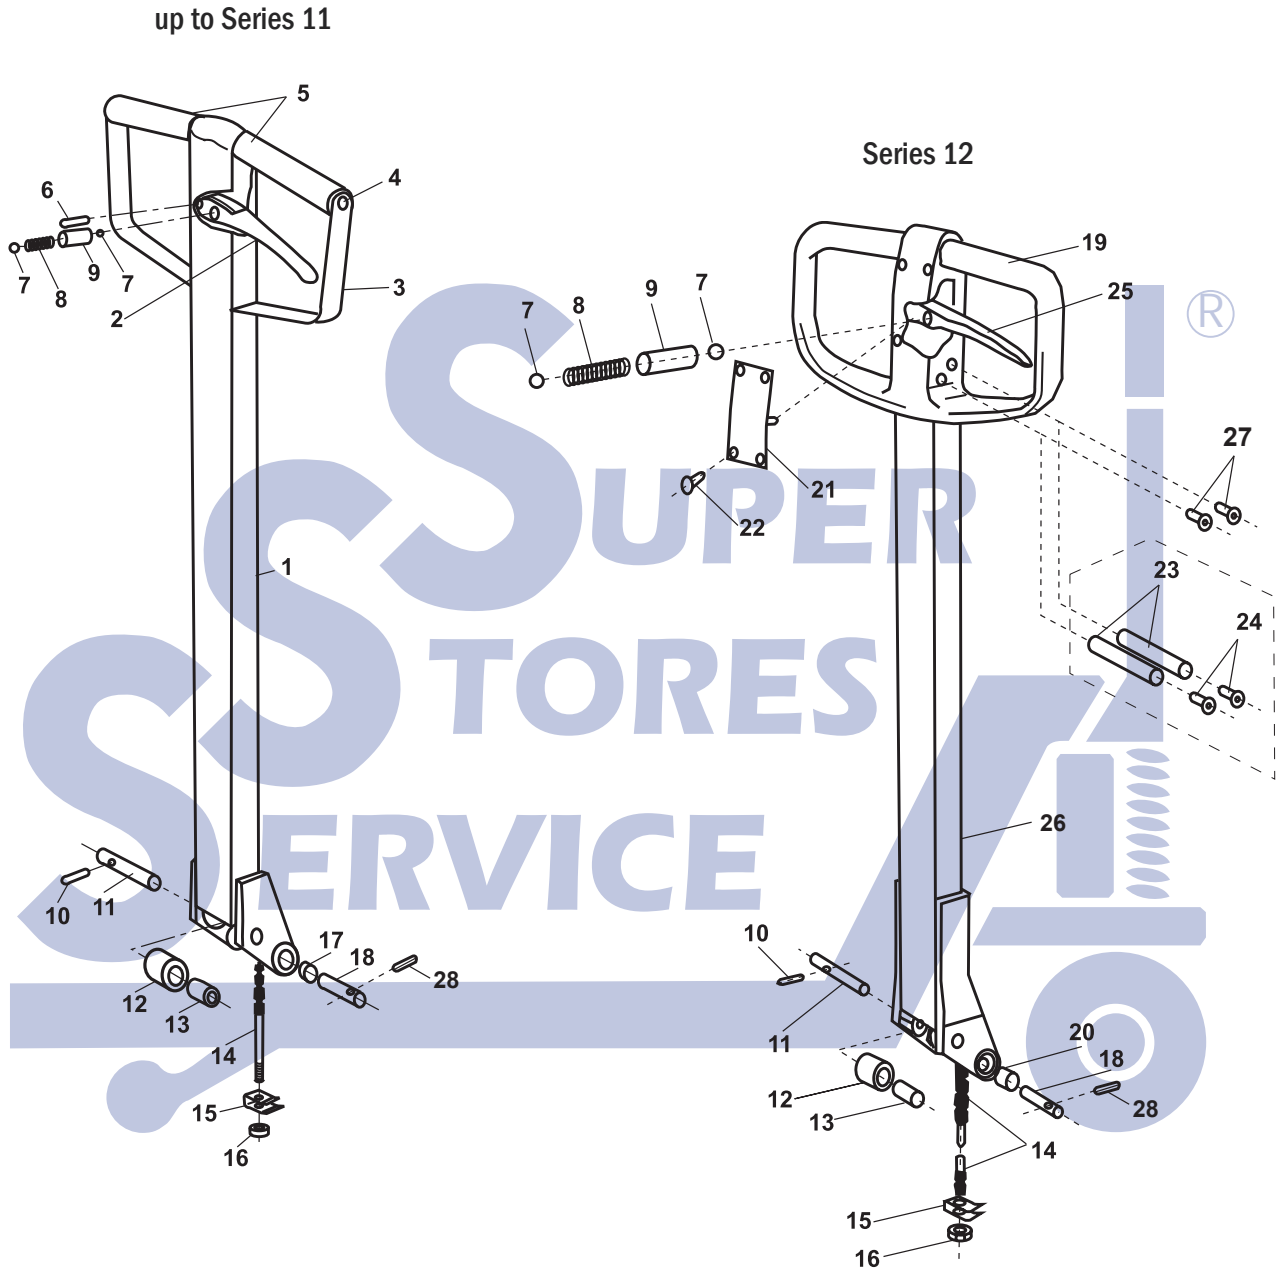

BT L Series Handles

BT L Series Handles

Item	Part No.	Description	List Price
1	17470	Handle Assembly (Includes Items 1 Through 14)	\$99.00
2	47083	Control Lever	\$10.00
3	47082	Clamp	\$12.00
4	24470	Screw	\$0.50
5	47074	Handle Grip	\$4.00
6	20105	Roll Pin	\$0.50
7	22757	Ball	\$2.00
8	47089	Spring	\$1.25
9	54140	Sleeve	\$2.50
10	20461	Roll Pin	\$0.50
11	47930	Pin	\$6.00
12	47929	Roller	\$8.00
13	22108	Bushing	\$2.00
14	17469	Control Rod and Chain Assembly	\$18.00
	17469-A	Master Link	\$3.00
	17469-B	Chain	\$5.00
	17469-C	Pin	\$12.00

Item	Part No.	Description	List Price
15	42631	Spring Clip	\$3.50
16	21094	Adjusting Nut	\$0.50
17	22107	Bushing	\$2.00
18	47931	Handle Pin	\$7.50
19	173752	Handle Loop (Option To Replace W/ Item # 1)	*42.00
20	176827	Bushing	\$3.00
21	173753	Cap	\$12.00
22	177154	Screw	\$0.50
23	176838	Sleeve	\$7.50
24	176914	Screw	\$0.50
25	173754	Control Lever	\$7.00
26	175753	Handle Assembly (Option To Replace W/ Item # 1)	\$139.00
27	173764	Plastic Plug	\$2.00
28	20071	Roll Pin	\$0.50