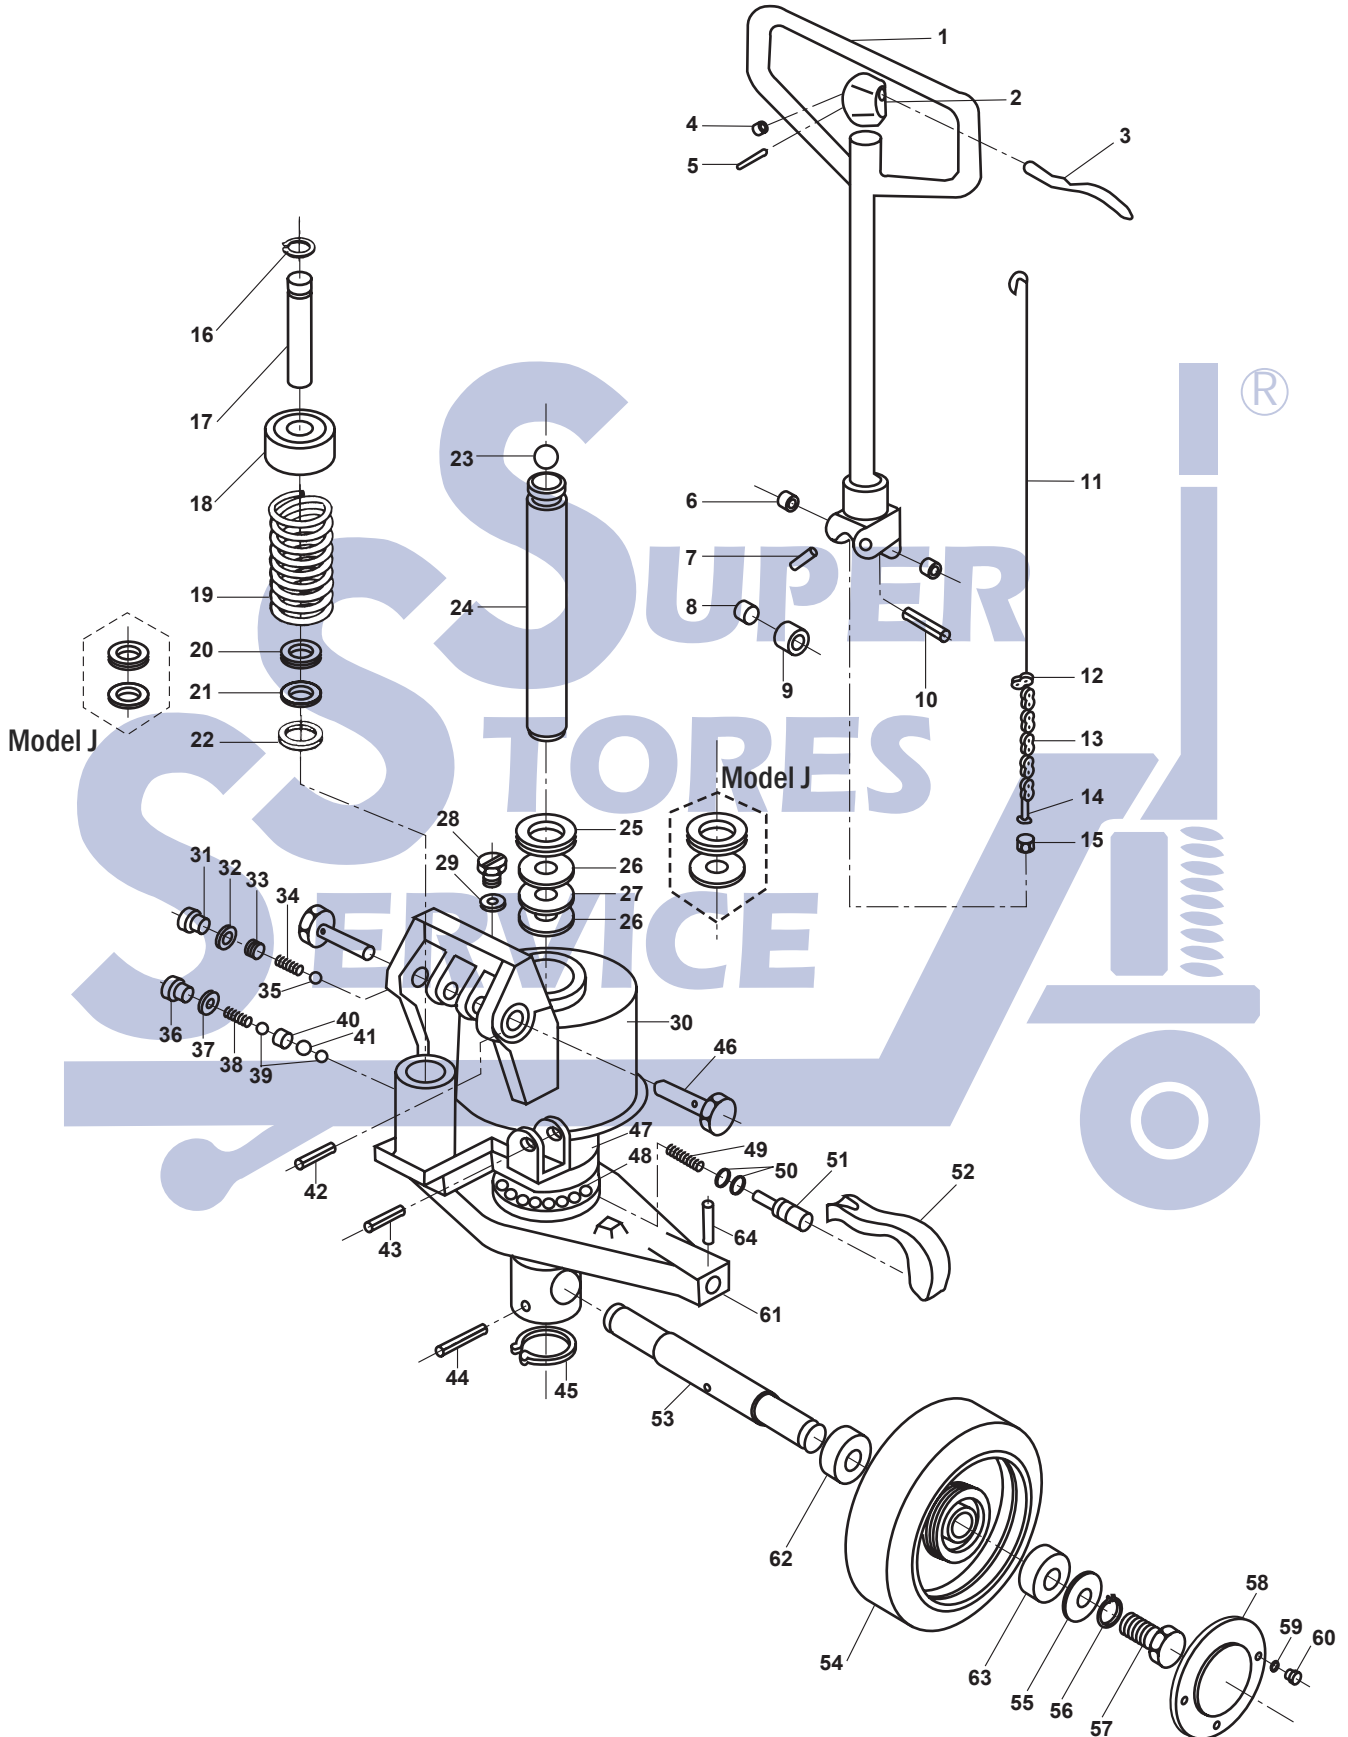

Jet A, L and J Hydraulic Unit

Jet A, L and J Hydraulic Unit

Item	Part No.	Description	List Price
1	PT2748A-001	Handle Frame	\$49.00
2	PT2748A-002	Handle Cap	\$20.00
3	PT2748A-003	Control Lever	\$12.00
4	PT2748A-004	Screw	\$1.00
5	PT2748A-005	Roll Pin	\$1.00
6	PT2748A-006	Bushing	\$2.00
7	PT2748A-007	Spring Pin	\$3.00
8	PT2748A-008	Bushing	\$2.00
9	PT2748A-009	Roller	\$10.00
10	PT2748A-010	Roller Pin	\$8.00
11	PT2748A-011	Release Rod	\$20.00
12	PT2748A-012	Chain Joint	\$7.00
13	PT2748A-013	Chain	\$20.00
14	PT2748A-014	Anchor Bolt	\$5.00
15	PT2748A-015	V-Nut	\$3.00
16	PT2748A-032	Snap Ring	\$1.00
17	PT2748A-033	Pump Piston	\$18.00
18	PT2748A-034	Spring Cap	\$12.00
19	PT2748A-035	Spring	\$12.00
20	A PT2748A-020	Dust Seal	\$9.00
21	A PT2748A-021	Back-Up Ring	See Kits
22	A PT2748A-022	O-Ring	See Kits
23	PT2748A-024	Ball	\$2.00
24	PT2748A-025	Ram Piston, Before Serial #704xxx (Located On Pump)	\$60.00
	PT2748A-025A	Ram Piston, After Serial #704xxx (Located On Pump)	\$30.00
	PT2748J-025	Ram Piston (J Model)	\$30.00
25	A PT2748A-016	Dust Seal	See Kits
26	A PT2748A-017	O-Ring	See Kits
27	A PT2748A-018	Back-Up Ring	See Kits
28	PT2748A-026	Oil Plug	\$8.00
29	A PT2748A-023	O-Ring	See Kits
30	PT2748A-109	Pump Housing, New (Replaces PT2748-109)	Not Available
31	PT2748A-027	Pressure Adjustment Screw	\$12.00
32	A PT2748A-028	O-Ring	See Kits
33	PT2748A-029	Release Screw	\$5.00
34	PT2748A-030	Spring	\$2.00
35	PT2748A-031	Steel Ball	\$1.50
36	PT2748A-036	Release Plug	\$12.00
37	PT2748A-037	Washer	\$2.00
38	PT2748A-038	Spring	\$7.00
	PT2748A-038A	Spring (Not Shown)	\$5.00