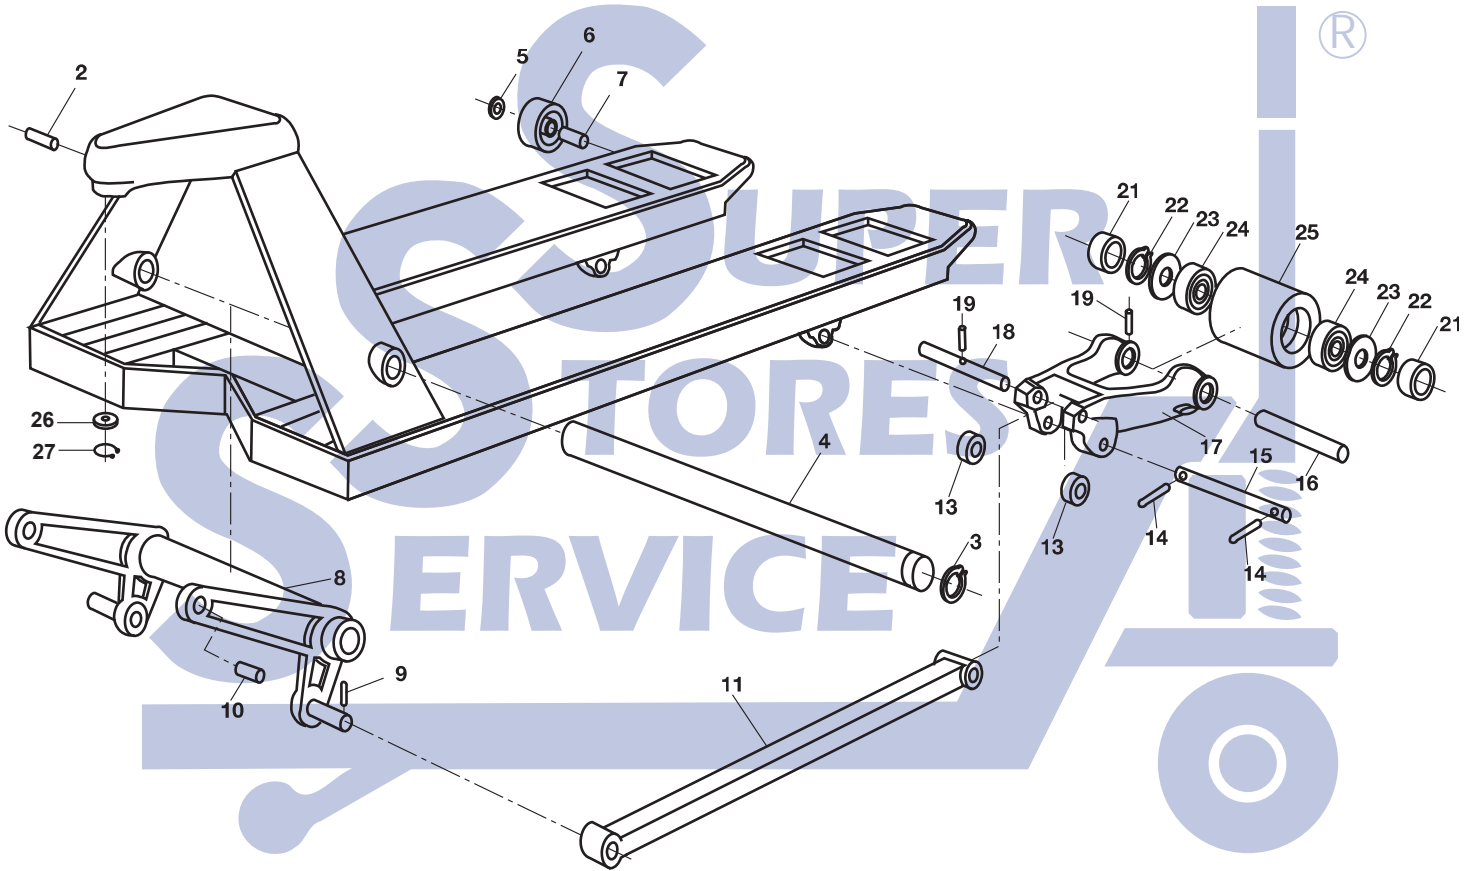

Jet W Frame

Jet W Frame

Item	Part No.	Description	List Price
2	PT2748W-02	Roll Pin	\$1.00
3	PT2748W-33	Snap Ring	\$1.00
4	PT2748W-34	Lifting Link Shaft, 27" Wide Frame	\$18.00
	PT2048W-34	Lifting Link Shaft, 20" Wide Frame	Special Order
5	PT2748W-36	Snap Ring	\$1.00
6	PT2748W-37	Entry Roller	\$7.00
7	PT2748W-38	Shaft	\$5.00
8	PT2748W-14	Lifting Link, 27" Wide Frame	*\$79.00
	PT2048W-14	Lifting Link, 20" Wide Frame	Special Order
9	PT2748W-04	Roll Pin	\$0.50
10	PT2748W-13	Arm Pin	\$5.00
11	PT2748W-17	Push Rod, 48" Forks	\$45.00
	PT2742W-17	Push Rod, 42" Forks	Special Order
	PT2736W-17	Push Rod, 36" Forks	Special Order
13	PT2748W-19	Exit Roller	\$5.00
14	PT2748W-18	Spring Pin	\$0.50

Item	Part No.	Description	List Price
15	PT2748W-26	Pivot Shaft	\$10.00
16	PT2748W-27	Load Roller Axle	\$10.00
17	PT2748W-22	Load Wheel Bracket	\$39.00
18	PT2748W-21	Push Rod Axle	\$10.00
19	PT2748W-18	Spring Pin	\$0.50
21	PT2748W-28	Spacer	\$3.00
22	PT2748W-31	Locking Ring	\$1.00
23	PT2748W-30	Washer	\$1.00
24	PT2748W-29-BS	Bearing	\$5.00
25	PT2748W-29-D	Load Roller Assembly, Model W, Black Ultra	\$32.00
		Poly on Steel Hub W/ Bearings	
	GWK-JETW-LW	Load Wheel Kit, Model W, (2) Black Ultra	\$74.95
		Poly Load Roller Assy W/ Bearings, Axles	and Fasteners
26	PT2748W-69A	Washer	2.00
27	PT2748W-69B	Snap Ring	\$2.00

Load Wheel Kit