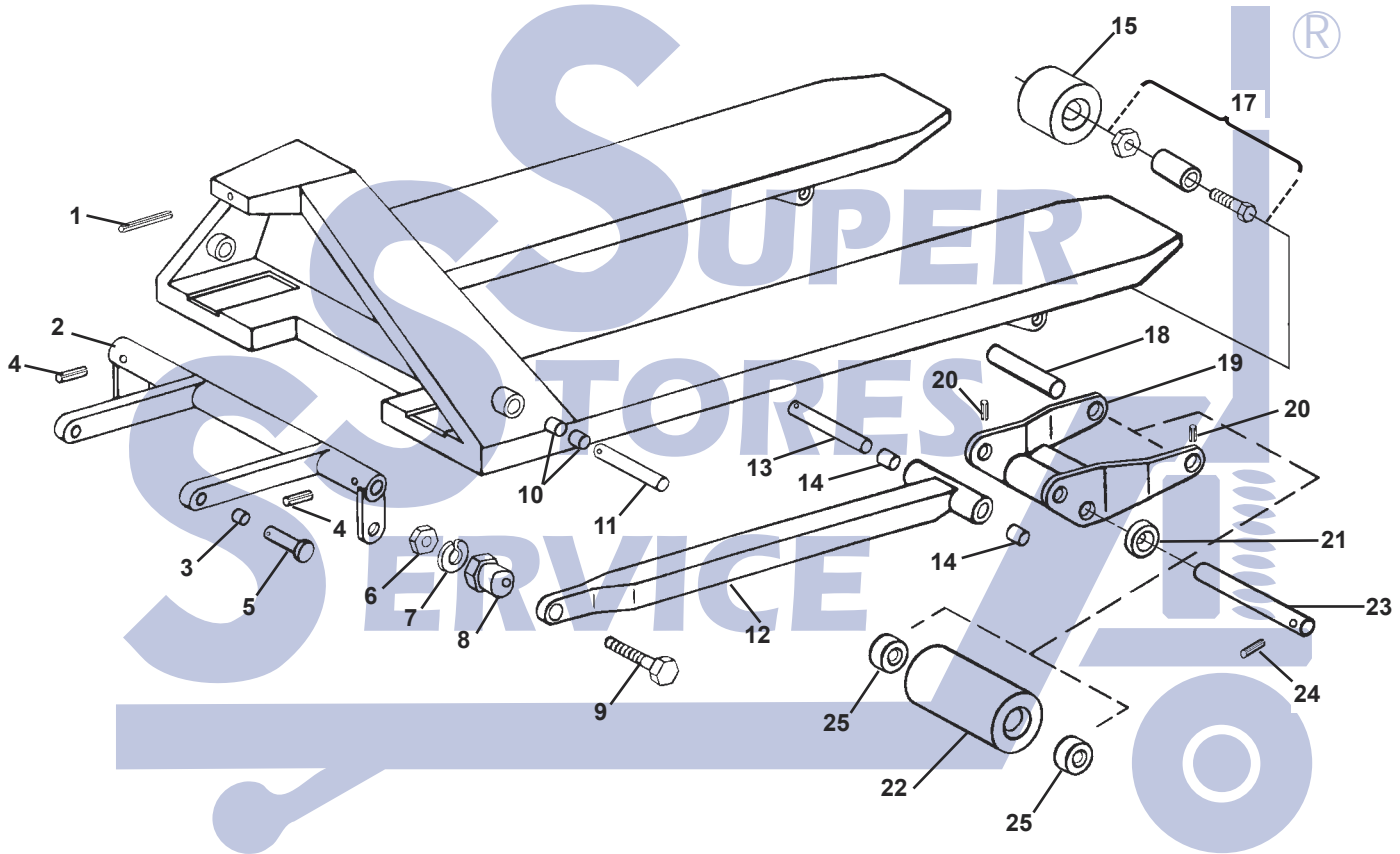

Magnum (Intrupa) 5000 Frame

Magnum (Intrupa) 5000 Frame

Item	Part No.	Description	List Price
1	520	Roll Pin	\$0.50
2	522	Lifting Link, 27" Wide Jack	Not Available
	523	Lifting Link, 20-1/2" Wide Jack	Not Available
3	108	Bushing	\$2.00
4	526	Roll Pin	\$0.50
5	525	Pin	\$6.00
6	529	Lock Nut	\$1.00
7	519	Lock Washer	\$0.50
8	527	Eccentric Pin	\$10.00
9	528	Bolt	\$2.00
10	521	Bushing	\$2.00
11	530	Lifting Link Pin	\$8.00
12	535	Push Rod, 48" Forks	Not Available
13	531	Pin	\$8.00

Item	Part No.	Description	List Price
14	108	Bushing	\$2.00
15	545	Entry Roller	\$5.00
17	546	Bushing and Axle Assembly	\$3.00
18	540	Axle	\$8.00
19	541	Load Roller Bracket	Not Available
20	542	Roll Pin	\$0.50
21	544	Exit Roller	\$5.00
22	537-A	Load Roller Assembly, Black Ultra Poly On Steel Hub W/ Bearings	\$32.00
	536-A	Load Roller Assembly, Nylon W/ Bearings	\$30.00
	538-A	Load Roller Assembly, Steel W/ Bearings	\$45.00
23	543	Axle	\$8.00
24	152	Roll Pin	\$0.50
25	539	Bearing	\$5.00