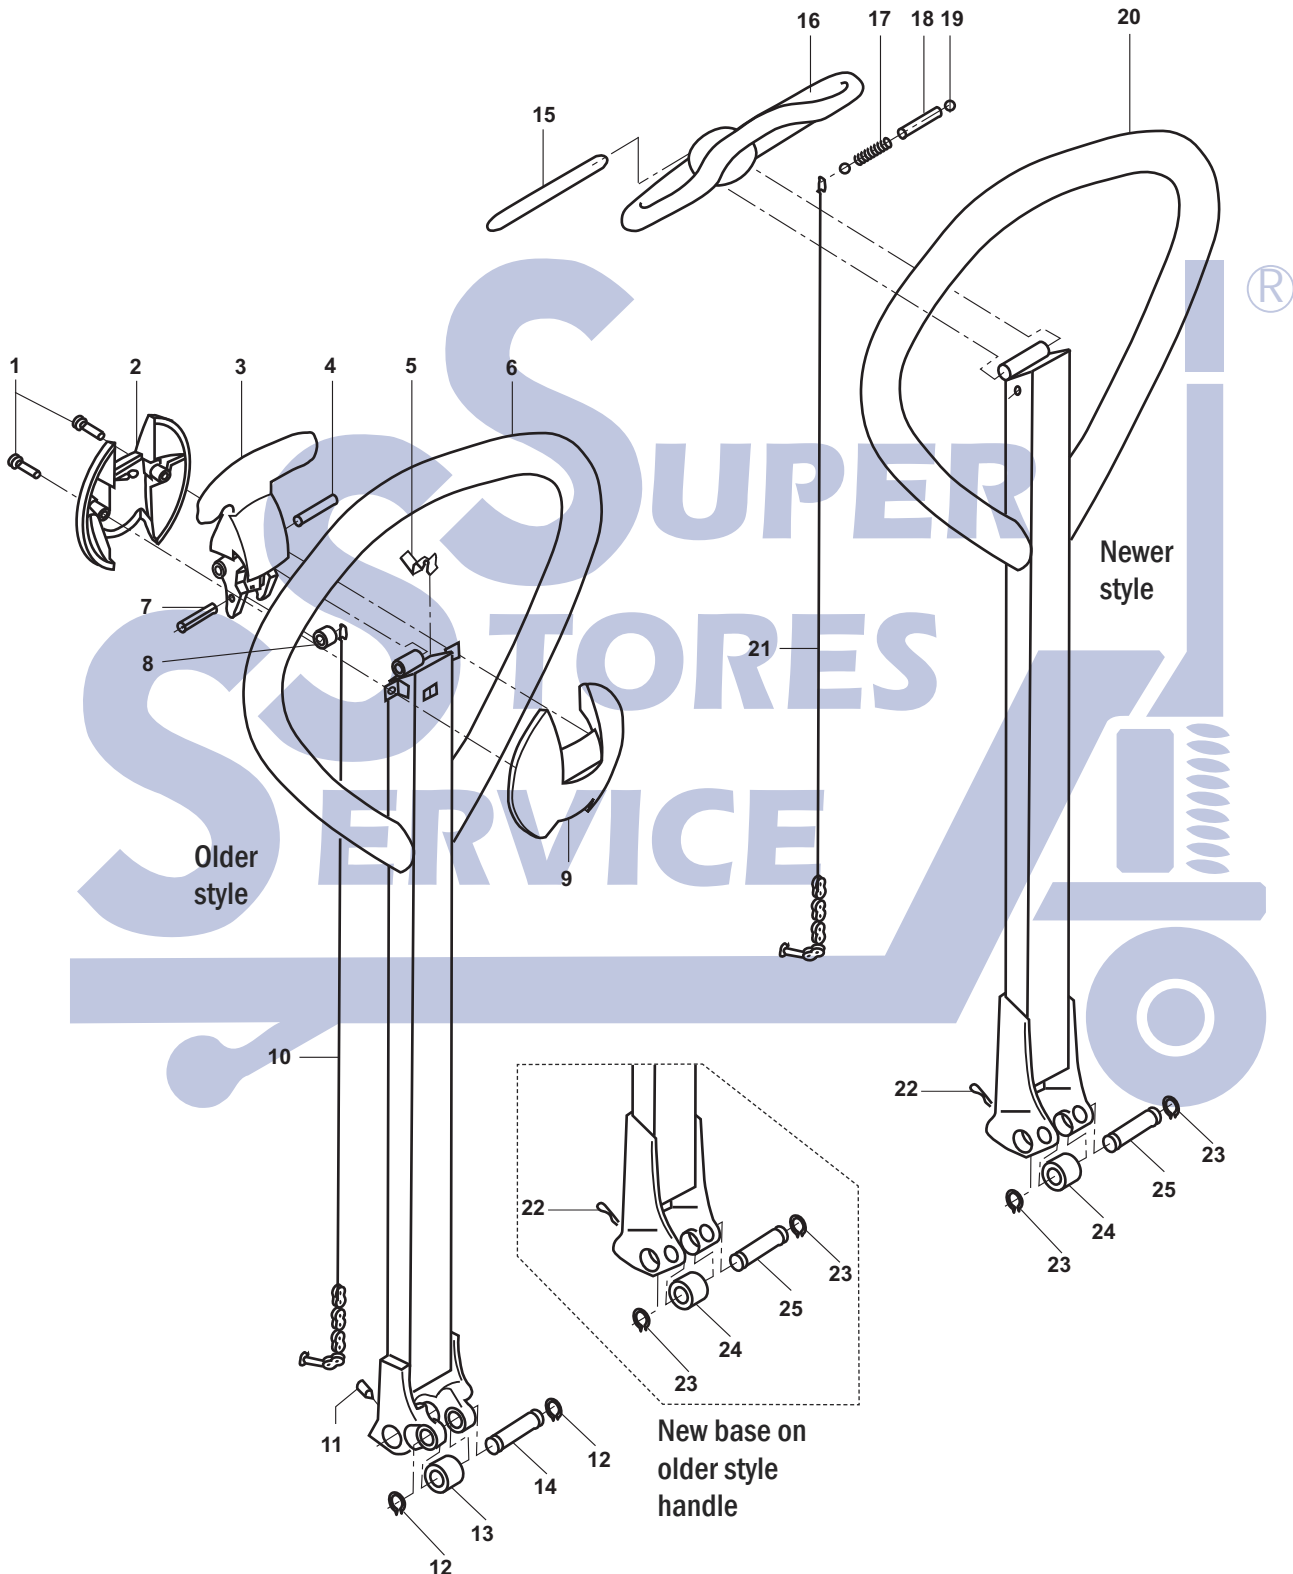

Multiton TM 55 Handle

Multiton TM 55 Handle

Item	Part No.	Description	List Price
1	MU 200178410	Screw	\$0.50
2	MU 090131001	Handle Lever Cover, Yellow	\$9.00
	MU 090131002	Handle Lever Cover, Grey	\$9.00
3	MU 090195000	Handle Lever	\$12.00
4	MU 063017008	Shaft	\$5.00
5	MU 090191000	Handle Spring Clip	\$3.00
6	MU 090112000	Handle Frame - Older Style	\$49.00
	MU 090478001	Handle Assembly - Older Style, (Incl. Items 1 through 12)	\$99.00
7	MU 200178340	Split Pin	\$0.50
8	MU 090190000	Cam	\$3.00
9	MU 090130002	Handle Lever Cover, Yellow	\$16.00
	MU 090130003	Handle Lever Cover, Grey	\$16.00
10	MU 090110000	Rod and Chain	\$14.00
11	MU 200178390	Set Screw	\$1.00
12	MU 820487000	Snap Ring	\$1.00
13	MU 038614000	Roller Cam (Older Style)	\$10.00
	MU 090457010	Roller Cam (Newer Style)	\$10.00

Item	Part No.	Description	List Price
14	MU 052699000	Cam Axle (Older Style)	\$8.00
	MU 090455000	Cam Axle (Newer Style)	\$12.00
15	MU 50424166	Lever Pin	\$3.00
16	MU 50424811	Control Lever (Yellow)	\$14.00
	MU 50410252	Control Lever (Grey)	\$25.00
17	MU 50410166	Spring	\$3.00
18	MU 50424168	Sleeve	\$1.00
19	MU 50410235	Ball	\$1.00
20	MU 50410142	Handle Assembly - Newer Style, (Incl. Items 15-21 and 23)	\$59.00
21	MU 50410215	Rod and Chain	\$14.00
22	MU 50137128	Pin Clip	\$0.50
23	MU 26200080	Snap Ring	\$1.00
24	MU 50137111	Cam Roller	\$12.00
25	MU 50137110	Cam Axle	\$5.00