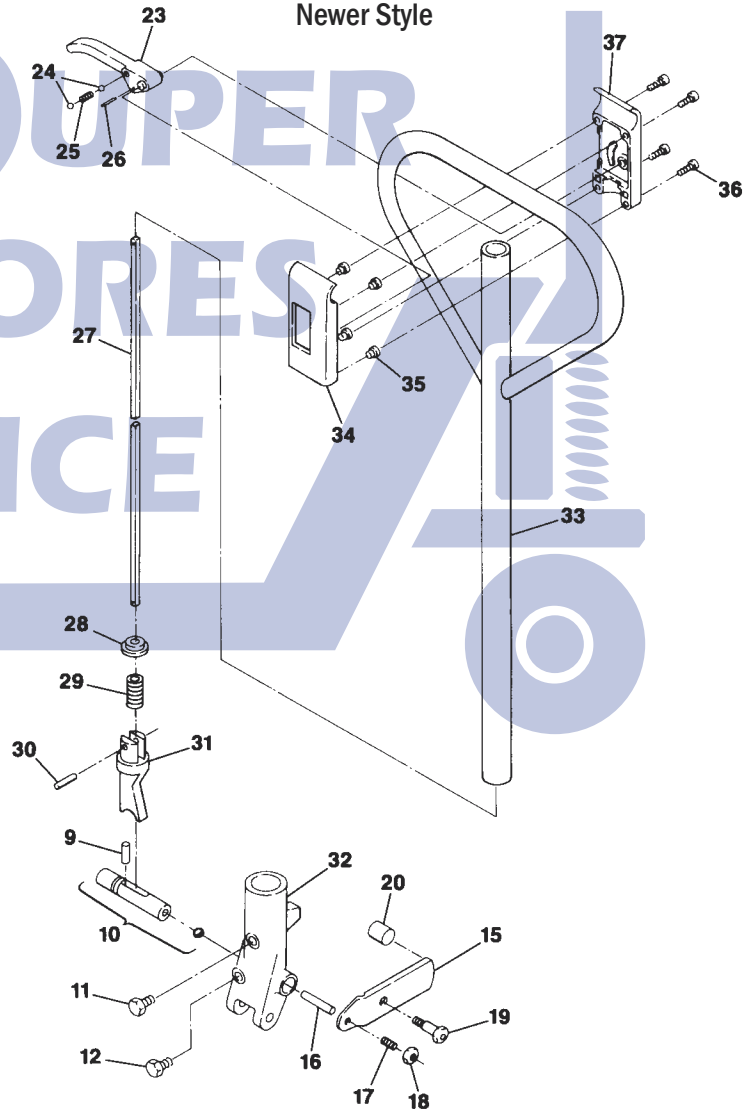

# Rol-Lift Series T and E Hand Control Handle

Older Style

Newer Style

# Rol-Lift Series T and E Hand Control Handle

| Item | Part No.      | Description  | List Price    |
|------|---------------|--|---------------|
| 1    | Not Available | Plastic Cover                                      | Not Available |
| 2    | 3-25500       | Cotter Pin   | \$0.50        |
| 3    | Not Available | Control Lever                                      | Not Available |
| 4    | 3-60000       | Pin  | \$1.00        |
| 5    | Not Available | Control Lever Grip                                 | Not Available |
| 6    | 7-00008       | Control Rod  | \$15.00       |
| 7    | 3-20001       | Spring   | \$4.00        |
| 8    | 3-27003       | Actuator   | \$18.00       |
| 9    | 3-27010       | Pivot Shaft  | \$5.00        |
| 10   | 3-27163-S     | Pivot Shaft Assembly, 3/4" ID                      | \$16.00       |
| 11   | 3-02000-03    | Handle Bolt  | \$2.00        |
| 12   | 3-04501-07    | Set Screw  | \$1.00        |
| 15   | 7-30048       | Fulcrum Bar  | Not Available |
| 16   | Not Available | Glide Pin (No Longer Sold Separately, Use Item 10) | Not Available |
| 17   | 3-08006-04    | Adjusting Screw                                    | \$1.00        |
| 18   | 3-50064       | Nut  | \$1.00        |
| 19   | 3-00087-04    | Bolt   | \$2.00        |
| 20   | 4-00078       | Pin  | \$5.00        |
| 21   | Not Available | Handle Assembly (See Item 33)                      | Not Available |
| 22   | 3-09998       | Screw  | \$1.00        |