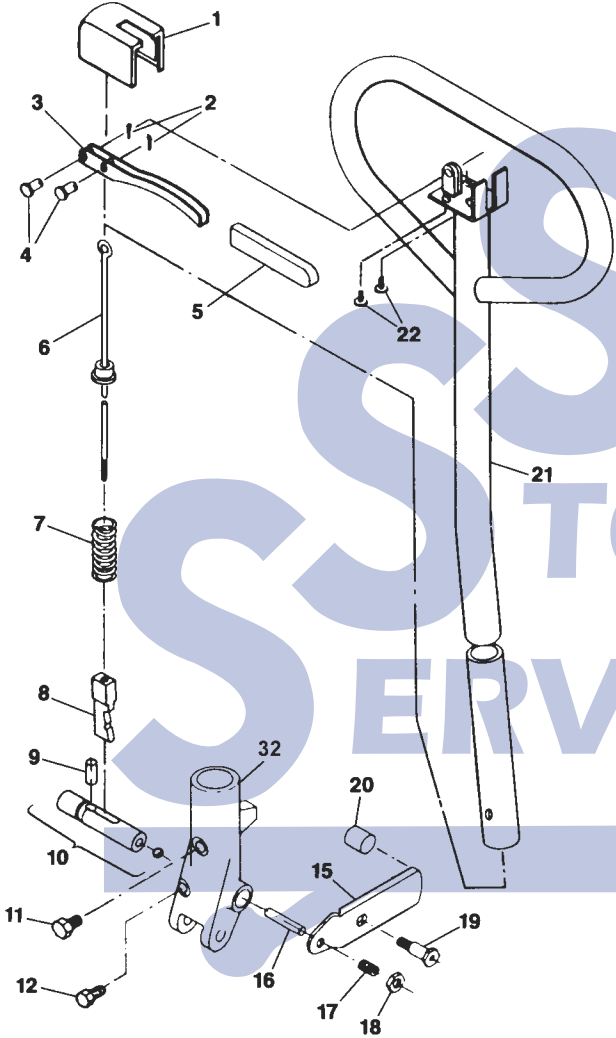

Rol-Lift Series T and E Hand Control Handle

Older Style