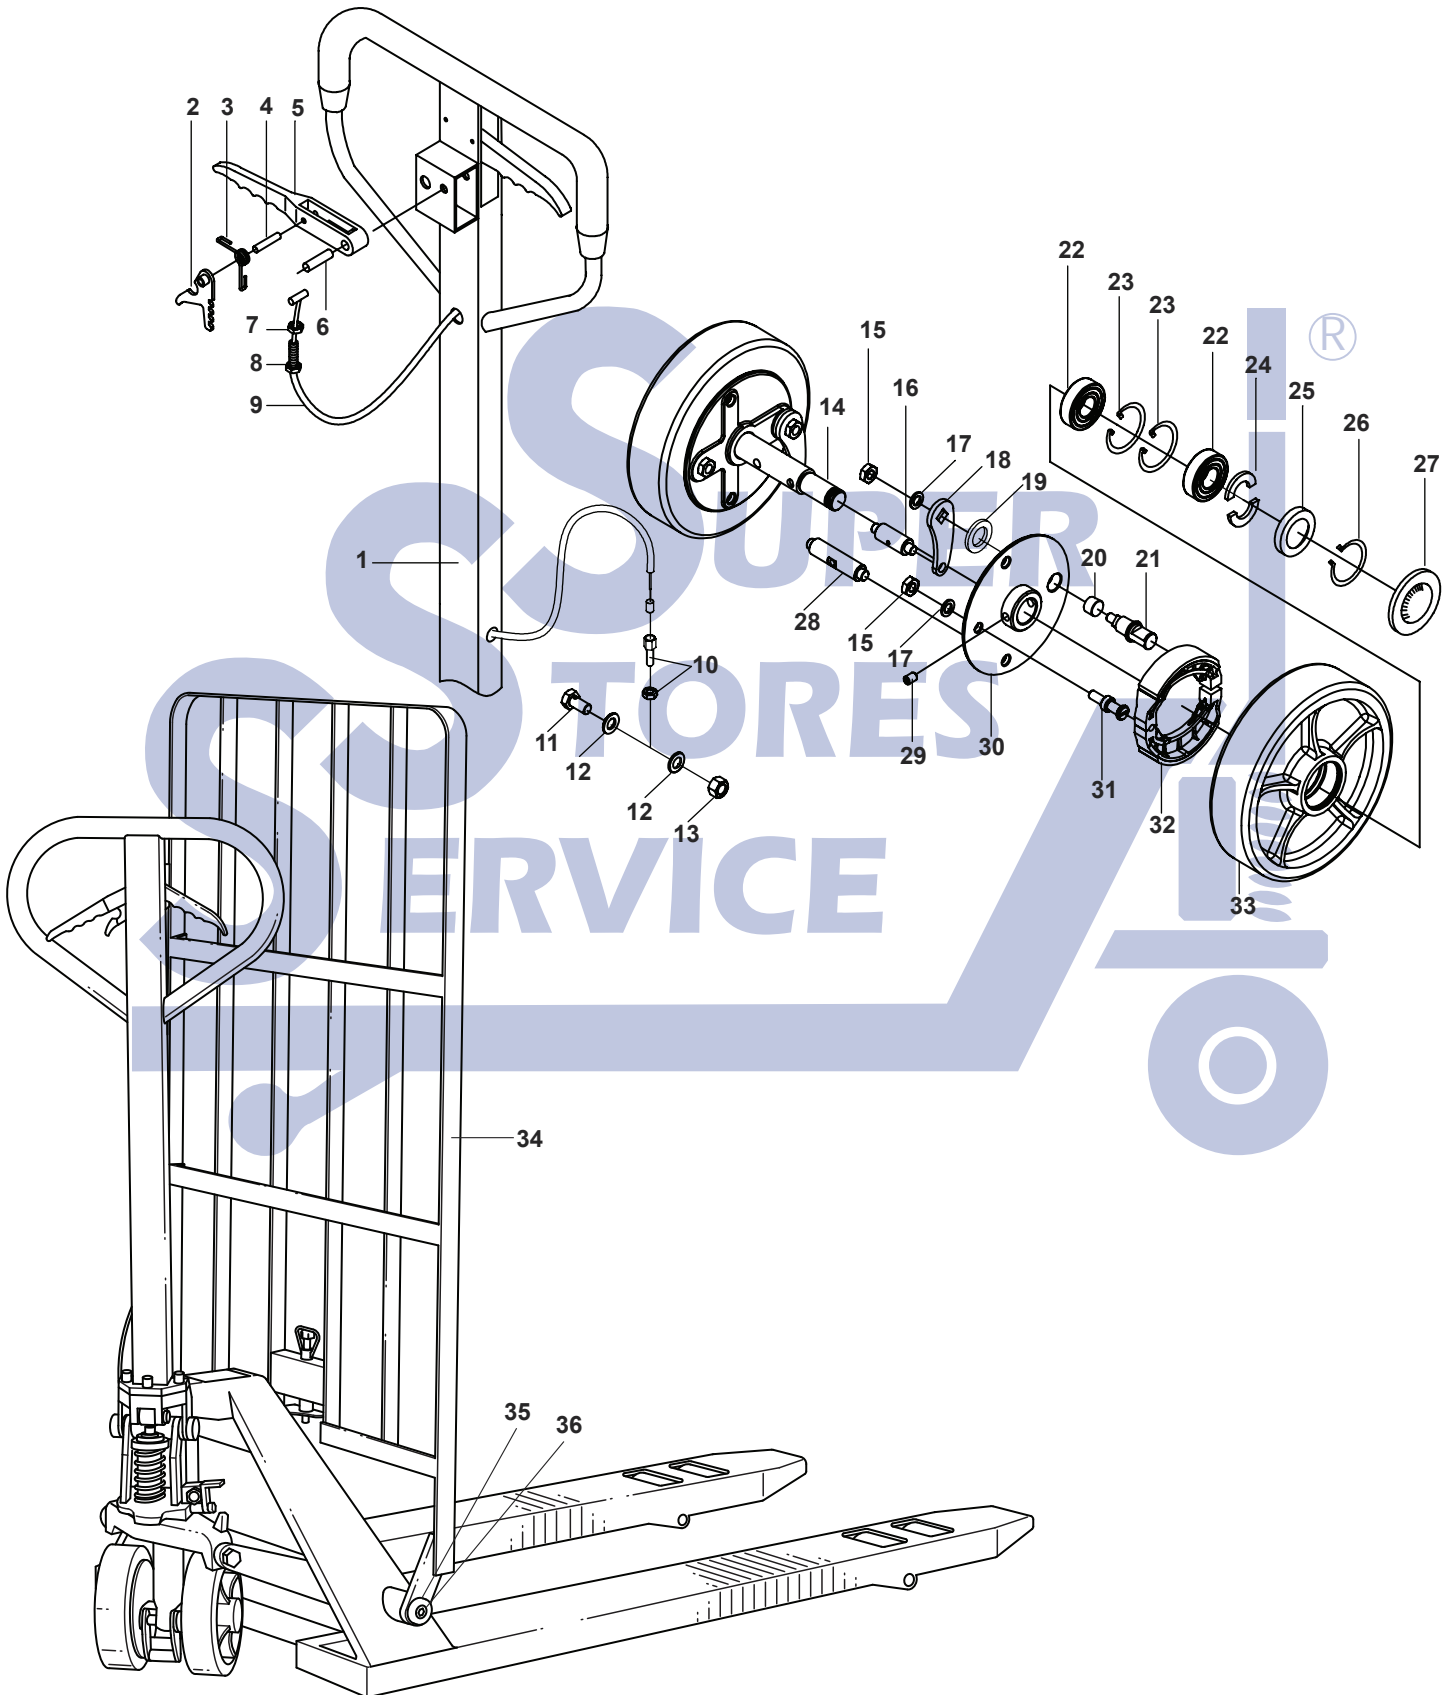

# Valu-Jack 6600 Backrest & Brake

# Valu-Jack 6600 Backrest & Brake

Item	Part No.	Description	List Price
1	66S9	Brake Handle Frame	\$35.00
2	66S1	Locking Lever	\$5.00
3	66S2	Spring	\$1.00
4	66S3	Spring Pin	\$1.00
5	66S4	Brake Lever	\$7.00
6	66S5	Spring Pin	\$0.50
7	66S6	Nut	\$0.50
8	66S7	Bolt	\$10.00
9	66S8	Brake Cable (Includes Items 7-15)	\$18.00
10	66S21	Tube	\$1.00
11	66S10	Bolt	\$1.00
12	66S11	Washer	\$0.50
13	66S12	Nut	\$0.50
14	66S26	Shaft	\$18.00
15	66S14	Nut	\$0.50
16	66S27	Shaft	\$8.00
17	66S16	Washer	\$0.50
18	66S28	Lever Plate	\$9.00

Item	Part No.	Description	List Price
19	66S35	Washer	\$5.00
20	66S24	Bushing	\$8.00
21	66S25	Shaft	\$8.00
22	66S29	Bearing	\$5.00
23	66S30	Snap Ring	\$1.00
24	66S31	Split Ring	\$0.50
25	66S32	Washer	\$0.50
26	66S33	Snap Ring	\$0.50
27	66S34	Dust Cover	\$2.00
28	66S13	Shaft	\$8.00
29	66S15	Set Screw	\$1.00
30	66S17	Brake Plate	\$27.00
31	66S18	Stud	\$5.00
32	66S19	Brake Shoe	\$12.00
33	66S20	Wheel	\$49.00
34	66S38	Backrest	\$79.00
35	66S36	Bushing	\$3.00
36	66S37	Bolt	\$3.00