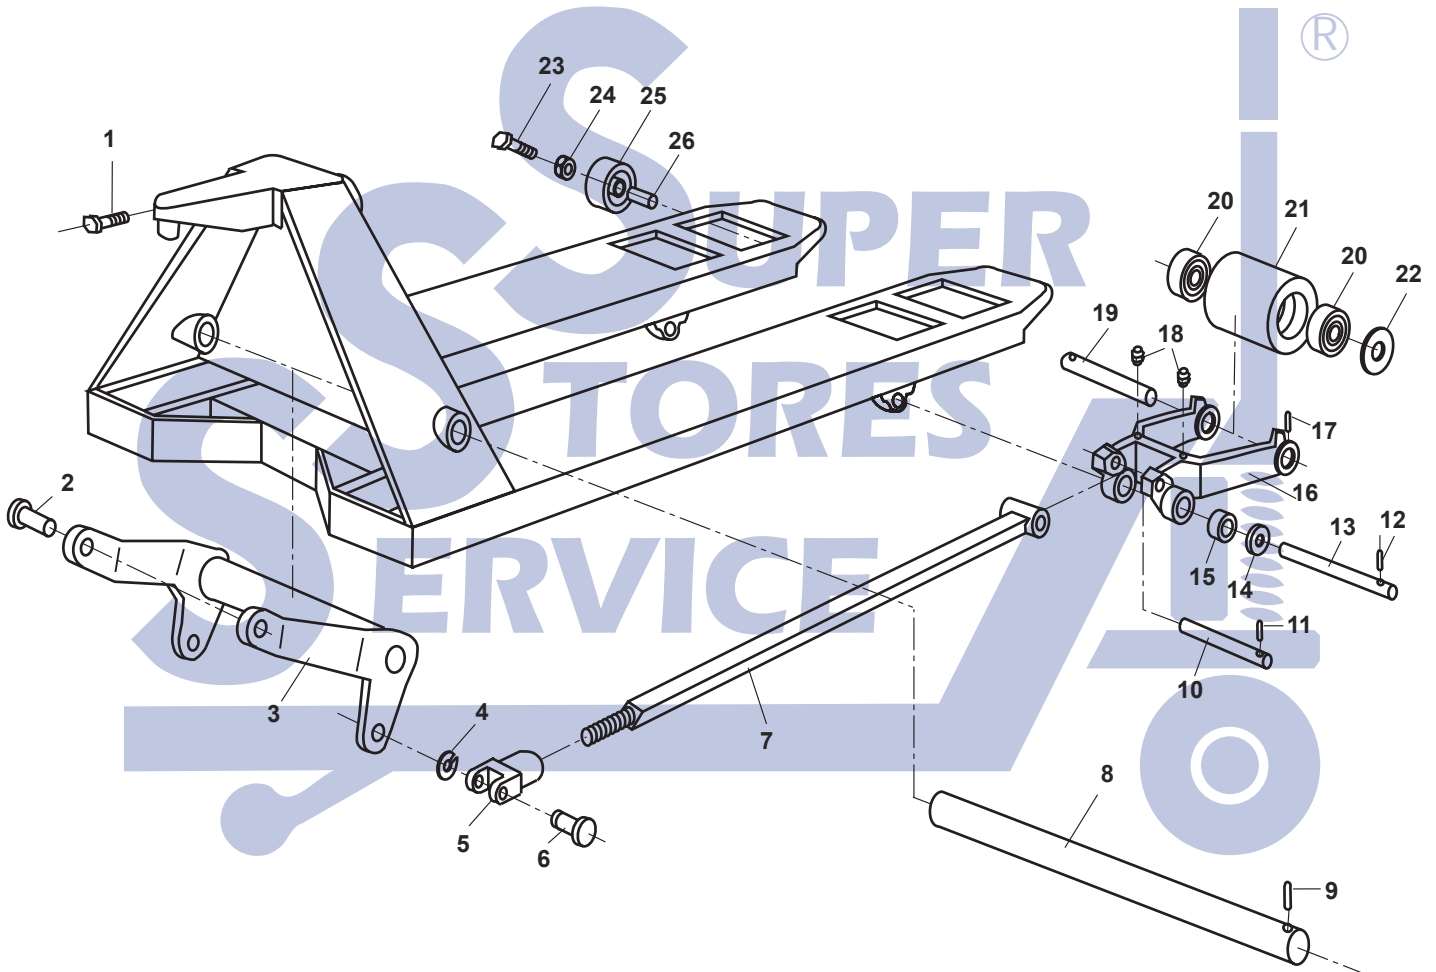

# Valu-Jack 6600 Frame

Item	Part No.	Description	List Price
1	66201	Set Screw	\$0.50
2	66207	Pin	\$8.00
3	66203	Lifting Link	\$49.00
4	66205	Snap Ring	\$0.50
5	66206	Connecting Link	\$10.00
6	66210	Pin	\$3.00
7	66208	Push Rod	\$32.00
8	66211	Lifting Link Shaft	\$18.00
9	66204	Roll Pin	\$0.50
10	66214	Push Rod Axle	\$8.00
11	66213	Roll Pin	\$0.50
12	66216	Roll Pin	\$0.50
13	66212	Pivot Axle	\$6.50
14	66243	Exit Roller	\$7.00
15	66244	Bushing	\$1.00
16	66215	Load Wheel Bracket	\$30.00
17	66204	Roll Pin	\$0.50

Item	Part No.	Description	List Price
18	66202	Grease Fitting (Threaded)	\$0.50
19	66217	Load Wheel Axle	\$8.00
20	66220	Bearing	\$5.00
21	66225-D	Load Roller Assembly, Red Ultra Poly On Aluminum Hub W/ Bearings	\$38.00
	66225	Load Roller Assembly, Black Ultra Poly On Steel Hub W/ Bearings	\$32.00
	66225-N	Load Roller Assembly, Nylon W/ Bearings	\$30.00
	66225-S	Load Roller Assembly, Steel W/ Bearings	\$45.00
	GWK-VJ-LW	Load Wheel Kit, Incl. (2) Load Roller Assy W/ Bearings, Axles, and Fasteners	\$74.95
22	66219	Washer	\$0.50
23	66241	Bolt	\$0.50
24	66242	Nut	\$0.50
25	66239	Entry Roller	\$5.00
26	66240	Sleeve	\$1.50

## Complete Wheel Kit

## Load Wheel Kit