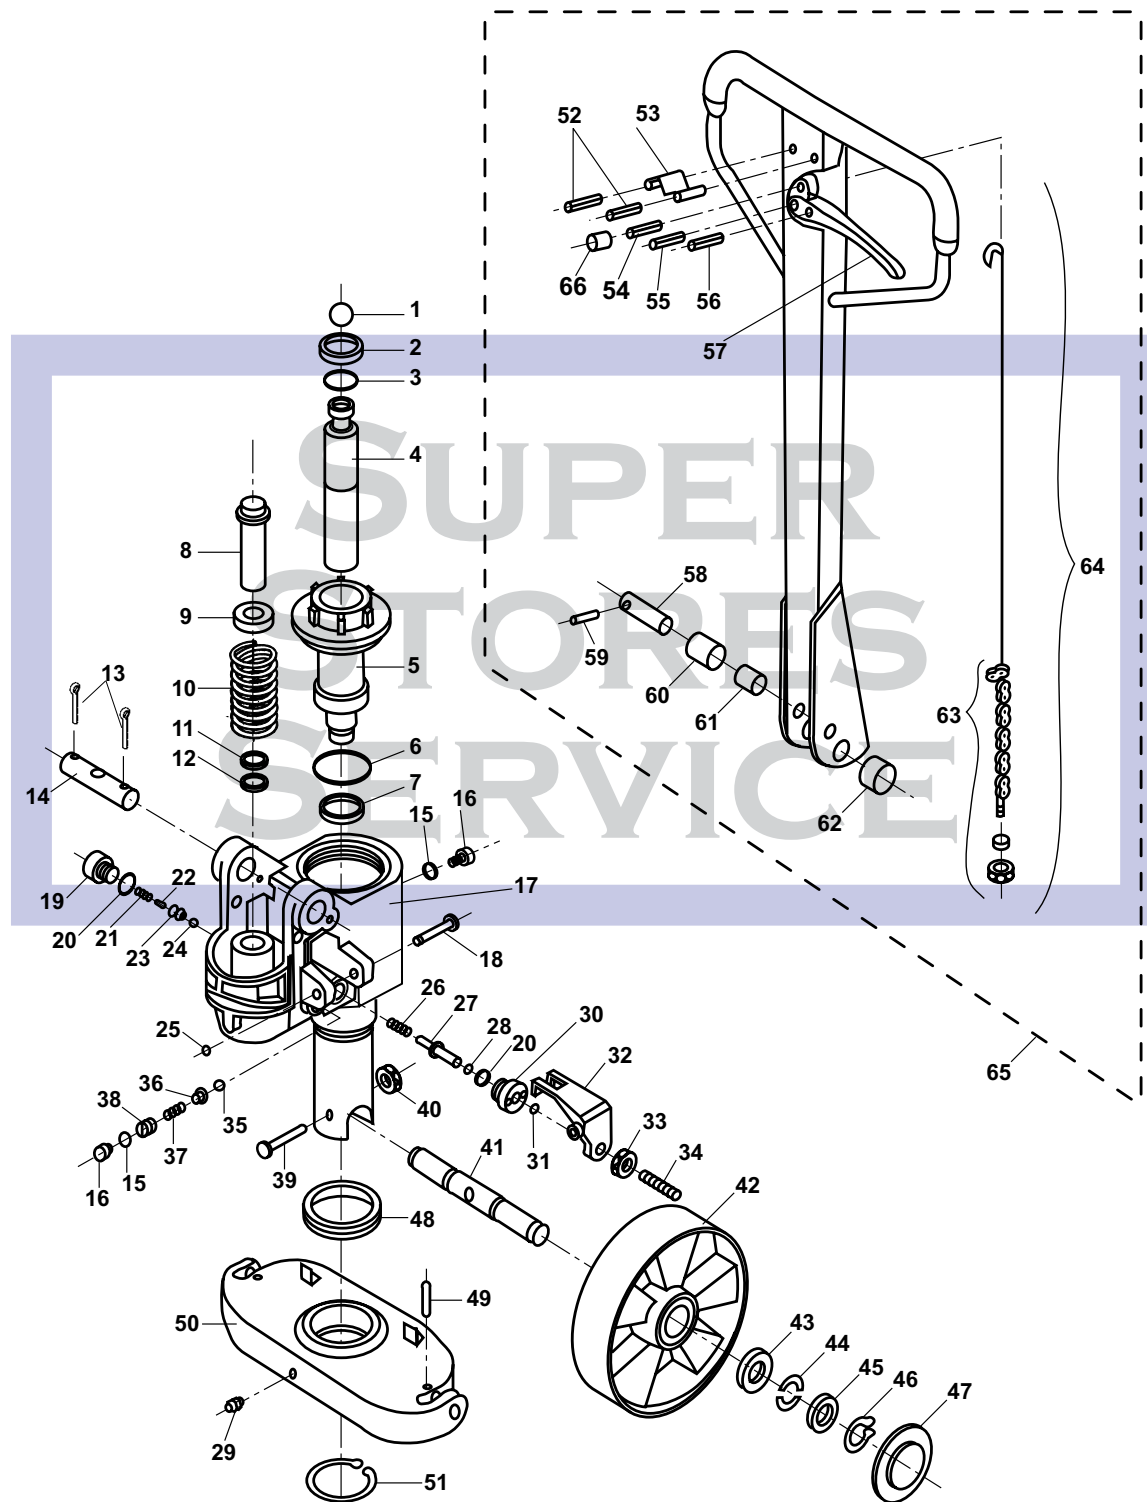

# Valu-Jack 5500-2 Hydraulic Unit

Item	Part No.	Description
1	55F146	Ball
2	A 55F145	Wiper
3	A 55F144	O-Ring
4	55F152	Piston Rod
5	55F143	Cylinder Cap
6	A 55F142	O-Ring
7	A 55F141	U-Cup
8	55F147	Pump Piston
9	55F148	Washer
10	55F149	Spring
11	A 55F150	Wiper
12	A 55F151	U-Cup
13	55F117	Cotter Pin
14	55F118	Handle Axle
15	A 55F126	Seal Washer
16	55F127	Screw Plug
17	55F100	Pump Assembly, Complete
18	55F140	Lever Plate Pin
19	55F119	Screw Plug
20	A 55F120	Seal Washer
21	55F121	Spring
22	55F122	Spindle, Dampening Valve
23	55F123	Seat, Dampening Valve
24	55F124	Steel Ball
25	55F153	Retaining Ring
26	55F128	Spring
27	55F129	Release Pin
28	A 55F130	O-Ring
29	55F15	Lube Fitting
30	55F131	Sleeve
31	A 55F132	O-Ring
32	55F135	Lever Plate
33	55F134	Jam Nut
34	55F133	Adjustment Screw
35	55F139	Steel Ball
36	55F138	Valve Ball Seat
37	55F137	Spring
38	55F136	Adjustment Screw
39	55F3	Bolt
40	55F44	Nut

Item	Part No.	Description
41	55F2	Steer Wheel Axle
42	55F8	Steer Wheel Assembly, Black Poly on Nylon Hub, W/Bearings
	55F8-HD	Steer Wheel Assembly, Red Ultra Poly on Aluminum Hub, W/Bearings
	55F8R	Steer Wheel Assembly, Rubber on Aluminum Hub, W/Bearings
	55F8N	Steer Wheel Assembly, Solid White Nylon Hub, W/Bearings
	55F8S	Steer Wheel Assembly, Solid Steel, W/Bearings
	GWK-VJ2-CK	Complete Wheel Kit, (2)Ultra Poly Load Rollers(2) Poly on Nylon Steer Wheel Assemblies, W/Bearings, Axles & Fasteners
43	55F9	Bearing, 2 Rubber Seals
44	55F10	Half Cirque Washer
45	55F11	Cup Washer
46	55F12	Retaining Ring
47	55F13	Hub Cap
48	55F4	Thrust Bearing
49	55F6	Spring Pin
50	55F5	Traverse
51	55F7	Retaining Ring
52	55F102	Roll Pin
53	55F101	Blade Spring
54	55F104	Roll Pin
55	55F105	Roll Pin
56	55F106	Roll Pin
57	55F107	Control Lever
58	55F109	Handle Pin
59	55F110	Roll Pin
60	55F111	Roller
61	55F112	Bushing
62	55F114	Handle Bushing
63	55F115	Chain, Includes Ajustment Pin and Nut
64	55F113A	Control Rod Assembly
65	55F1A	Handle Assembly, Includes 52-66
66	55F103	Nylon Roller
Kit A	55FK100	Seal Kit