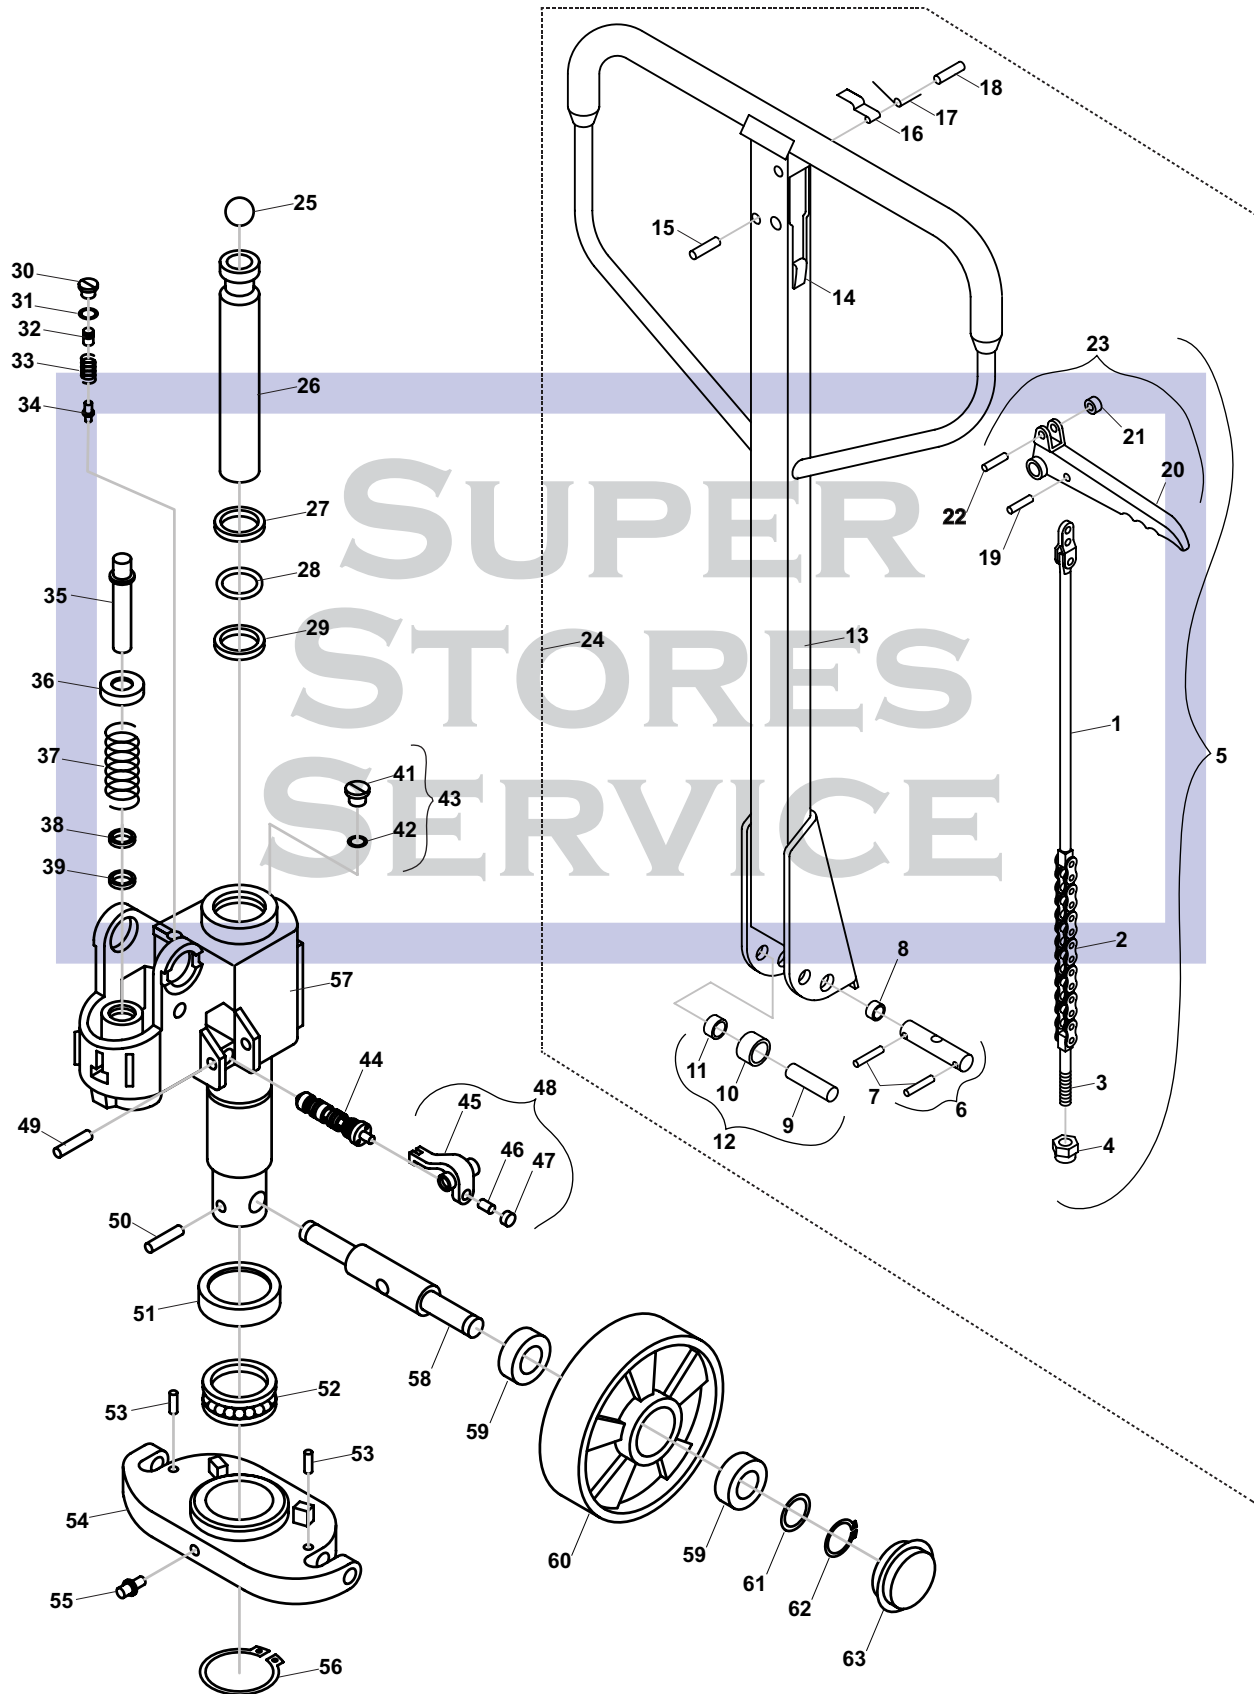

# Wesco CPI Hydraulic Unit

(Model Numbers: 272655, 272656, 272657, 272658, 272659, 272660)

Item	Part No.	Description
1	A101	Release Rod
2	A102	Chain & Adjustment Bolt, Includes 2 & 3
3	A103	Adjusting Bolt
4	A104	Adjusting Nut
5	270060	Handle Release Assy, Includes 1-4 & 27-31
6	270004	Handle Axle, Includes 6 & 7
7	A106	Elastic Pin
8	273008	Bushing
9	A108	Roller Pin
10	A109	Pressure Roller
11	A109A	Bushing
12	270005	Pressure Roller Assembly, Includes 9, 10 & 11
13	A110	Handle
14	A111	Stop Rubber
15	A112	Roll Pin
16	A113	Blade Spring
17	A114	Spring
18	A115	Roll Pin
19	A116	Roll Pin
20	A117	Control Handle
21	A118	Roller
22	A119	Elastic Pin
23	272791	Control Handle Kit, Includes 20, 21 & 22
24	270007	Handle Assembly Complete, Includes 1-23
25	270059	Steel Ball
26	270058	Piston Rod
27	A A327	Wiper
28	A A326	O-Ring
29	A A325	U-cup
30	A330	Screw Plug
31	A A331	O-Ring
32	A332	Adjustment
33	A333	Overload Spring
34	A334	Overload Valve
35	270035	Pump Piston
36	270032	Spring Cap
37	270033	Spring
38	A A304	Wiper
39	A A305	U-cup
41	A324	Screw Plug
42	A A323	Seal Washer
43	270057	Screw Plug Kit
44	272664	Valve Cartridge
45	A319	Release Lever
46	A318	Adjustment Screw

Item	Part No.	Description
47	A317	Nut
48	270050	Release Lever Assembly
49	270053	Roll Pin
50	270038	Roll Pin
51	276011	Bearing Cover
52	272100	Thrust Bearing
53	270041	Roll Pin
54	270043	Traverse
55	A338	Lube Fitting
56	270044	Retaining Ring
57	272661	Hydraulic Pump Complete
58	270045	Steer Wheel Axle
59	272325	Bearing
60	272663-ST	Steer Wheel Assembly, Black Poly on Nylon Hub, W/ Bearings
	272663-HD	Steer Wheel Assembly, Red Ultra Poly on Aluminum Hub, W/ Bearings
	272663-N	Steer Wheel Assembly, Nylon, W/ Bearings
	272663-S	Steer Wheel Assembly, Solid Steel, W/ Bearings
	GWK-CPI-CK	Complete Wheel Kit (2) Ultra-Poly Load Roller Assemblies (70D) (2) Poly Steer Wheel Assemblies, W/ Bearings, Axles & Fasteners
61	270037	Washer
62	270036	Snap Ring
63	272665	Hub Cap
	KIT A 270061	Seal Kit