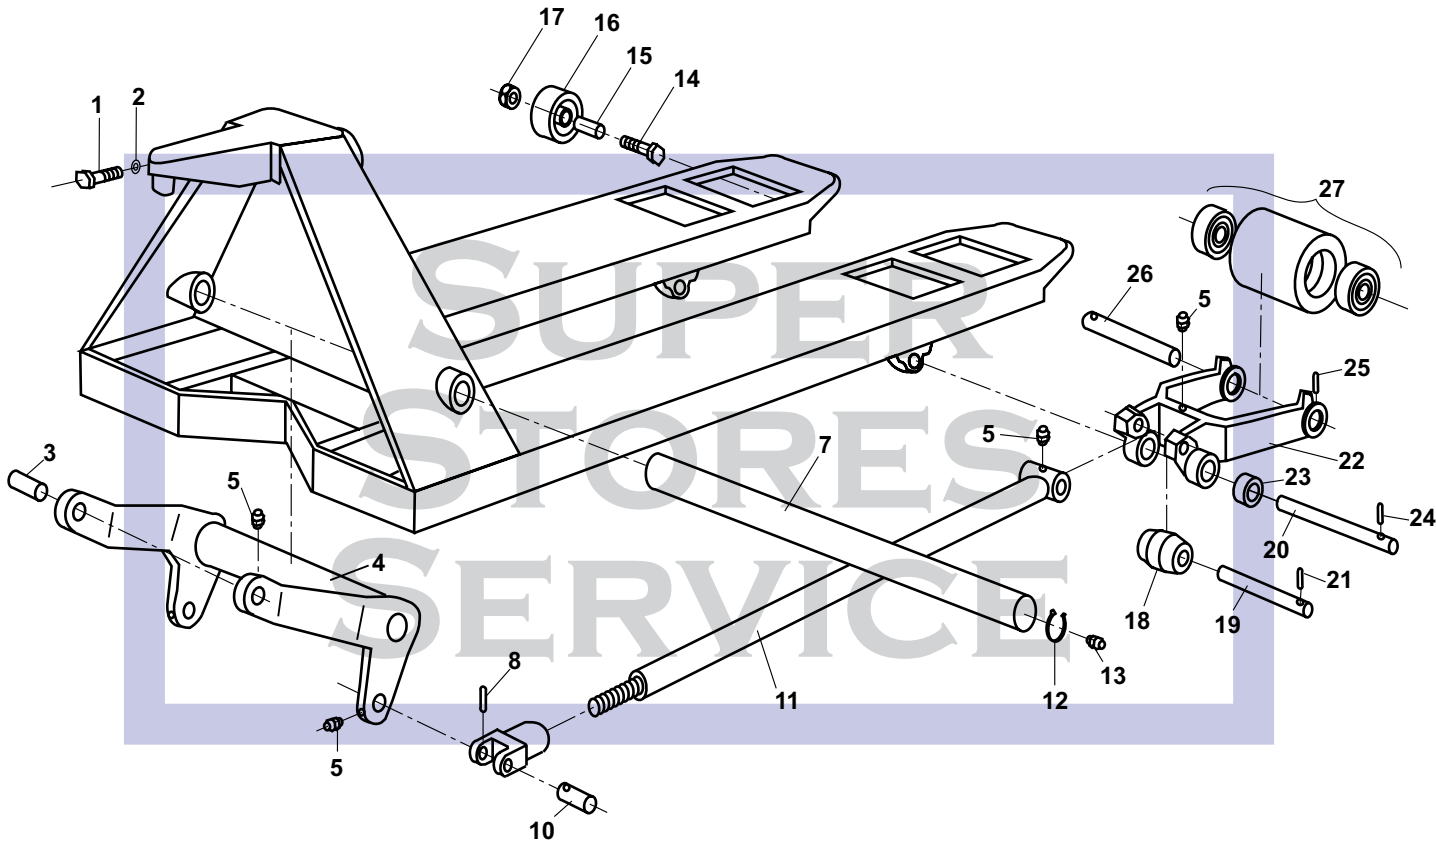

Uline H-1043, H-1193, H-1366, H-1484 Frame

Uline H-1043, H-1193, H-1366, H-1484 Frame

Item	Part No.	Description
1	H-1043-B42	Bolt
2	H-1043-B4	Lock Washer
3	H-1043-B14	Pin
4	H-1043-B43	Lifting Link 27" wide jack, H-1043 & H-1484
	H-1193-B43	Lifting Link 21" wide jack, H-1193 & H-1366
5	H-1193-B15	Lube Fitting
7	H-1043-B20	Long Shaft 27" wide jack, H-1043 & H-1484
	H-1193-B20	Long Shaft 21" wide jack, H-1193 & H-1366
8	H-1483-B16	Spring Pin
9	H-1483-B17	Rod Fitting, Joint
10	H-1043-B18	Pin
11	H-1483-B19	Push Rod 48" Fork, H-1043 & H-1193
	H-1366-B19	Push Rod 36" Fork, H-1366 & H-1484
12	H-1043-B21	Retaining Ring
13	H-1193-B15	Lube Fitting
14	H-1043-B36	Bolt
15	H-1043-B37	Roller Sleeve

Item	Part No.	Description
16	H-1043-B38	Entry Roller
17	H-1043-B39	Lock Nut
18	H-1043-B23	Exit Roller
19	H-1043-B25	Shaft
20	H-1043-B26	Pivot Shaft
21	H-1043-B24	Spring Pin
22	H-1043-B31	Load Wheel Bracket
23	H-1043-B28	Exit Roller Ring
24	H-1043-B27	Spring Pin
25	H-1043-B30	Spring Pin
26	H-1043-B29	Axle Shaft
27	H-1043-WHKIT	Load Roller Assembly, Black Ultra Poly on Steel
	H-1043-WHKIT-N	Load Roller Assembly, Nylon
	H-1043-WHKIT-S	Load Roller Assembly, Solid Steel
	GWK-1043-LW	Load Wheel Kit, (2) Nylon Roller Assemblies W/Bearings, Axles and Fasteners

Model Specifications

H-1043	27" X 48"
H-1193	21" X 48"
H-1366	21" X 36"
H-1484	27" X 36"

Load Wheel Kit

GWK-1043-LW