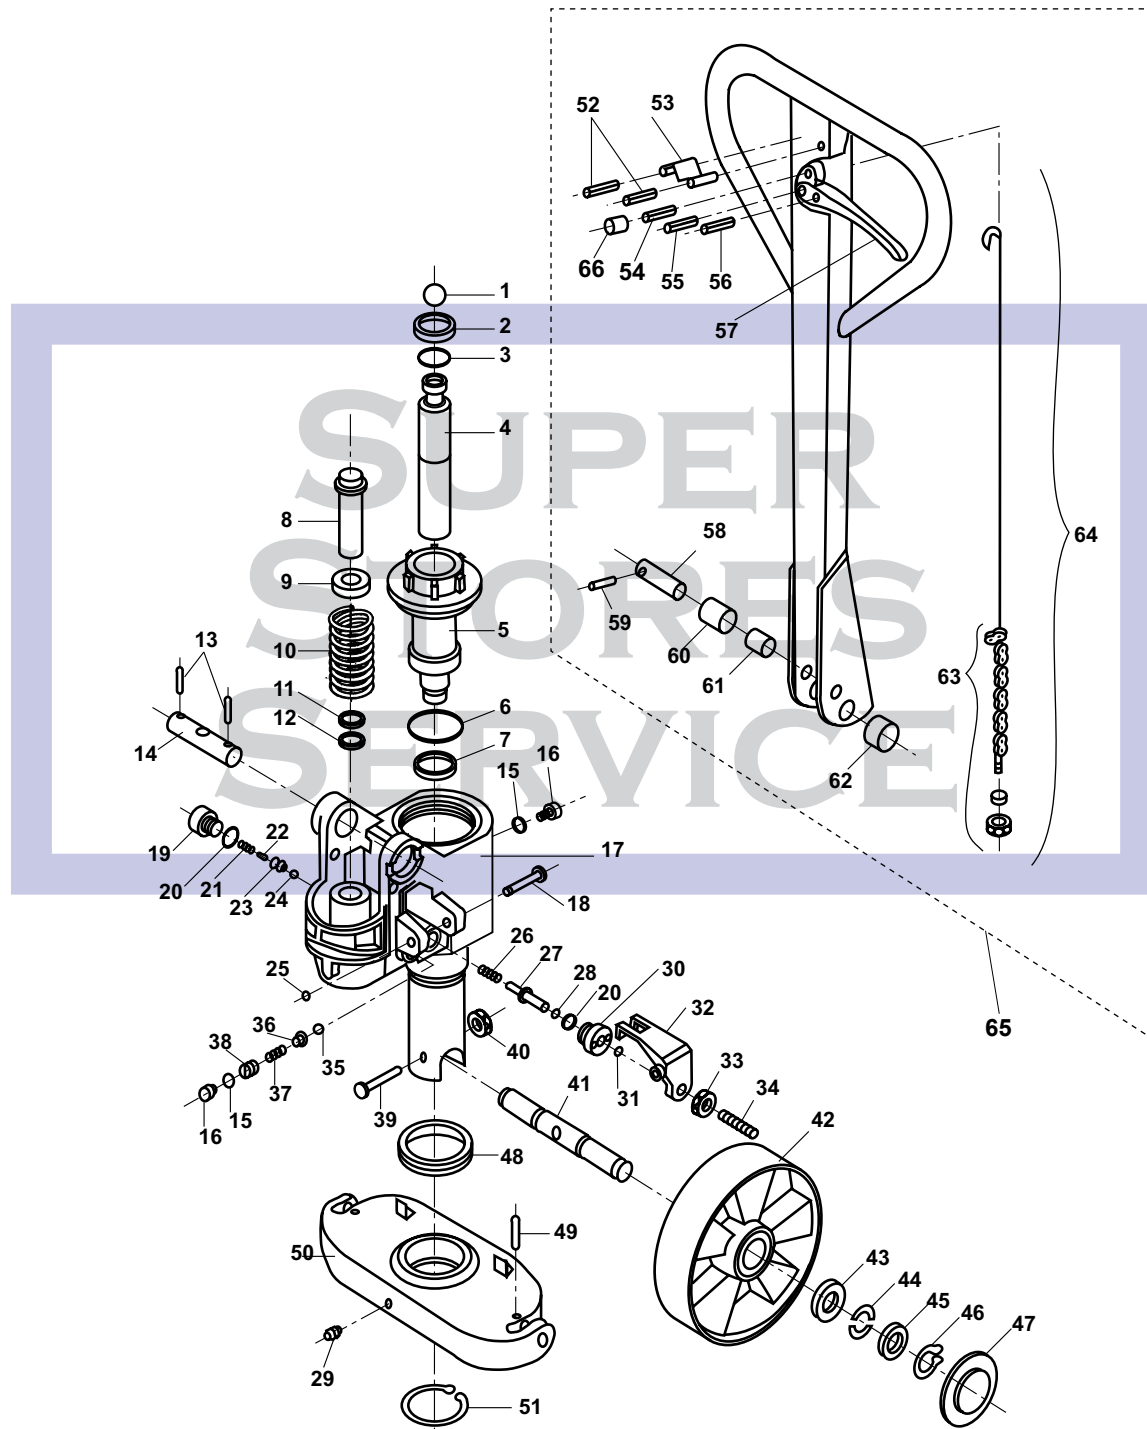

Uline H-1043, H-1193, H-1366, H-1484 Hydraulic Unit

Uline H-1043, H-1193, H-1366, H-1484 Hydraulic Unit

Item	Part No.	Description
1	H-1043-B146	Ball
2	A H-1043-B145	Wiper
3	A H-1043-B144	O-ring
4	H-1043-B152	Piston Rod
5	H-1043-B143	Cylinder Cap
6	A H-1043-B142	O-ring
7	A H-1043-B141	U-Cup
8	H-1043-B147	Pump Piston
9	H-1043-B148	Spring Cap
10	H-1043-B149	Spring
11	A H-1043-B150	Wiper
12	A H-1043-B151	U-Cup
13	H-1043-B117	Spring Pin
14	H-1043-B118	Handle Axle
15	A H-1043-B126	Copper Washer
16	H-1043-B127	Plug Bolt
17	H-1043-BP100	Pump Assembly Complete
18	H-1043-B140	Pin
19	H-1043-B119	Screw Plug
20	A H-1043-B120	Copper Washer
21	H-1043-B121	Spring
22	H-1193-B122	Spindle Damping Valve
23	H-1193-B123	Damping Valve Seat
24	H-1043-B124	Ball
25	H-1043-B153	Retaining Ring
26	H-1193-B128	Spring
27	H-1193-B129	Release Pin
28	A H-1193-B130	O-ring
29	H-1043-B15	Lube Fitting
30	H-1043-B131	Sleeve
31	A H-1043-B132	O-ring
32	H-1043-B135	Lever Plate
33	H-1043-B134	Nut
34	H-1043-B133	Set Screw
35	H-1043-B139	Ball
36	H-1043-B138	Ball Base
37	H-1043-B137	Spring
38	H-1043-B136	Adjustment Screw
39	H-1043-B3	Bolt
40	H-1043-B44	Lock Nut
41	H-1366-B2	Axle