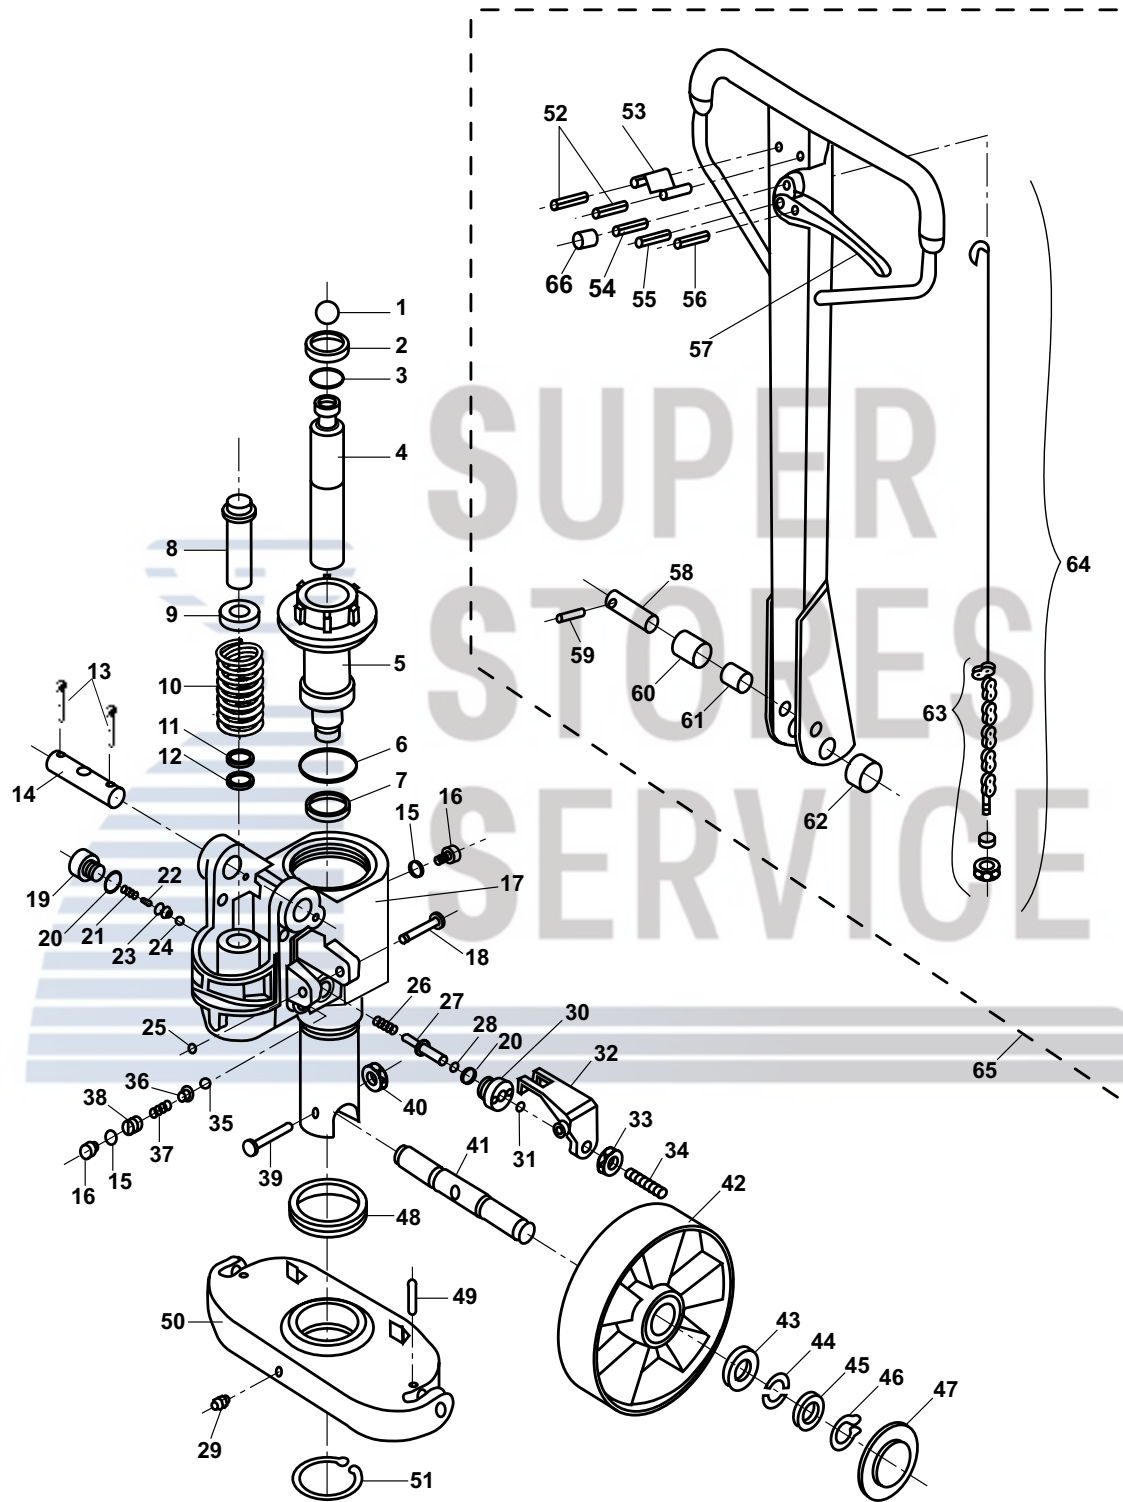

Valu-Jack 5500-2 Hydraulic Unit

Valu-Jack 5500-2 Hydraulic Unit

Item	Part No.	Description
1	55F146	Ball
2	A 55F145	Wiper
3	A 55F144	O-Ring
4	55F152	Piston Rod
5	55F143	Cylinder Cap
6	A 55F142	O-Ring
7	A 55F141	U-Cup
8	55F147	Pump Piston
9	55F148	Washer
10	55F149	Spring
11	A 55F150	Wiper
12	A 55F151	U-Cup
13	55F117	Cotter Pin
14	55F118	Handle Axle
15	A 55F126	Seal Washer
16	55F127	Screw Plug
17	55F100	Pump Assembly, Complete
18	55F140	Lever Plate Pin
19	55F119	Screw Plug
20	A 55F120	Seal Washer
21	55F121	Spring
22	55F122	Spindle, Dampening Valve
23	55F123	Seat, Dampening Valve
24	55F124	Steel Ball
25	55F153	Retaining Ring
26	55F128	Spring
27	55F129	Release Pin
28	A 55F130	O-Ring
29	55F15	Lube Fitting
30	55F131	Sleeve
31	A 55F132	O-Ring
32	55F135	Lever Plate
33	55F134	Jam Nut
34	55F133	Adjustment Screw
35	55F139	Steel Ball
36	55F138	Valve Ball Seat
37	55F137	Spring
38	55F136	Adjustment Screw
39	55F3	Bolt
40	55F44	Nut