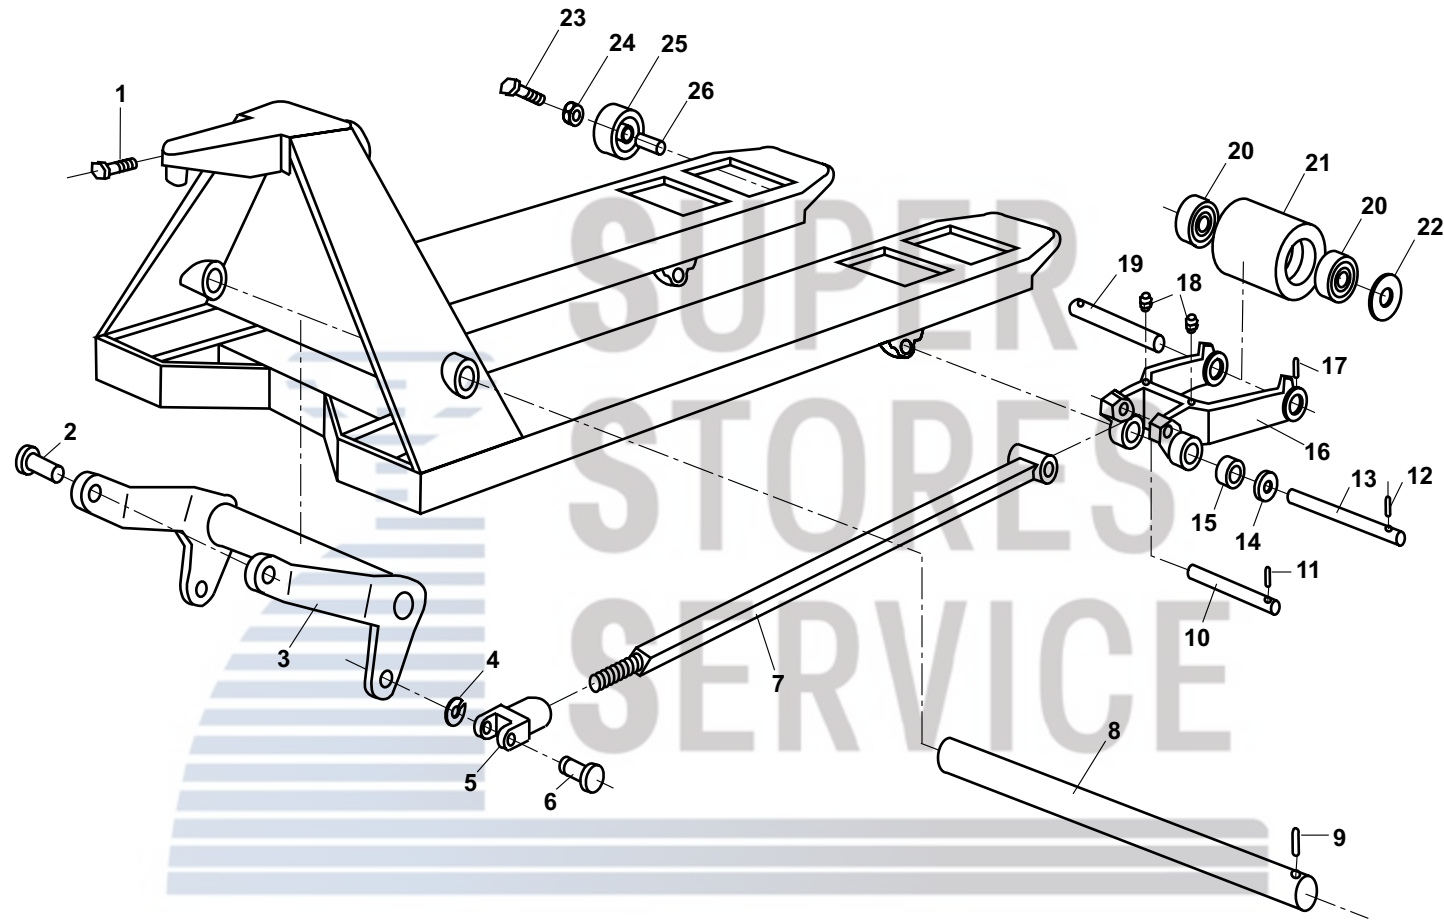

# Valu-Jack 5500 & 6600 Frame

Item	Part No.	Description
1	66201	Set Screw
2	66207	Pin
3	66203	Lifting Link
4	66205	Snap Ring
5	66206	Clevis
6	66210	Pin
7	66208	Push Rod
8	66211	Lifting Link Shaft
9	66204	Roll Pin
10	66214	Push Rod Axle
11	66213	Roll Pin
12	66216	Roll Pin
13	66212	Pivot Axle
14	66243	Exit Roller
15	66244	Bushing
16	66215	Load Wheel Bracket
17	66204	Roll Pin

Item	Part No.	Description
18	66202	Grease Fitting (Threaded)
19	66217	Load Wheel Axle
20	66220	Bearing
21	66225-D	Load Roller Assembly, Red Ultra-Poly On Aluminum Hub W/ Bearings
	66225	Load Roller Assembly, Black Ultra-Poly On Steel Hub W/ Bearings
	66225-N	Load Roller Assembly, Nylon W/ Bearings
	66225-S	Load Roller Assembly, Steel W/ Bearing
	GWK-VJ-LW	Load Wheel Kit, (2) Black Ultra-Poly (70D), Load Roller Assemblies, W/ Bearings, Axles & Fasteners
22	66219	Washer
23	66241	Bolt
24	66242	Nut
25	66239	Entry Roller
26	66240	Sleeve

### Load Wheel Kit